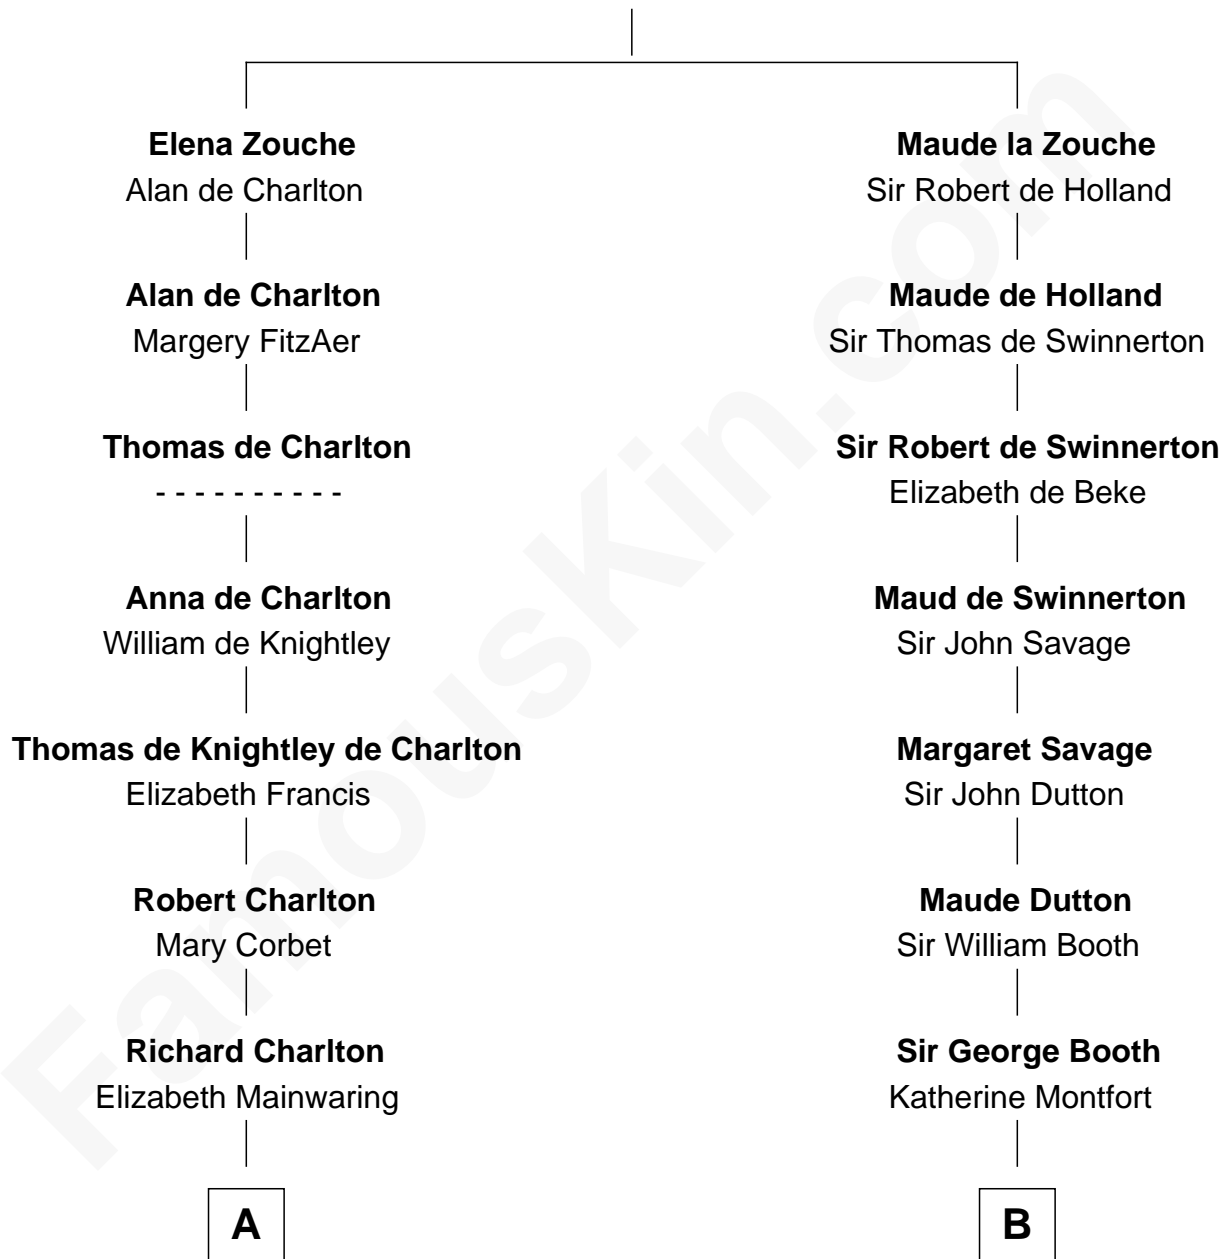

FamousKin.com

Relationship Chart of

Alice (Lee) Roosevelt

First Wife of President Theodore Roosevelt

20th cousin 1 time removed of

Christian Herter

59th Governor of Massachusetts

Sir Alan la Zouche
Eleanor de Segrave

C

Nathaniel Cabot Lee

Mary Ann Cabot

John Clarke Lee

Harriet Paine Rose

George Cabot Lee

Caroline Watts Haskell

Alice (Lee) Roosevelt