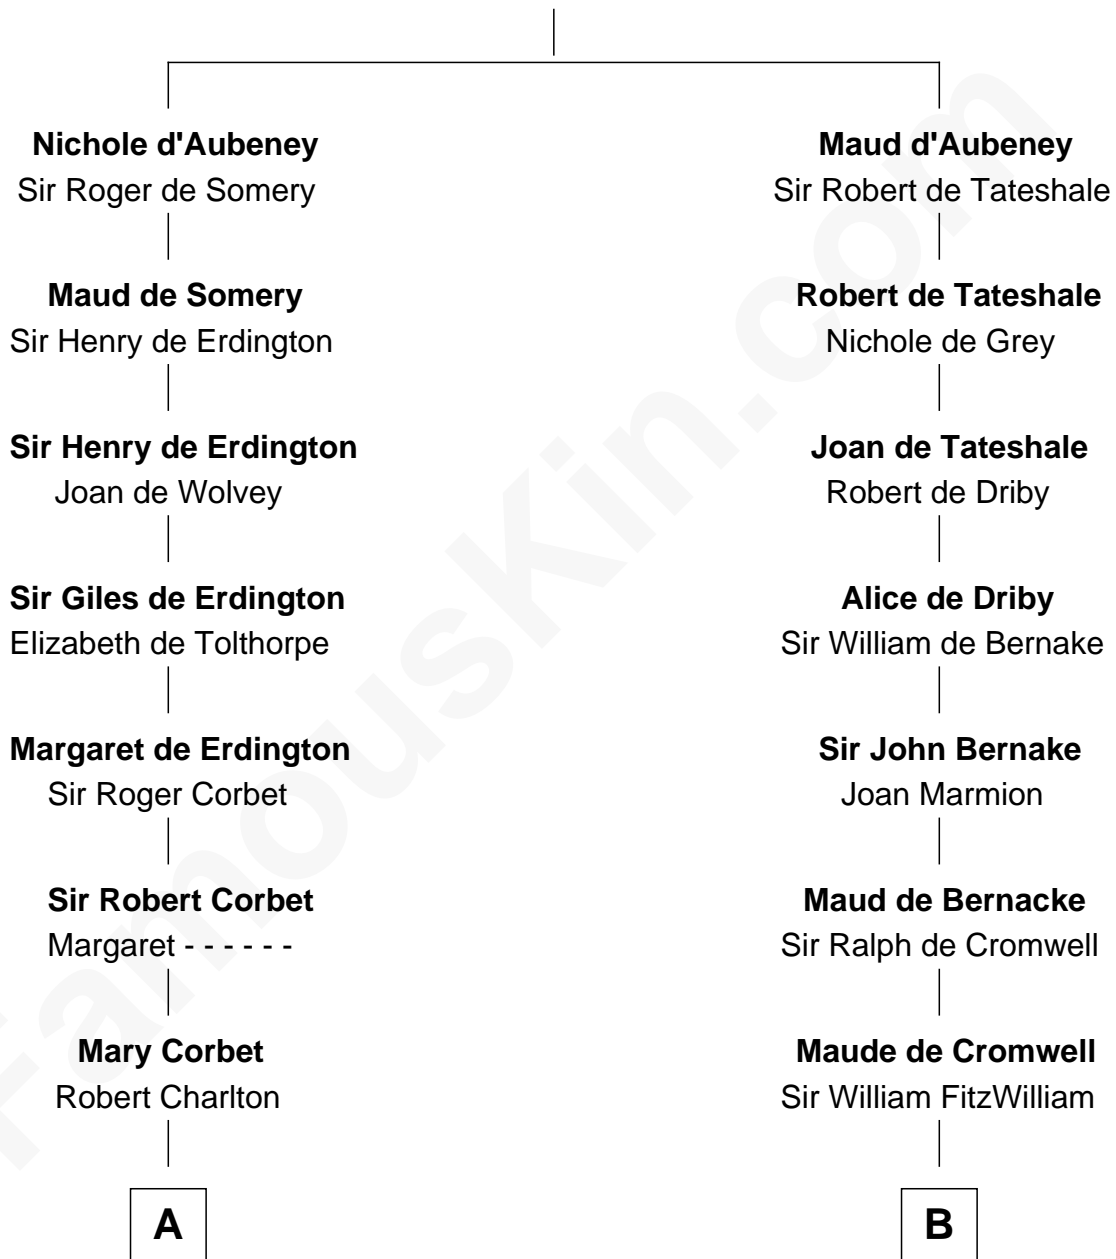

FamousKin.com

Relationship Chart of

Alice (Lee) Roosevelt

First Wife of President Theodore Roosevelt

19th cousin 2 times removed of

John Quincy Adams

6th U.S. President

William d'Aubenev

Mabel of Chester

C

Joseph Lee
Elizabeth Cabot

Nathaniel Cabot Lee
Mary Ann Cabot

John Clarke Lee
Harriet Paine Rose

George Cabot Lee
Caroline Watts Haskell

Alice (Lee) Roosevelt
Wife of President Theodore Roosevelt