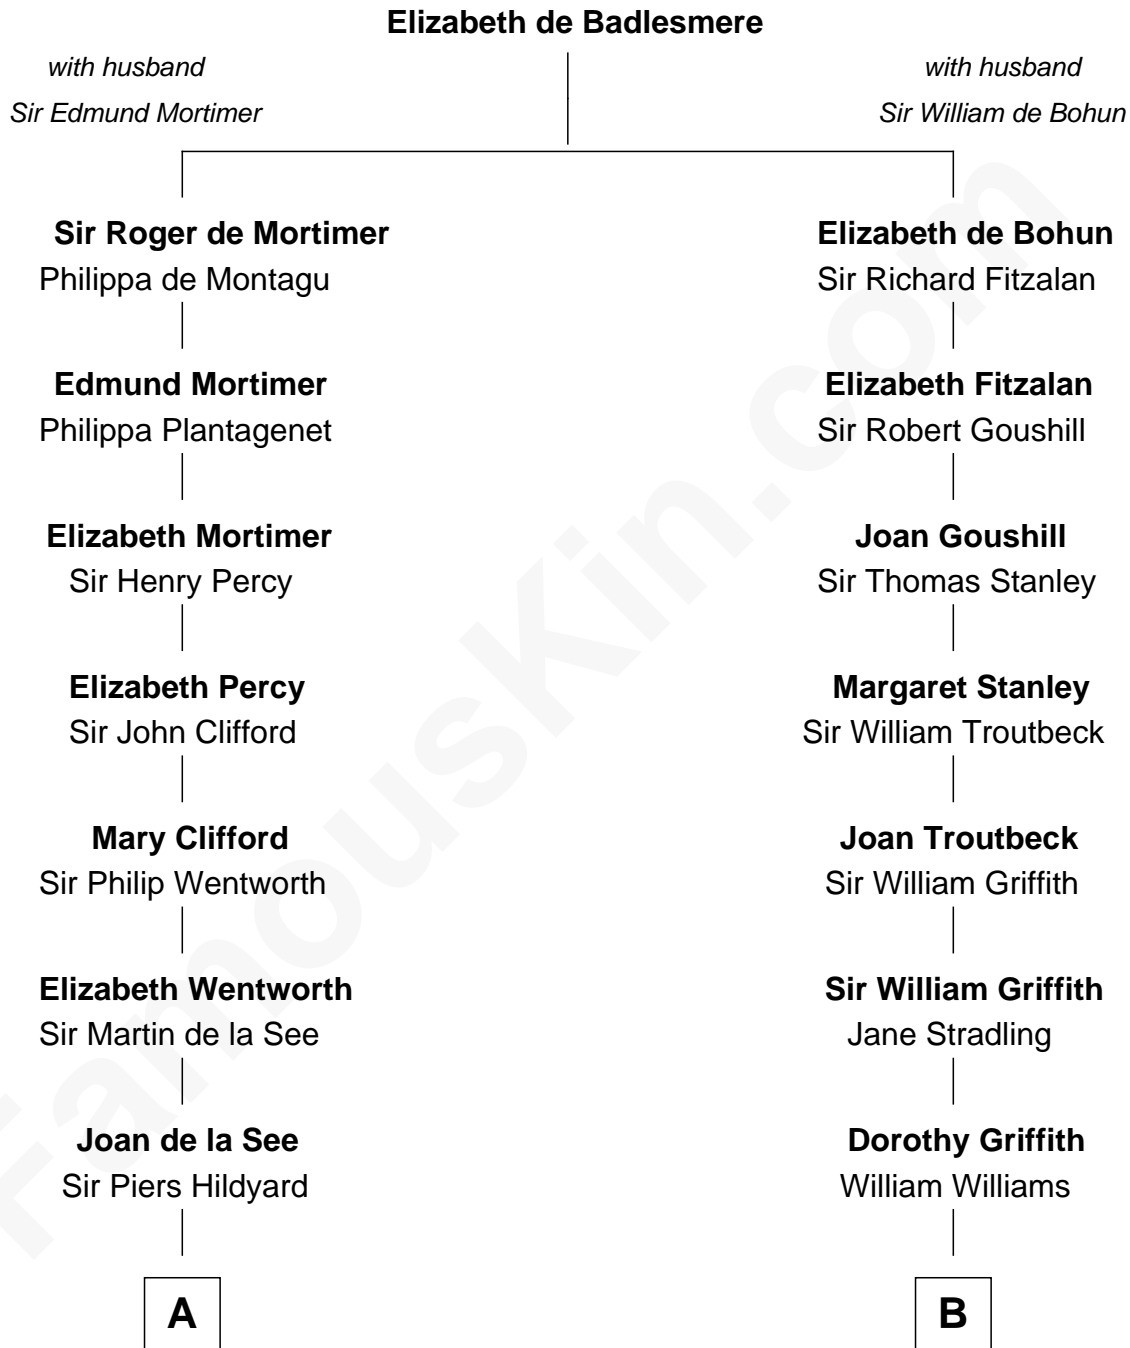

FamousKin.com

Relationship Chart of

Alice (Lee) Roosevelt

First Wife of President Theodore Roosevelt

15th cousin 5 times removed of

John Quincy Adams
6th U.S. President

C

—
Mary Ann Cabot
Nathaniel Cabot Lee

—
John Clarke Lee
Harriet Paine Rose

—
George Cabot Lee
Caroline Watts Haskell

—
Alice (Lee) Roosevelt
Wife of President Theodore Roosevelt

FamousKin.com