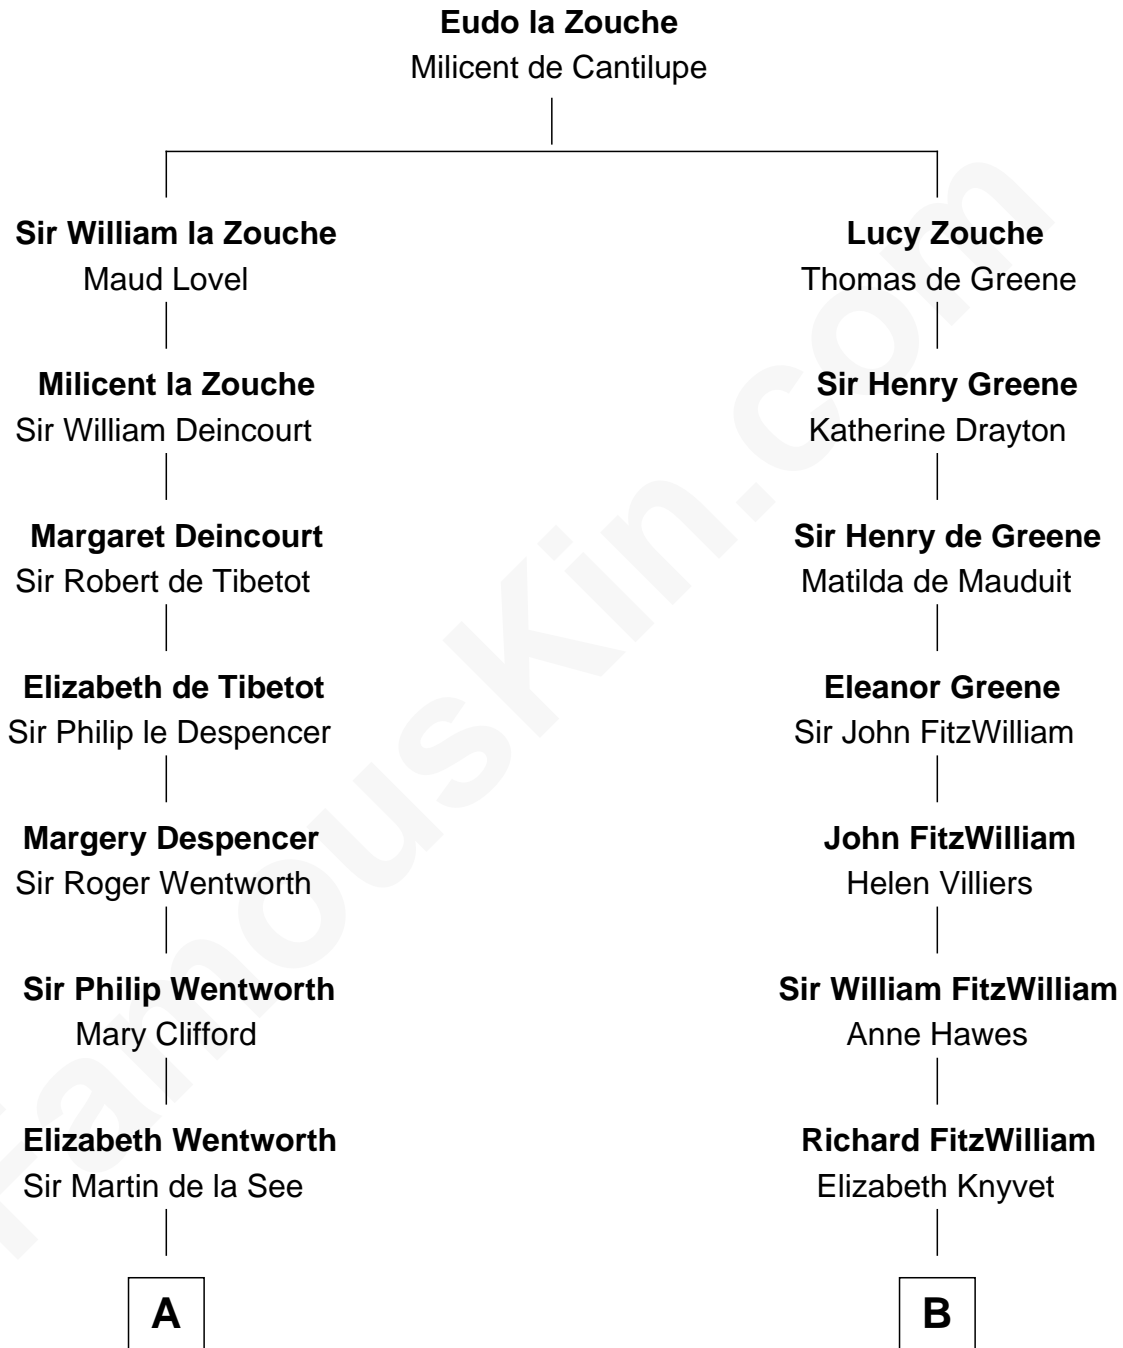

FamousKin.com

Relationship Chart of

Alice (Lee) Roosevelt

First Wife of President Theodore Roosevelt

15th cousin 6 times removed of

John Quincy Adams

6th U.S. President

C

—
Nancy Clarke

Francis Cabot

—
Mary Ann Cabot

Nathaniel Cabot Lee

—
John Clarke Lee

Harriet Paine Rose

—
George Cabot Lee

Caroline Watts Haskell

—
Alice (Lee) Roosevelt

Wife of President Theodore Roosevelt