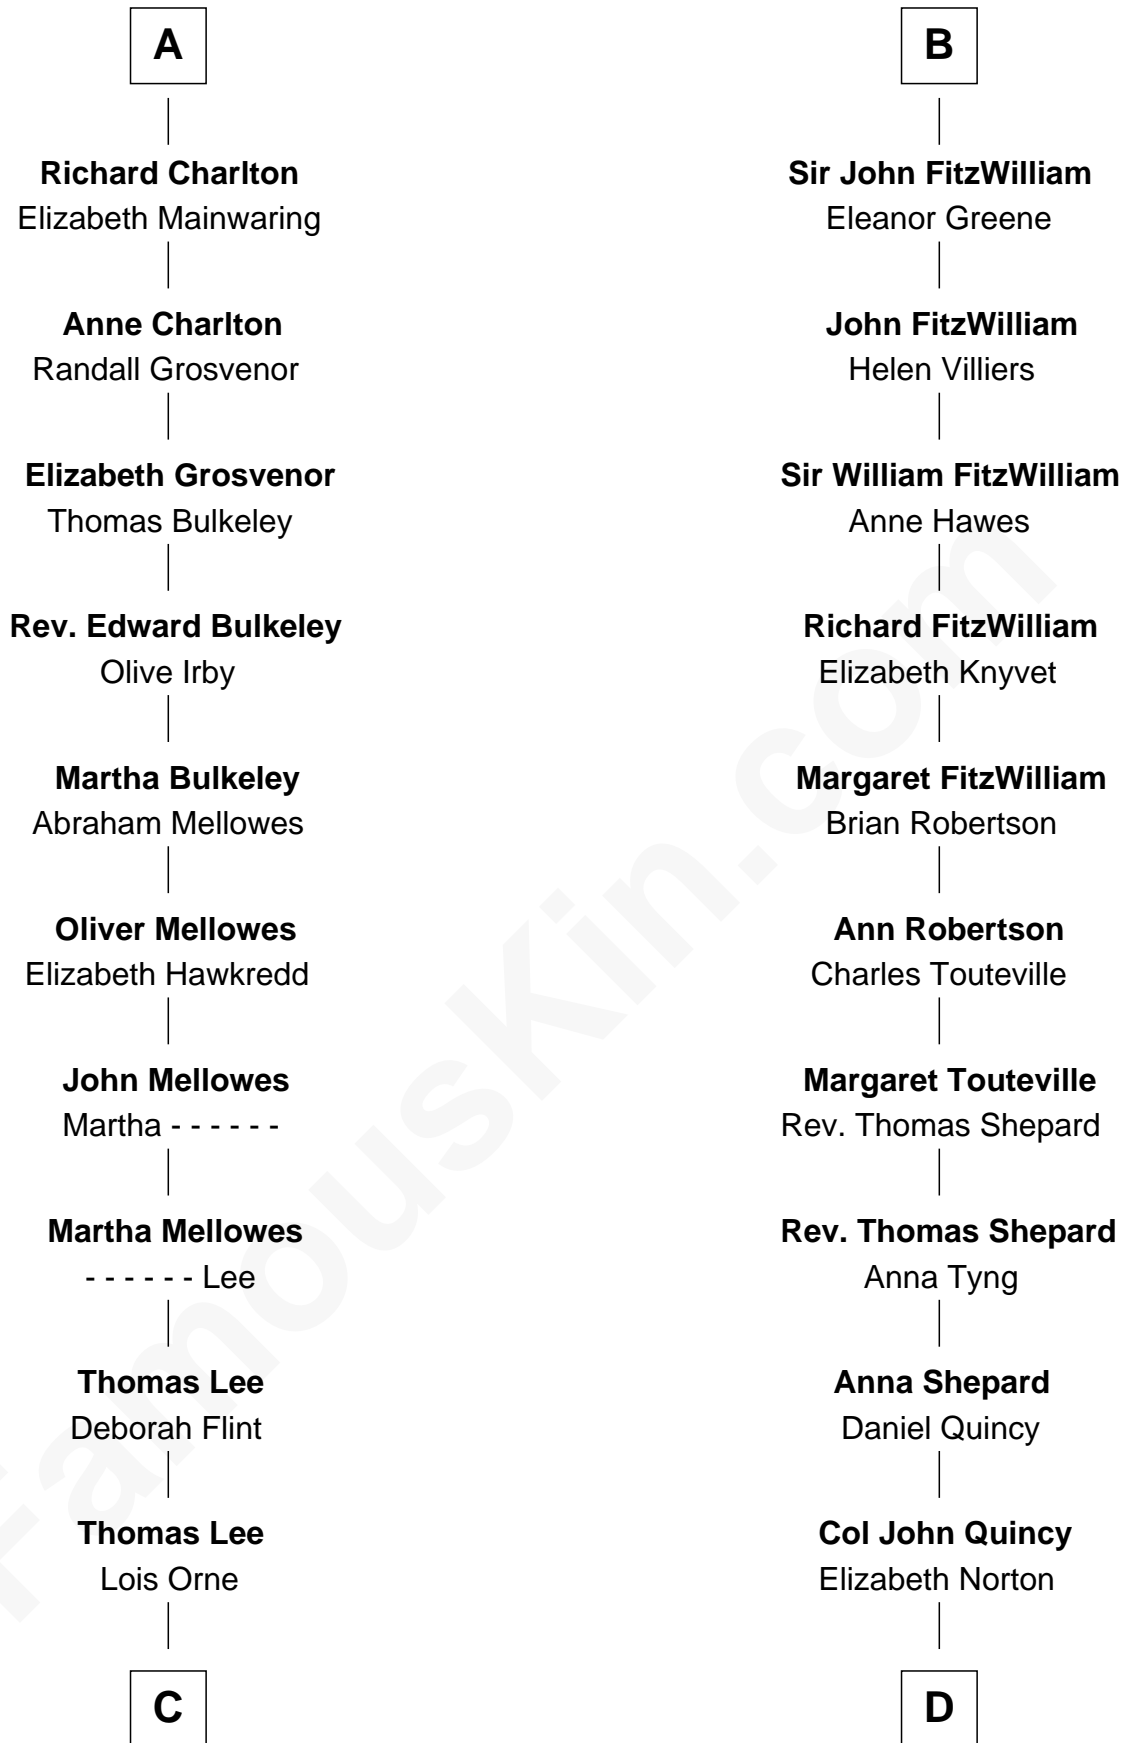

## Relationship Chart of

### Alice (Lee) Roosevelt

*First Wife of President Theodore Roosevelt*

18th cousin 3 times removed of

### Abigail (Smith) Adams

*First Lady of President John Adams*

**William d'Aubenev**  
Mabel of Chester

**C**

**Joseph Lee**  
Elizabeth Cabot

**Nathaniel Cabot Lee**  
Mary Ann Cabot

**John Clarke Lee**  
Harriet Paine Rose