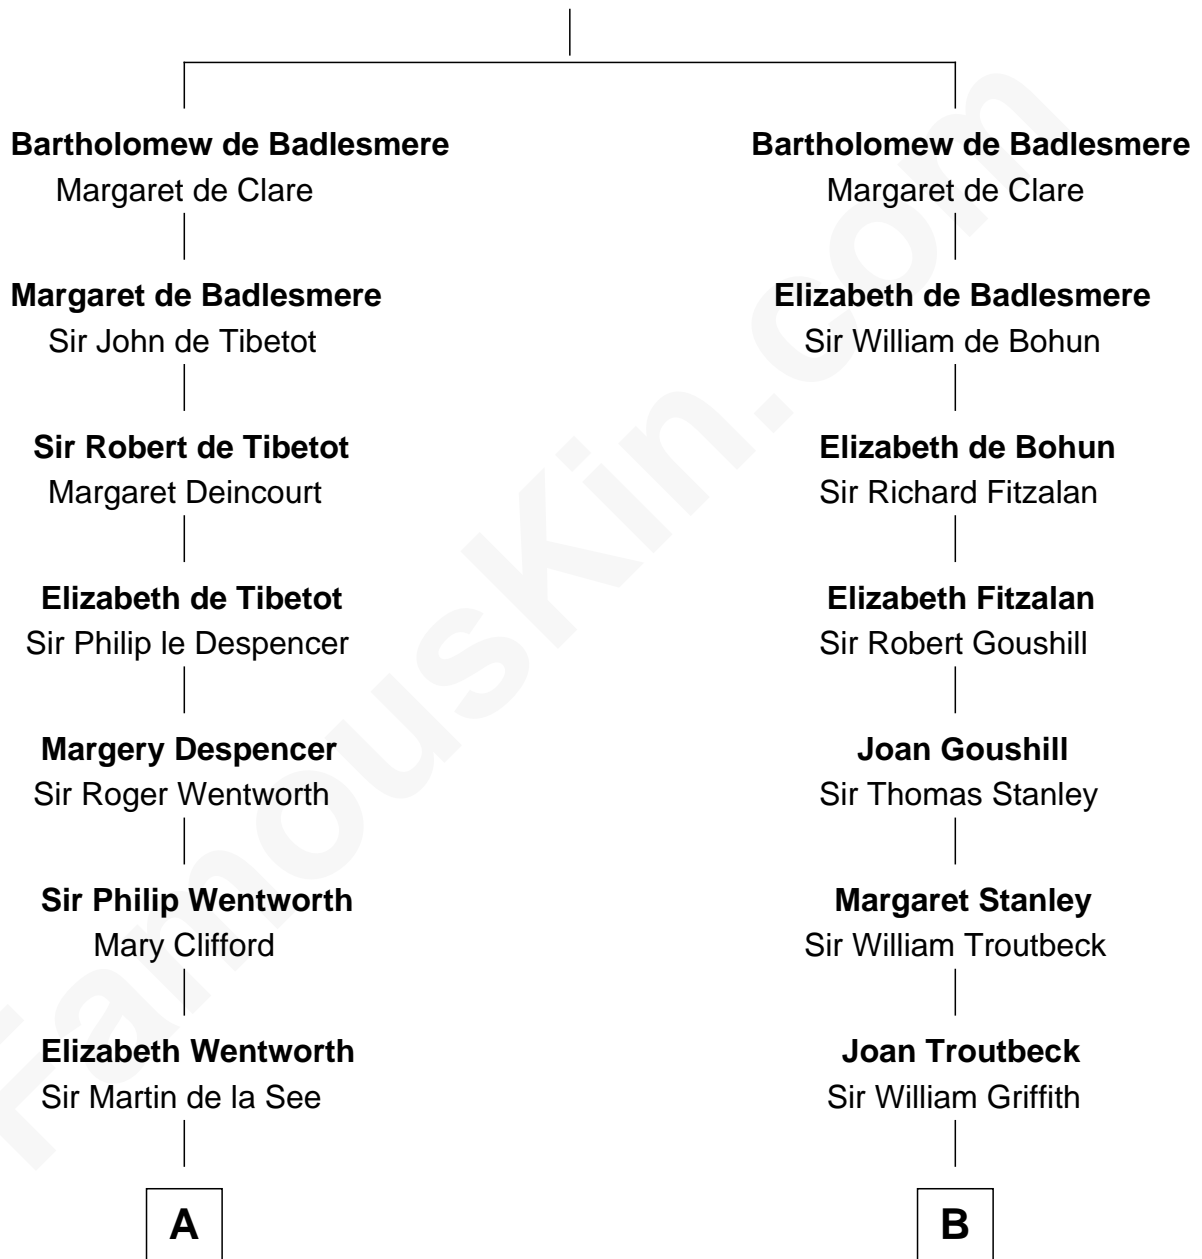

FamousKin.com

Relationship Chart of

Alice (Lee) Roosevelt

First Wife of President Theodore Roosevelt

16th cousin 5 times removed of

Abigail (Smith) Adams

First Lady of President John Adams

Gunselm de Badlesmere

C

—
Nancy Clarke

Francis Cabot

—
Mary Ann Cabot

Nathaniel Cabot Lee

—
John Clarke Lee

Harriet Paine Rose

—
George Cabot Lee

Caroline Watts Haskell

—
Alice (Lee) Roosevelt

Wife of President Theodore Roosevelt