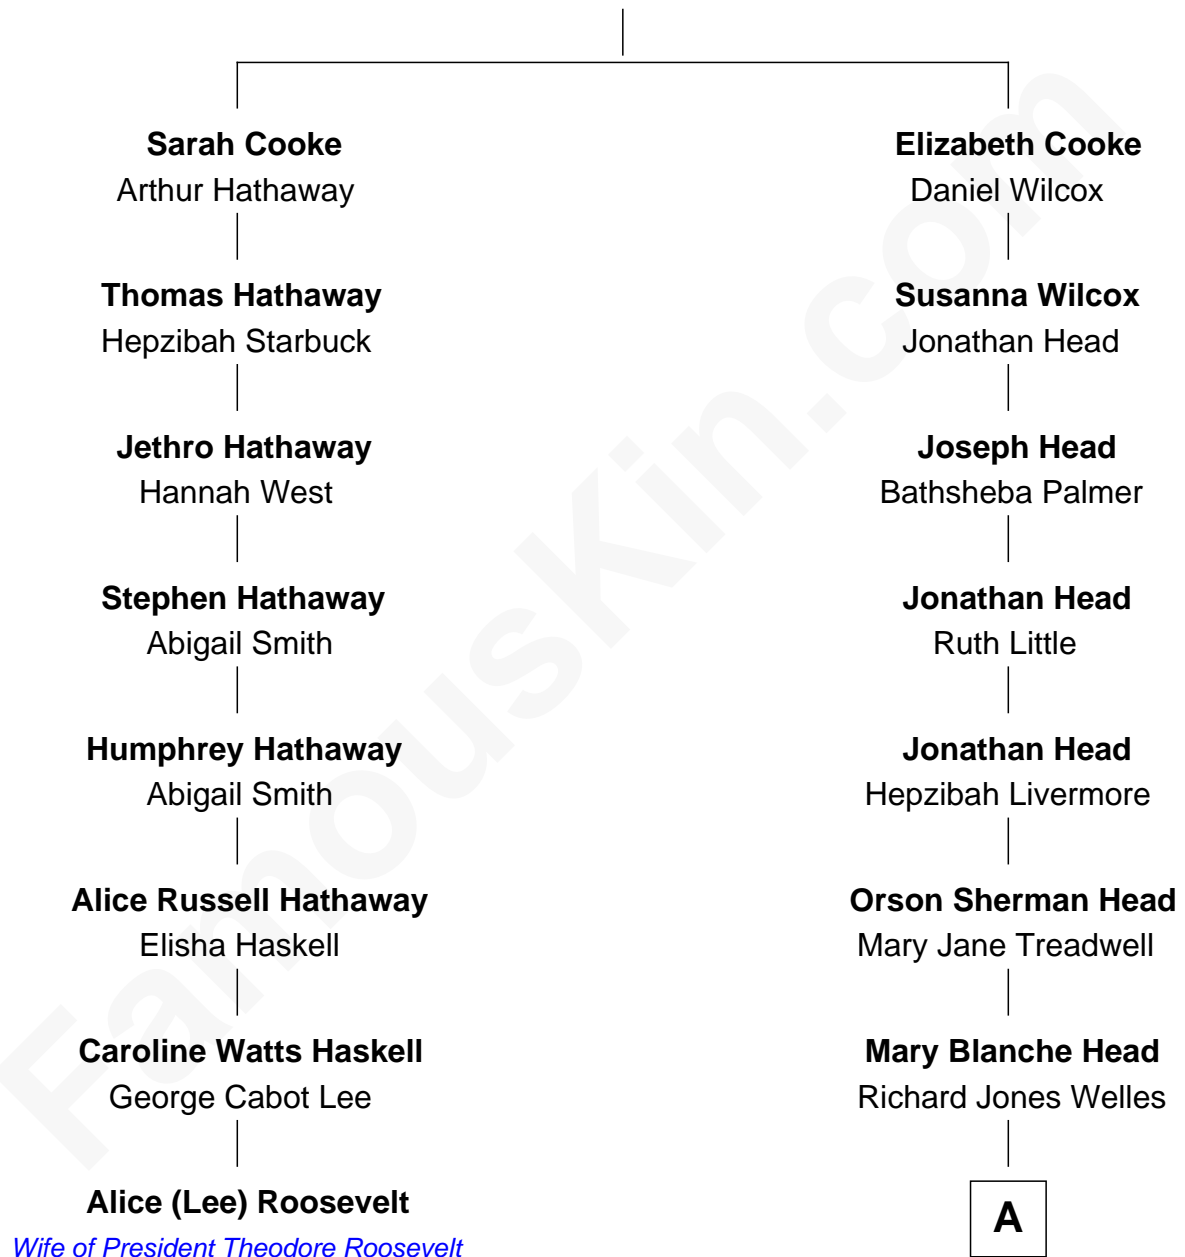

FamousKin.com

Relationship Chart of

Alice (Lee) Roosevelt

First Wife of President Theodore Roosevelt

7th cousin 1 time removed of

Orson Welles

Radio, Stage, and Movie Actor

John Cooke
Sarah Warren

FamousKin.com