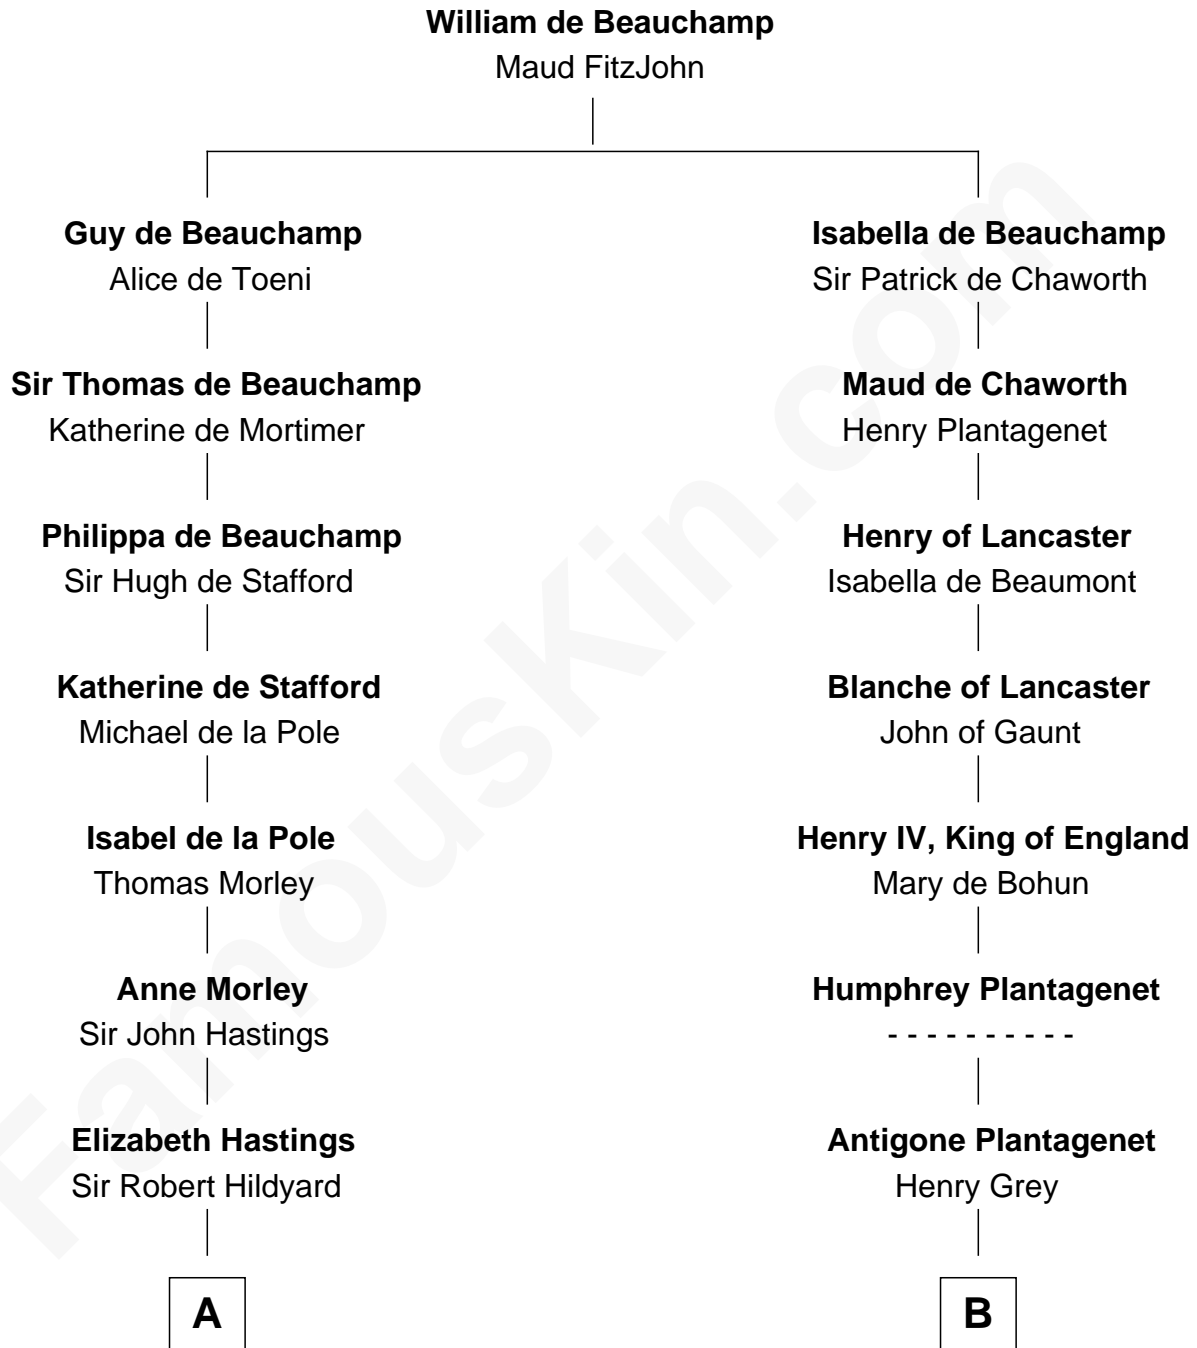

FamousKin.com

Relationship Chart of

Alice (Lee) Roosevelt

First Wife of President Theodore Roosevelt

21st cousin of

Orson Welles

Radio, Stage, and Movie Actor

C

Nancy Clarke

Francis Cabot

Mary Ann Cabot

Nathaniel Cabot Lee

John Clarke Lee

Harriet Paine Rose

George Cabot Lee

Caroline Watts Haskell

Alice (Lee) Roosevelt

Wife of President Theodore Roosevelt

D

William Hill Wells

Elizabeth Dagworthy

Henry Hill Welles

Mary Putnam

Richard Jones Welles