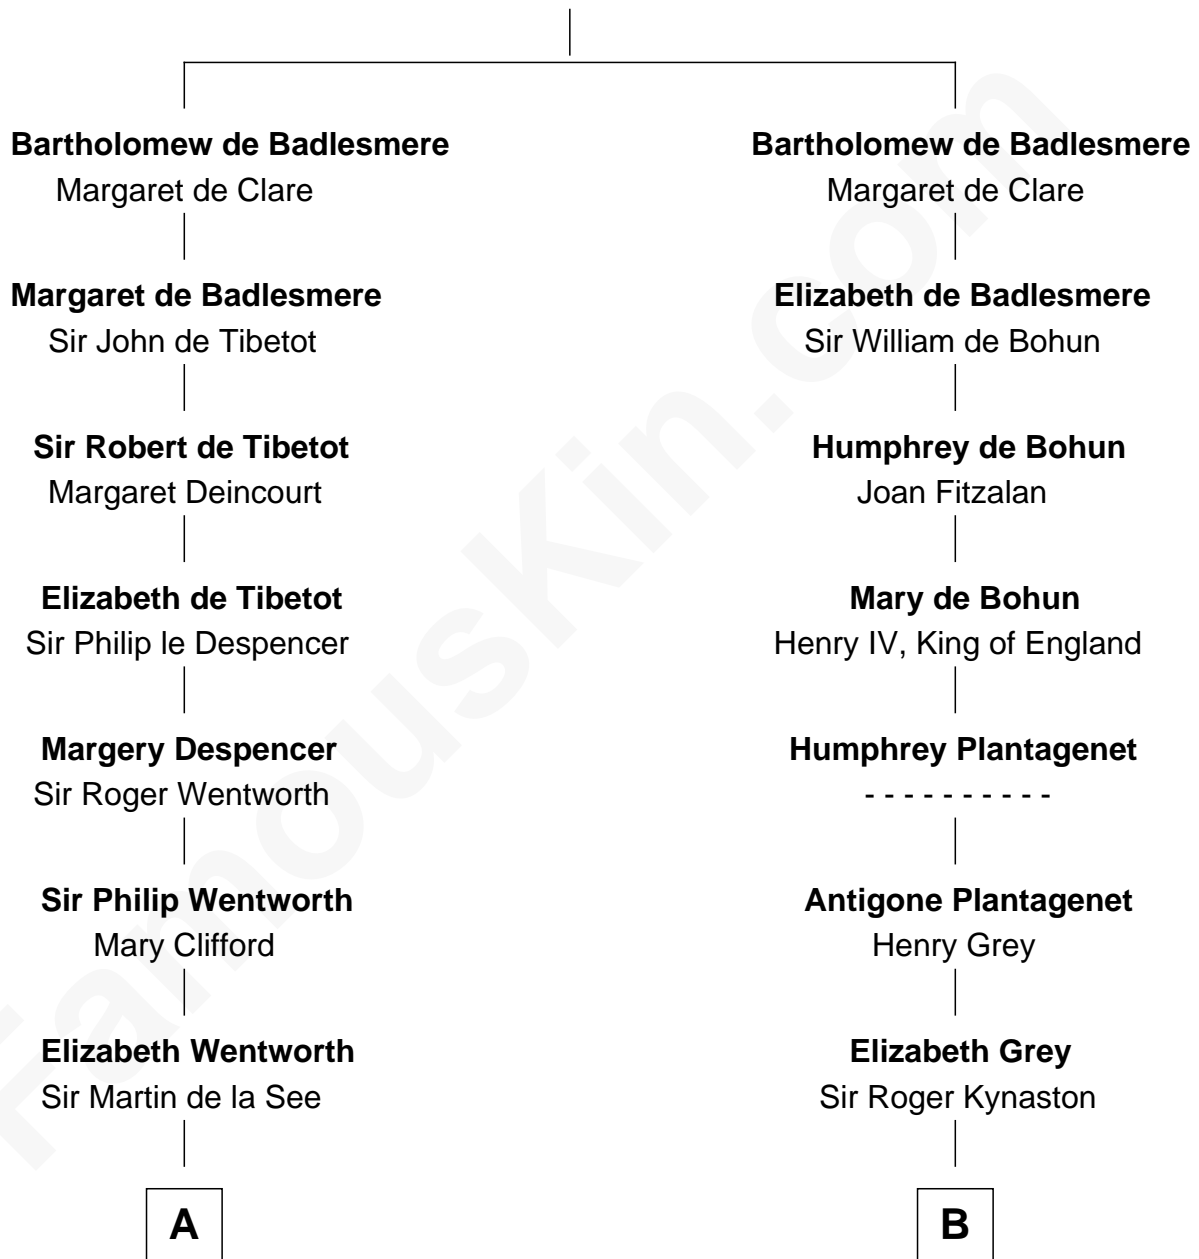

## Relationship Chart of

### Alice (Lee) Roosevelt

*First Wife of President Theodore Roosevelt*

20th cousin 1 time removed of

### Orson Welles

*Radio, Stage, and Movie Actor*

**Gunselm de Badlesmere**

**C**

**Nancy Clarke**  
Francis Cabot

**Mary Ann Cabot**  
Nathaniel Cabot Lee

**John Clarke Lee**  
Harriet Paine Rose

**George Cabot Lee**  
Caroline Watts Haskell