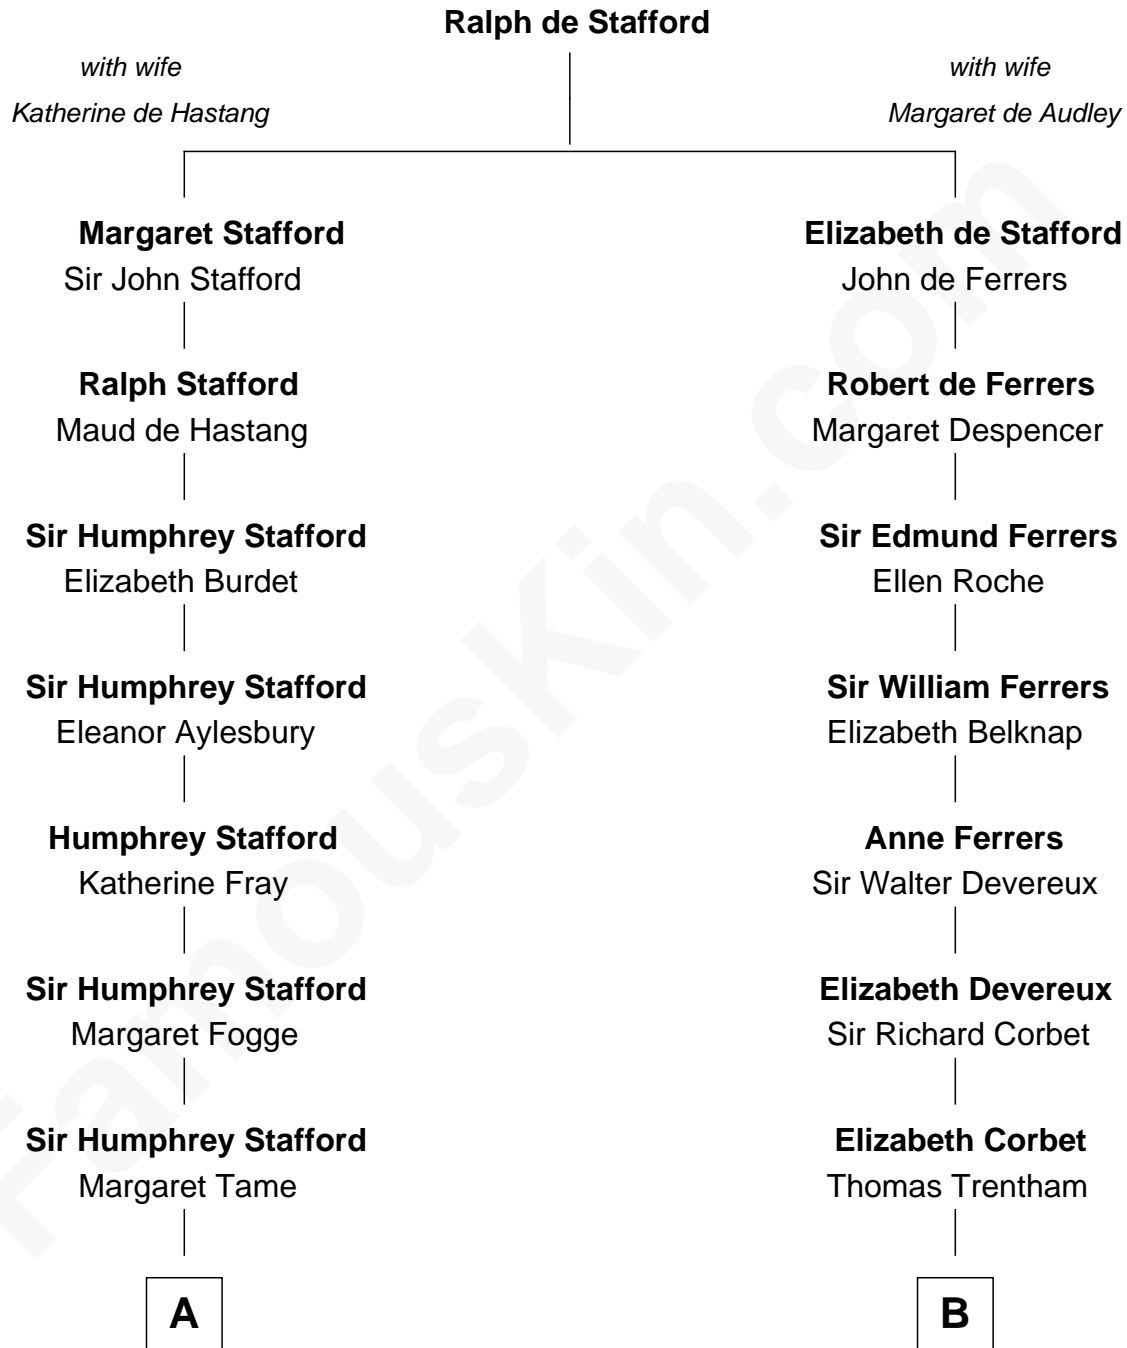

## Relationship Chart of

### Alice (Lee) Roosevelt

*First Wife of President Theodore Roosevelt*

18th cousin 1 time removed of

**Orson Welles**

*Radio, Stage, and Movie Actor*

FamousKin.com