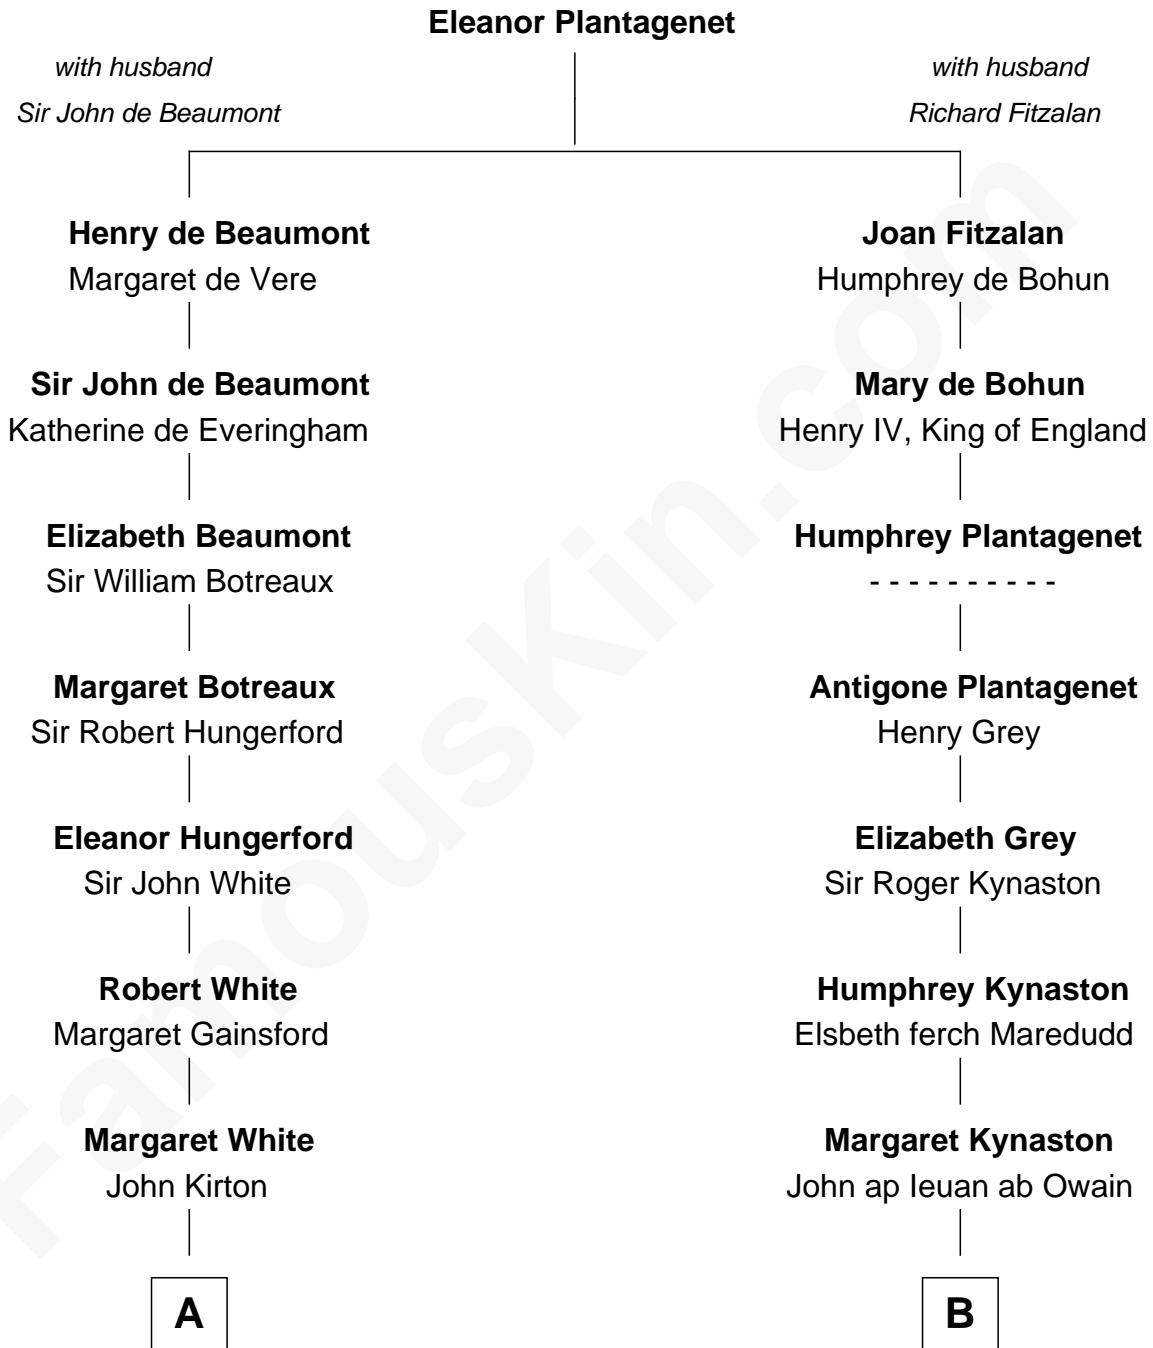

FamousKin.com

Relationship Chart of

Alice (Lee) Roosevelt

First Wife of President Theodore Roosevelt

18th cousin 1 time removed of

Orson Welles

Radio, Stage, and Movie Actor