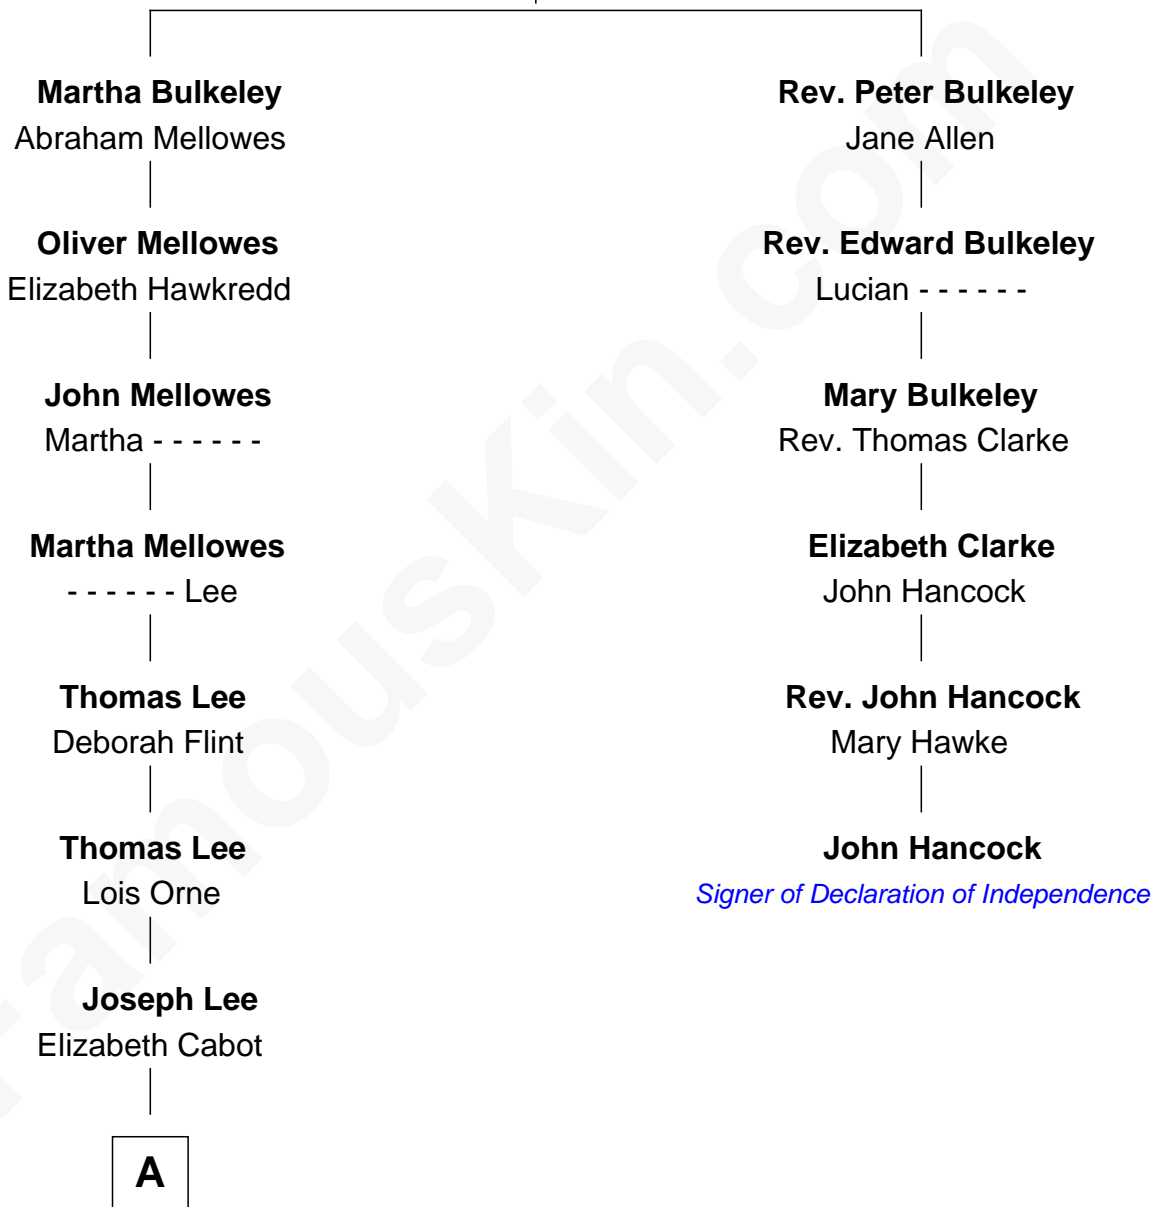

Rev. Edward Bulkeley

Olive Irby