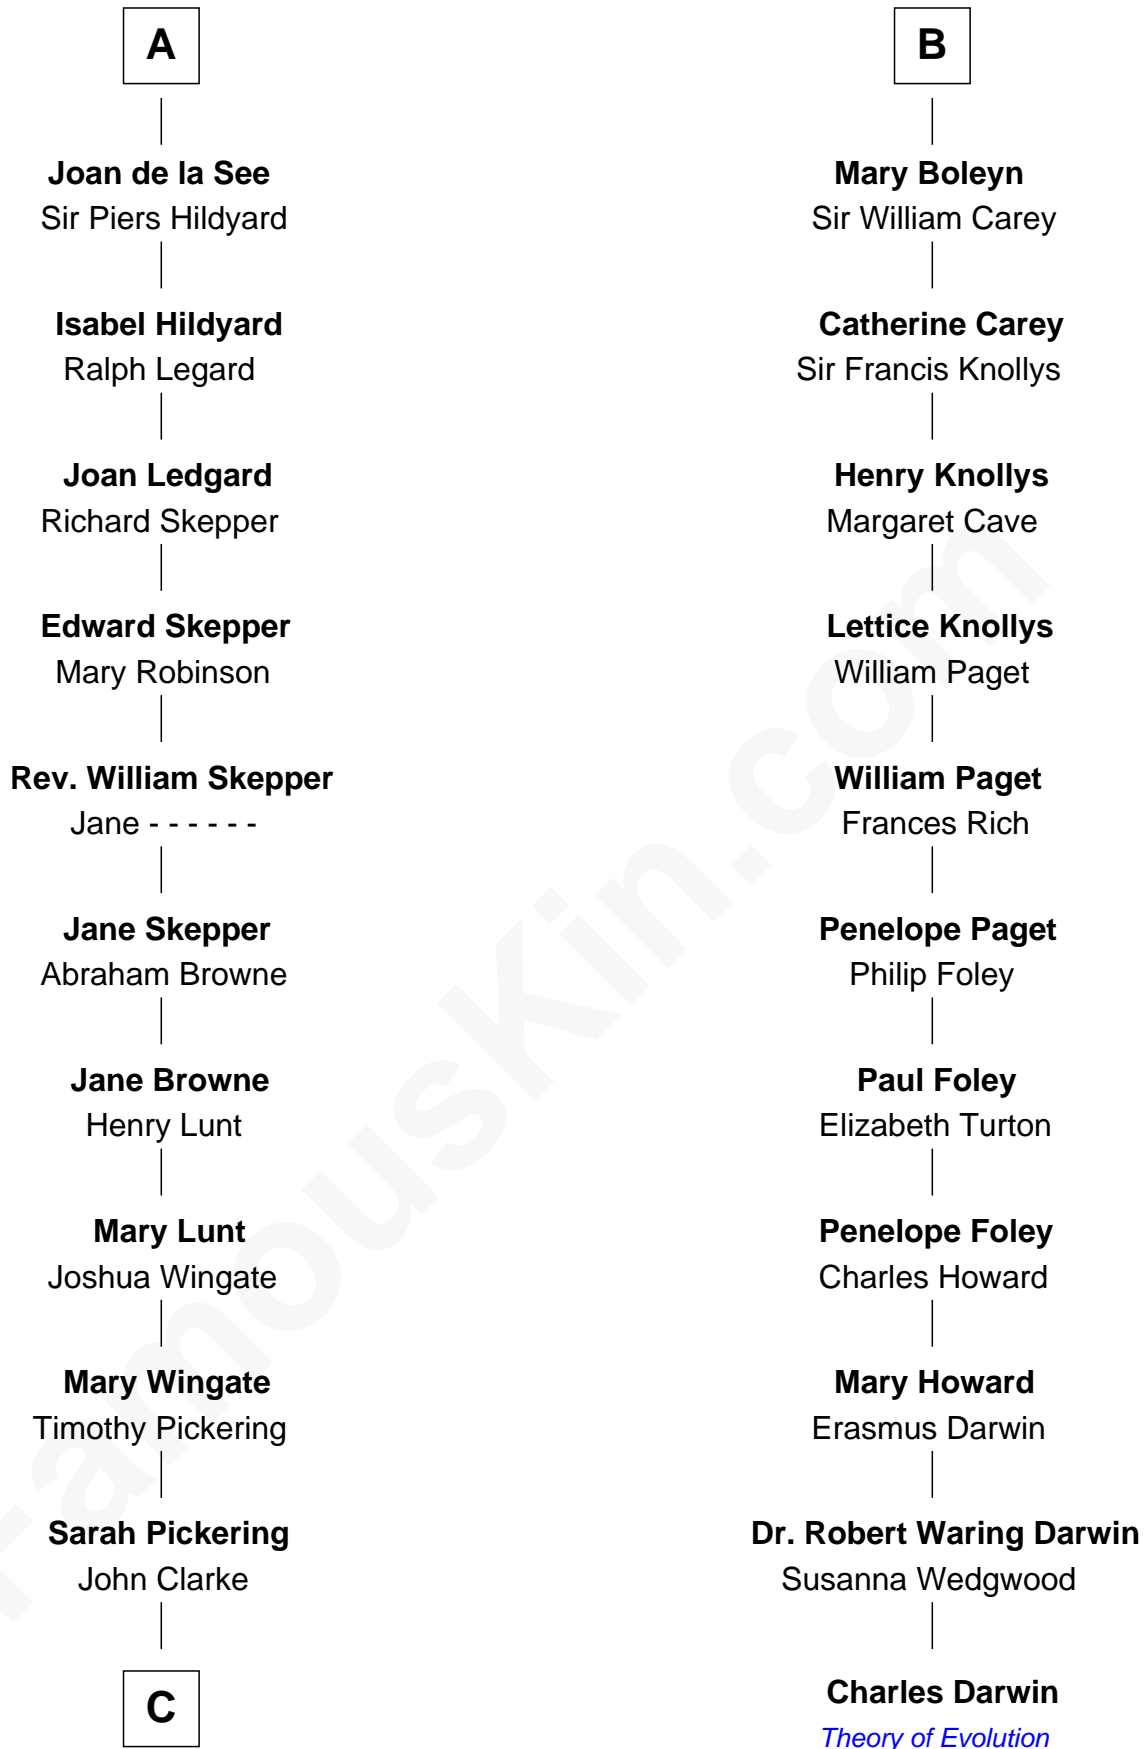

## Relationship Chart of

### Alice (Lee) Roosevelt

*First Wife of President Theodore Roosevelt*

17th cousin 4 times removed of

**Charles Darwin**

*Theory of Evolution*

**C**

—  
**Nancy Clarke**

Francis Cabot

—  
**Mary Ann Cabot**

Nathaniel Cabot Lee

—  
**John Clarke Lee**

Harriet Paine Rose

—  
**George Cabot Lee**

Caroline Watts Haskell

—  
**Alice (Lee) Roosevelt**

*Wife of President Theodore Roosevelt*