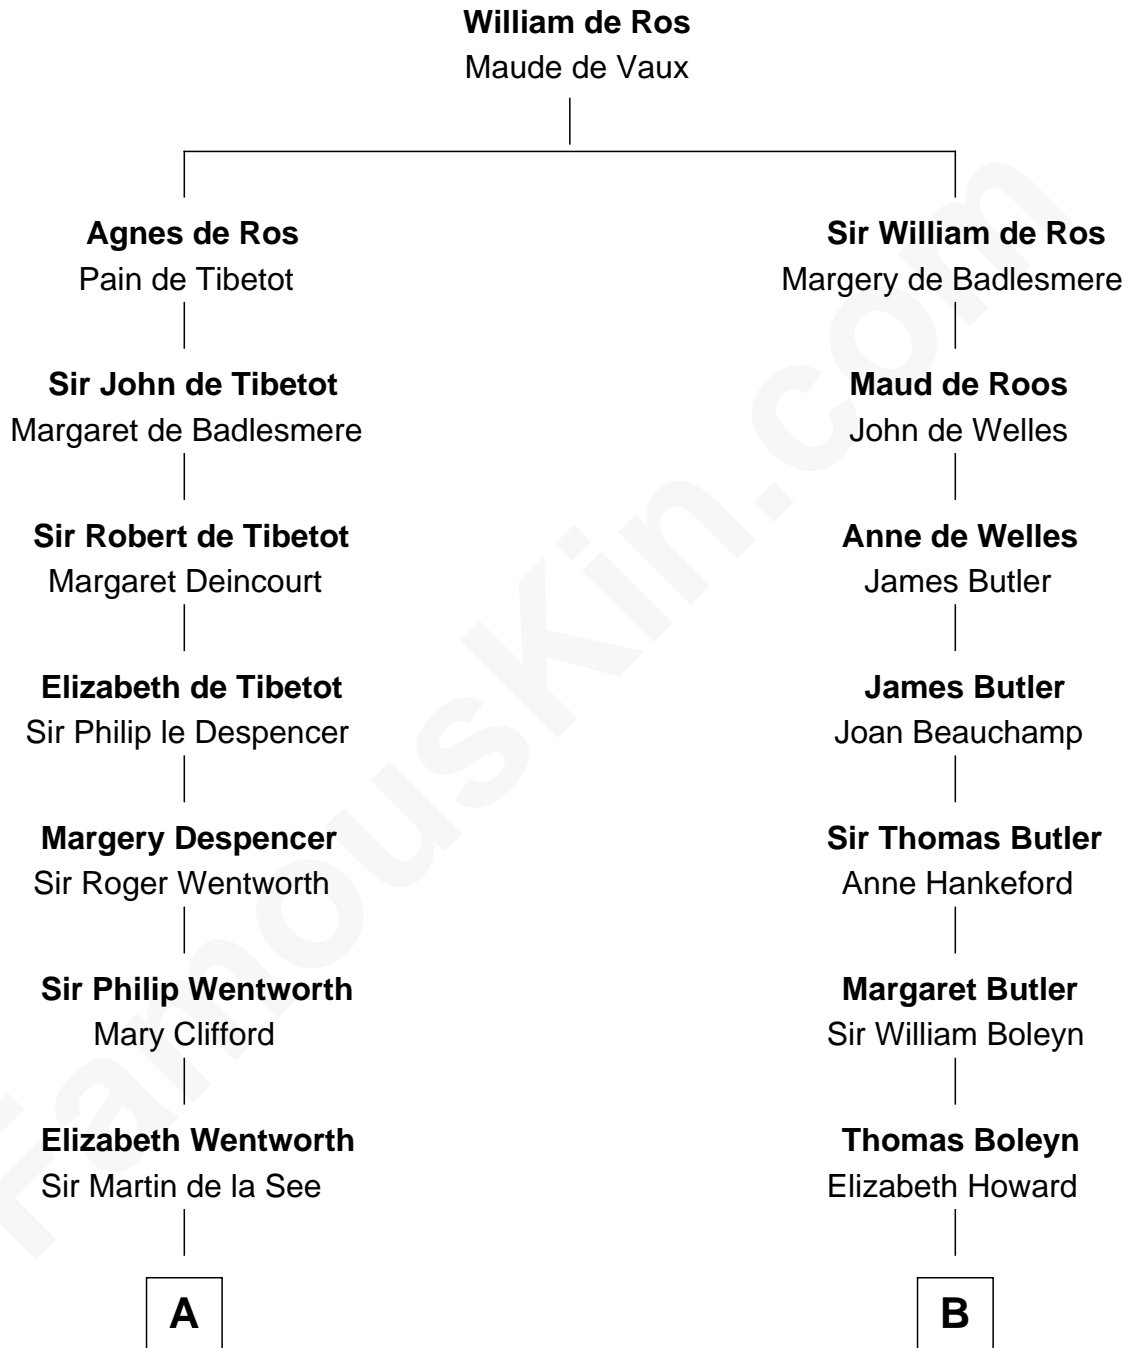

## Relationship Chart of

### Alice (Lee) Roosevelt

*First Wife of President Theodore Roosevelt*

17th cousin 4 times removed of

**Charles Darwin**

*Theory of Evolution*

**C**

—  
**Nancy Clarke**

Francis Cabot

—  
**Mary Ann Cabot**

Nathaniel Cabot Lee

—  
**John Clarke Lee**

Harriet Paine Rose

—  
**George Cabot Lee**

Caroline Watts Haskell

—  
**Alice (Lee) Roosevelt**

*Wife of President Theodore Roosevelt*