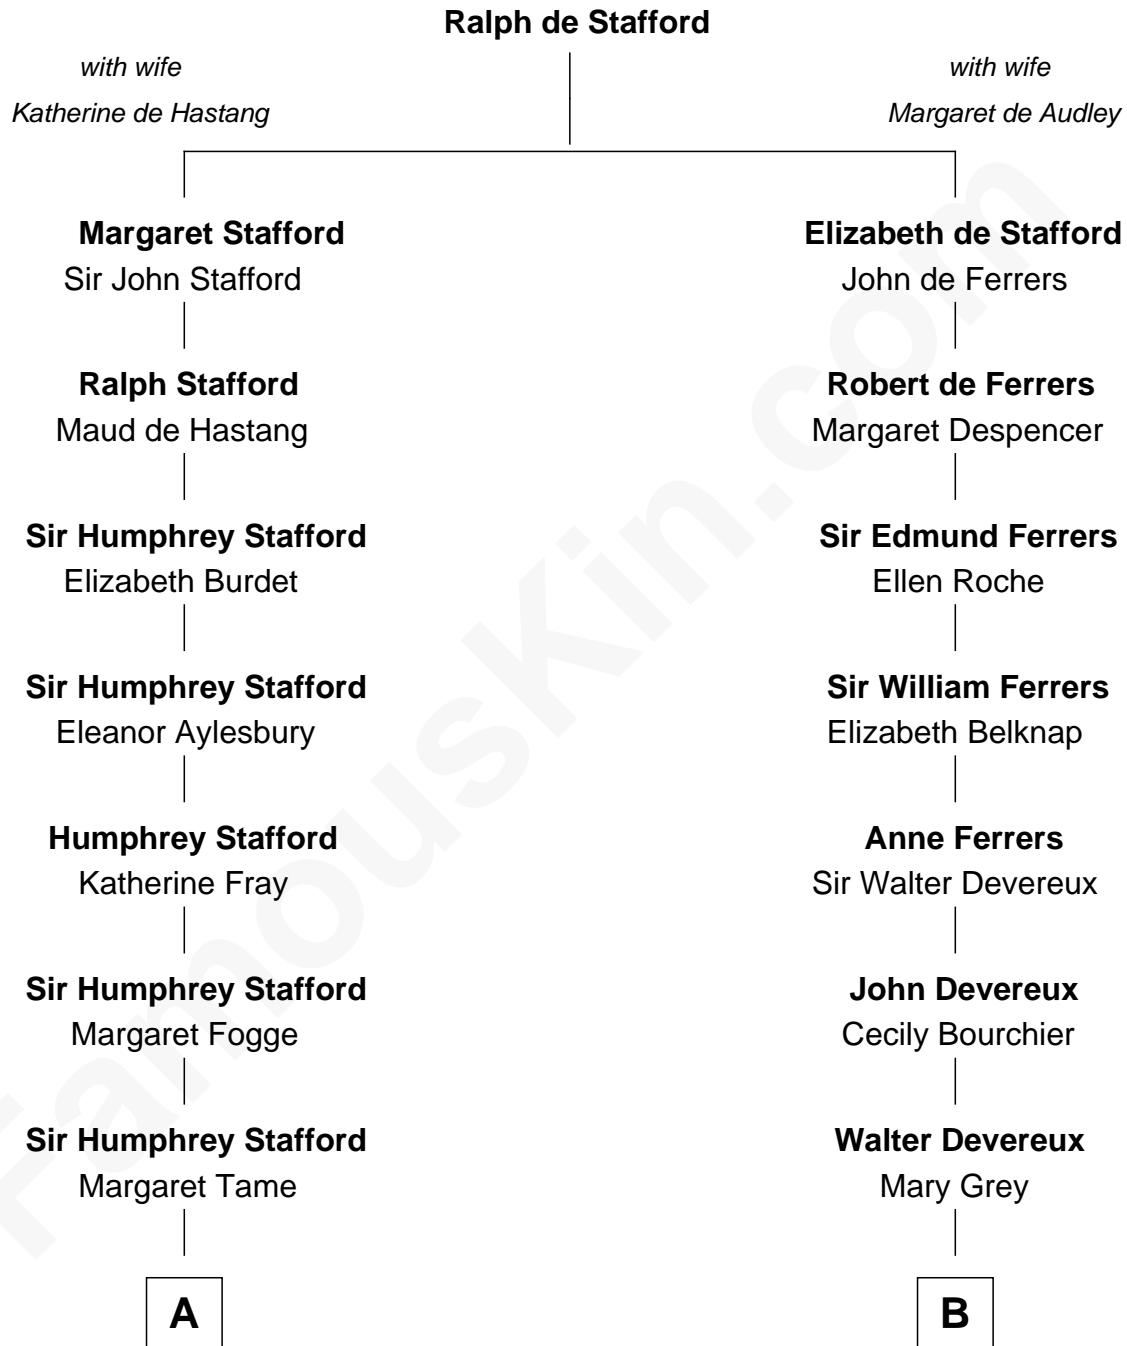

# FamousKin.com

## Relationship Chart of

### Alice (Lee) Roosevelt

*First Wife of President Theodore Roosevelt*

17th cousin 1 time removed of

**Charles Darwin**  
*Theory of Evolution*

**C**

—  
**Caroline Watts Haskell**

George Cabot Lee

—  
**Alice (Lee) Roosevelt**