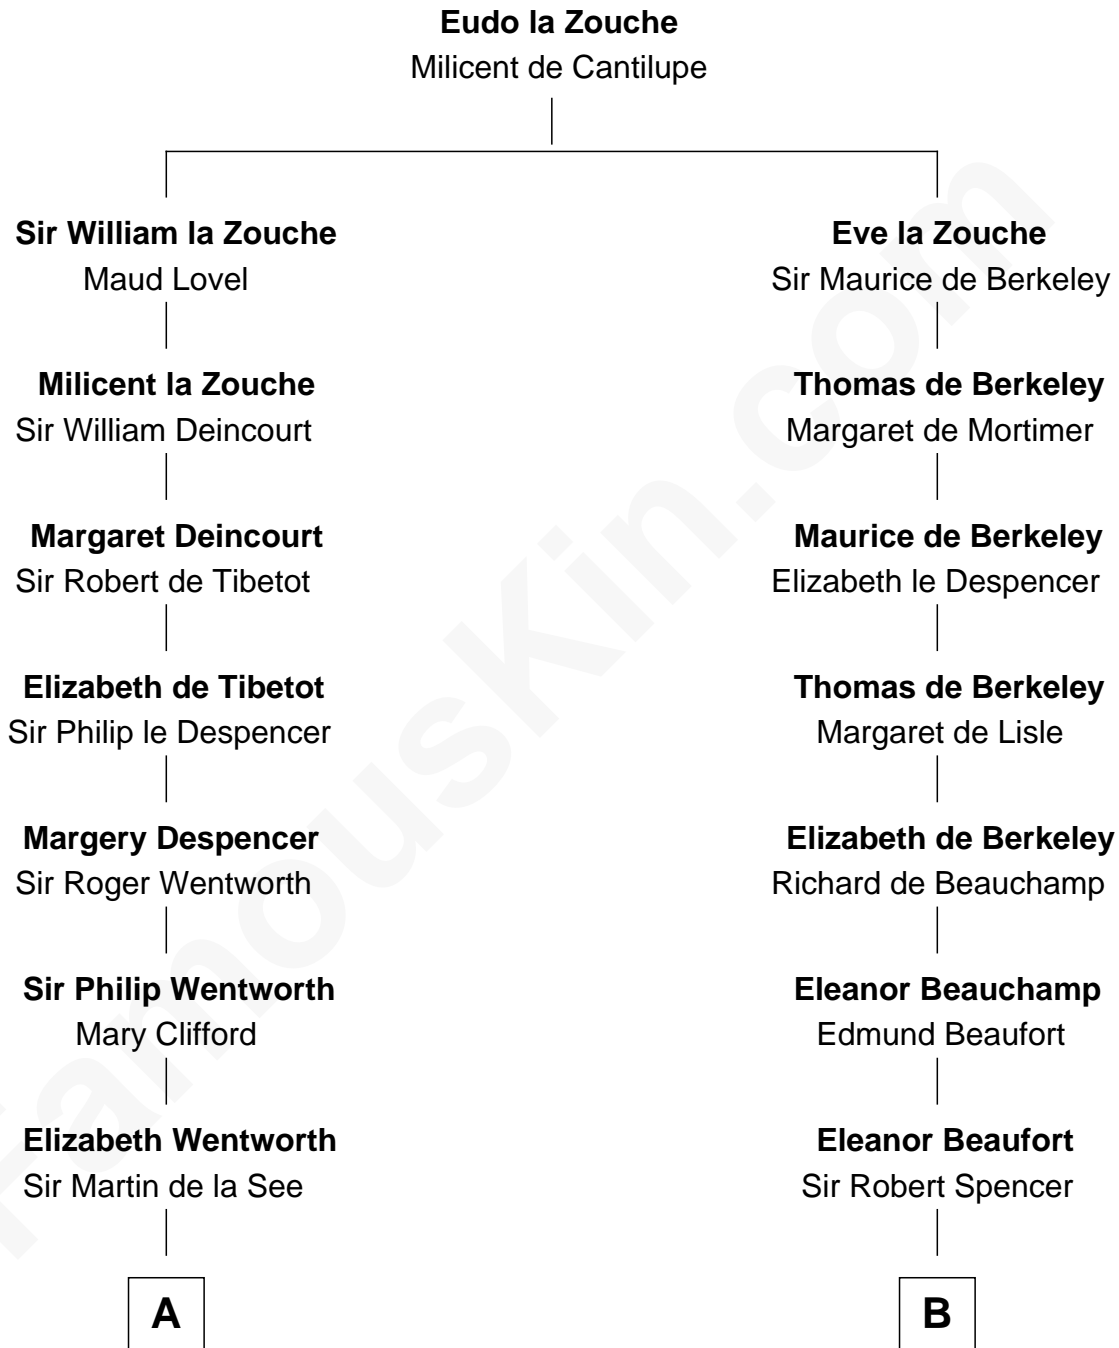

## Relationship Chart of

### Alice (Lee) Roosevelt

*First Wife of President Theodore Roosevelt*

18th cousin 3 times removed of

**Charles Darwin**  
*Theory of Evolution*

FamousKin.com