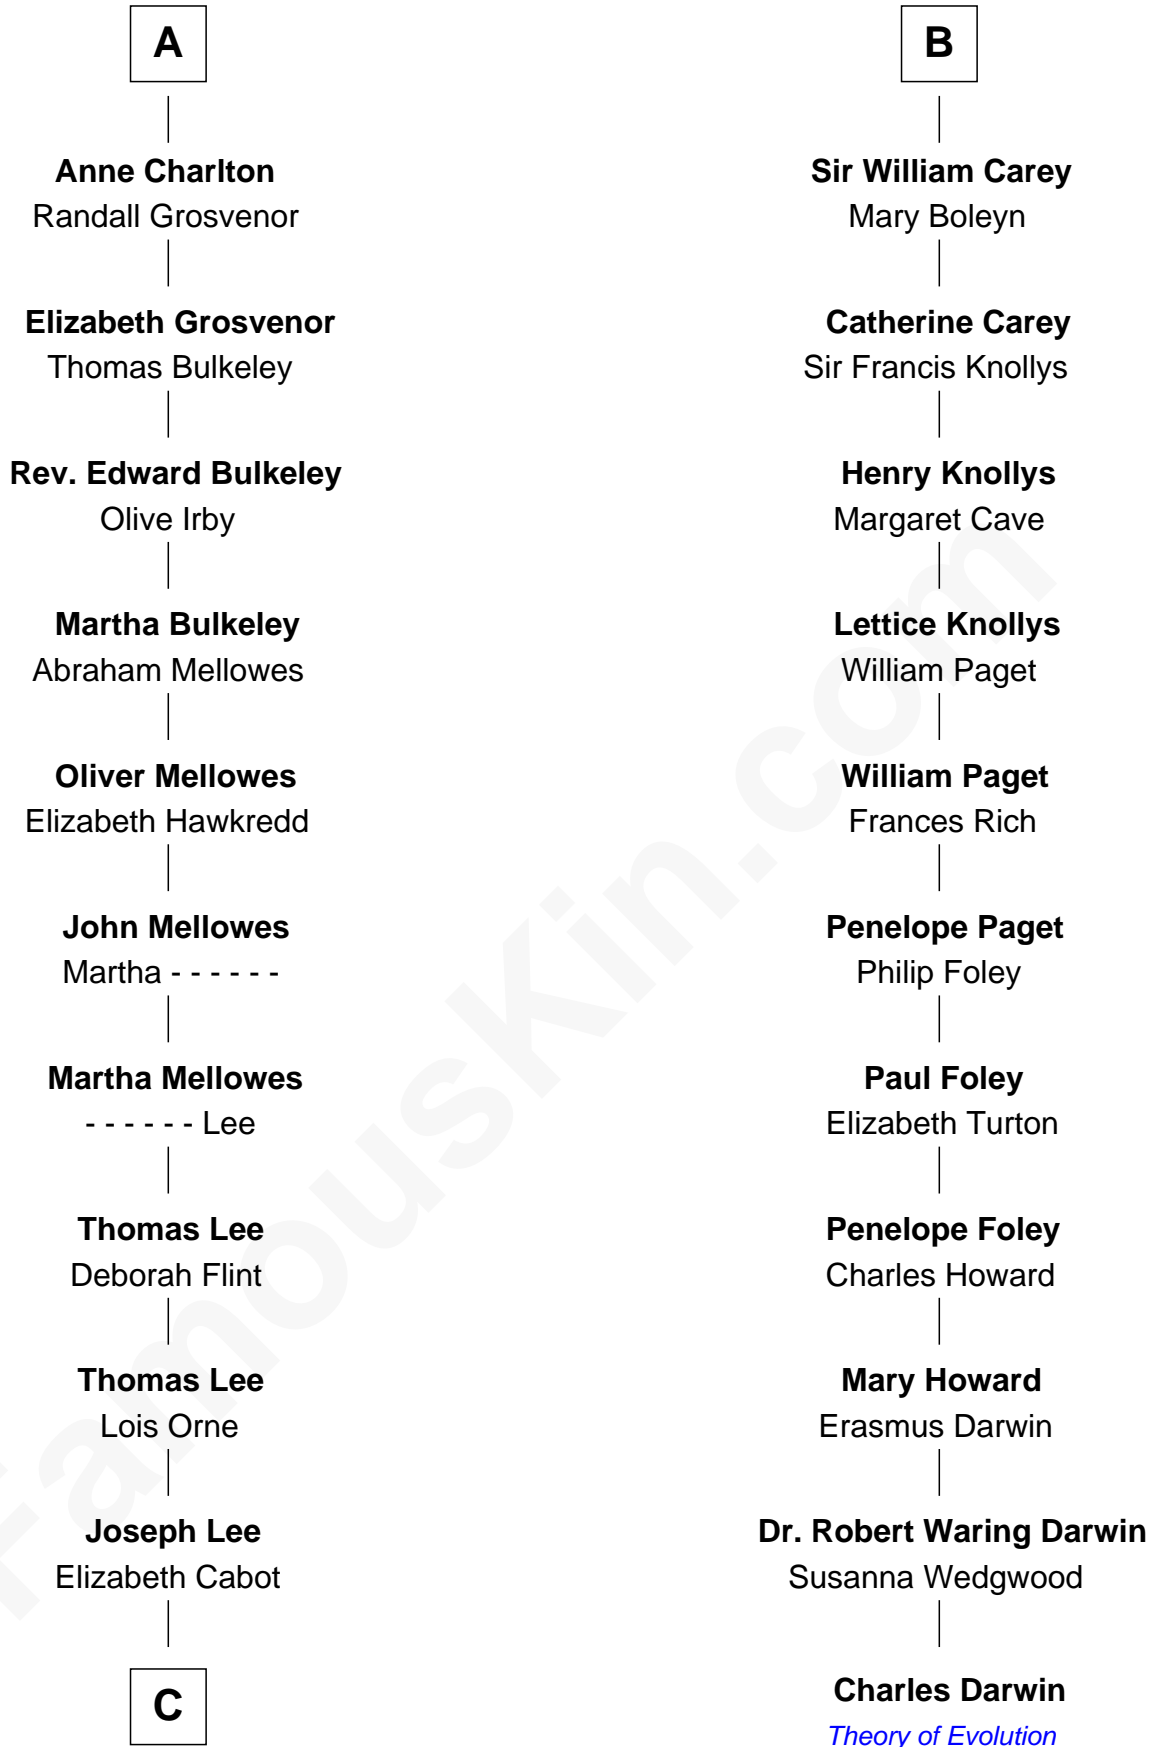

## Relationship Chart of

### Alice (Lee) Roosevelt

*First Wife of President Theodore Roosevelt*

17th cousin 3 times removed of

**Charles Darwin**  
*Theory of Evolution*

**Sir Alan la Zouche**  
Eleanor de Segrave

**C**

—  
**Nathaniel Cabot Lee**

Mary Ann Cabot

—  
**John Clarke Lee**

Harriet Paine Rose

—  
**George Cabot Lee**

Caroline Watts Haskell

—  
**Alice (Lee) Roosevelt**

*Wife of President Theodore Roosevelt*

FamousKin.com