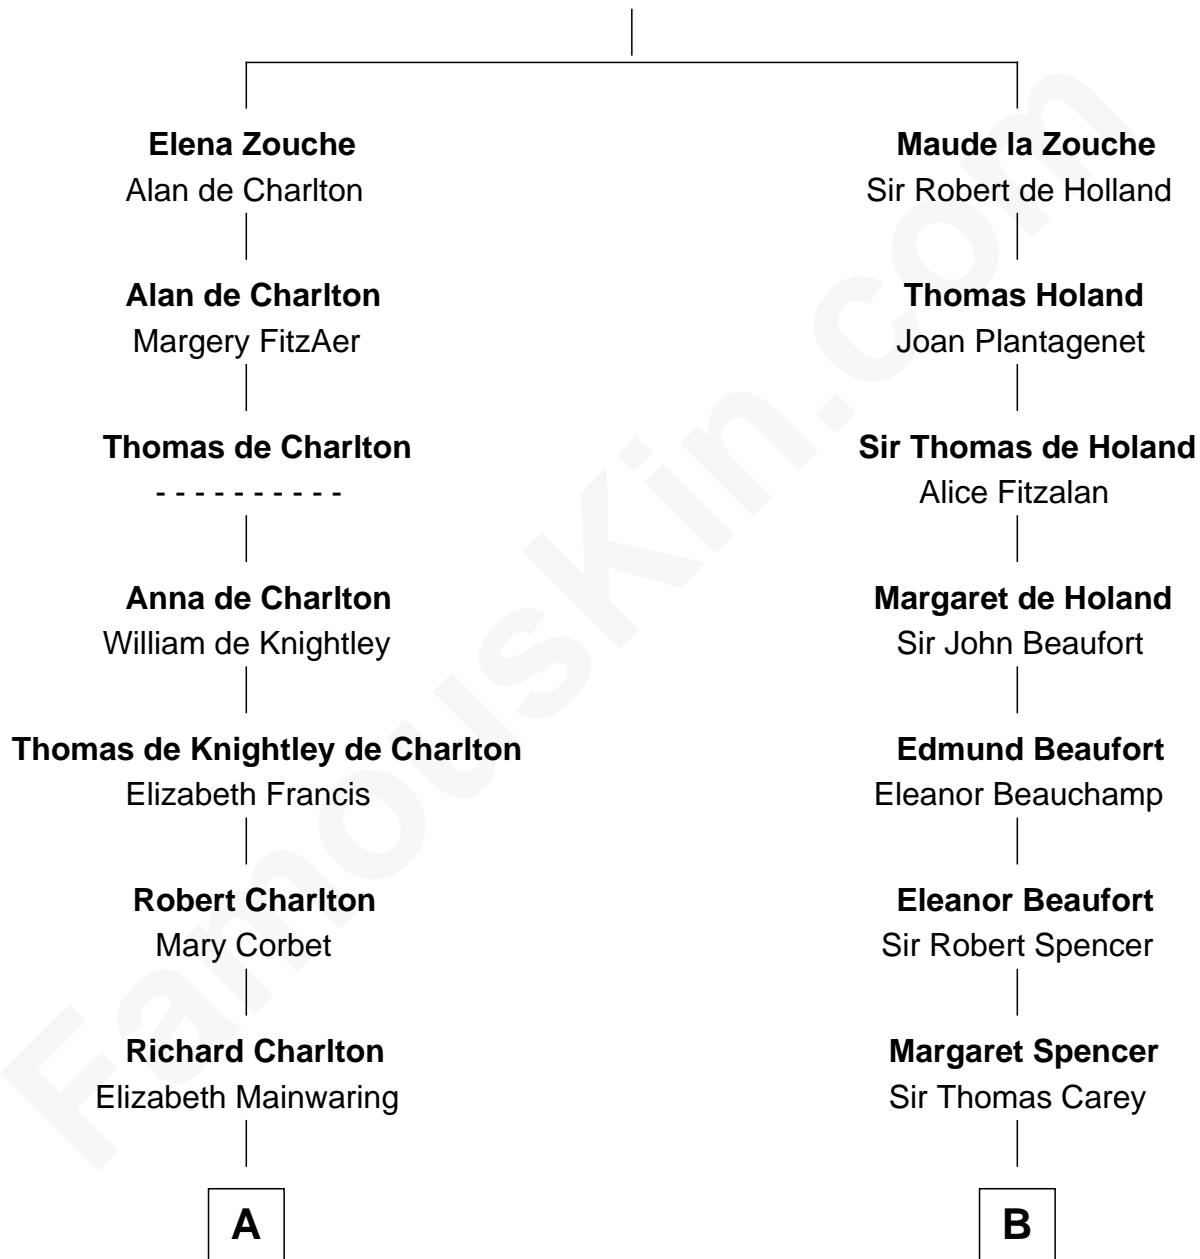

## Relationship Chart of

### Alice (Lee) Roosevelt

*First Wife of President Theodore Roosevelt*

17th cousin 3 times removed of

**Charles Darwin**  
*Theory of Evolution*

**Sir Alan la Zouche**  
Eleanor de Segrave

**C**

—  
**Nathaniel Cabot Lee**

Mary Ann Cabot

—  
**John Clarke Lee**

Harriet Paine Rose

—  
**George Cabot Lee**

Caroline Watts Haskell

—  
**Alice (Lee) Roosevelt**

*Wife of President Theodore Roosevelt*

FamousKin.com