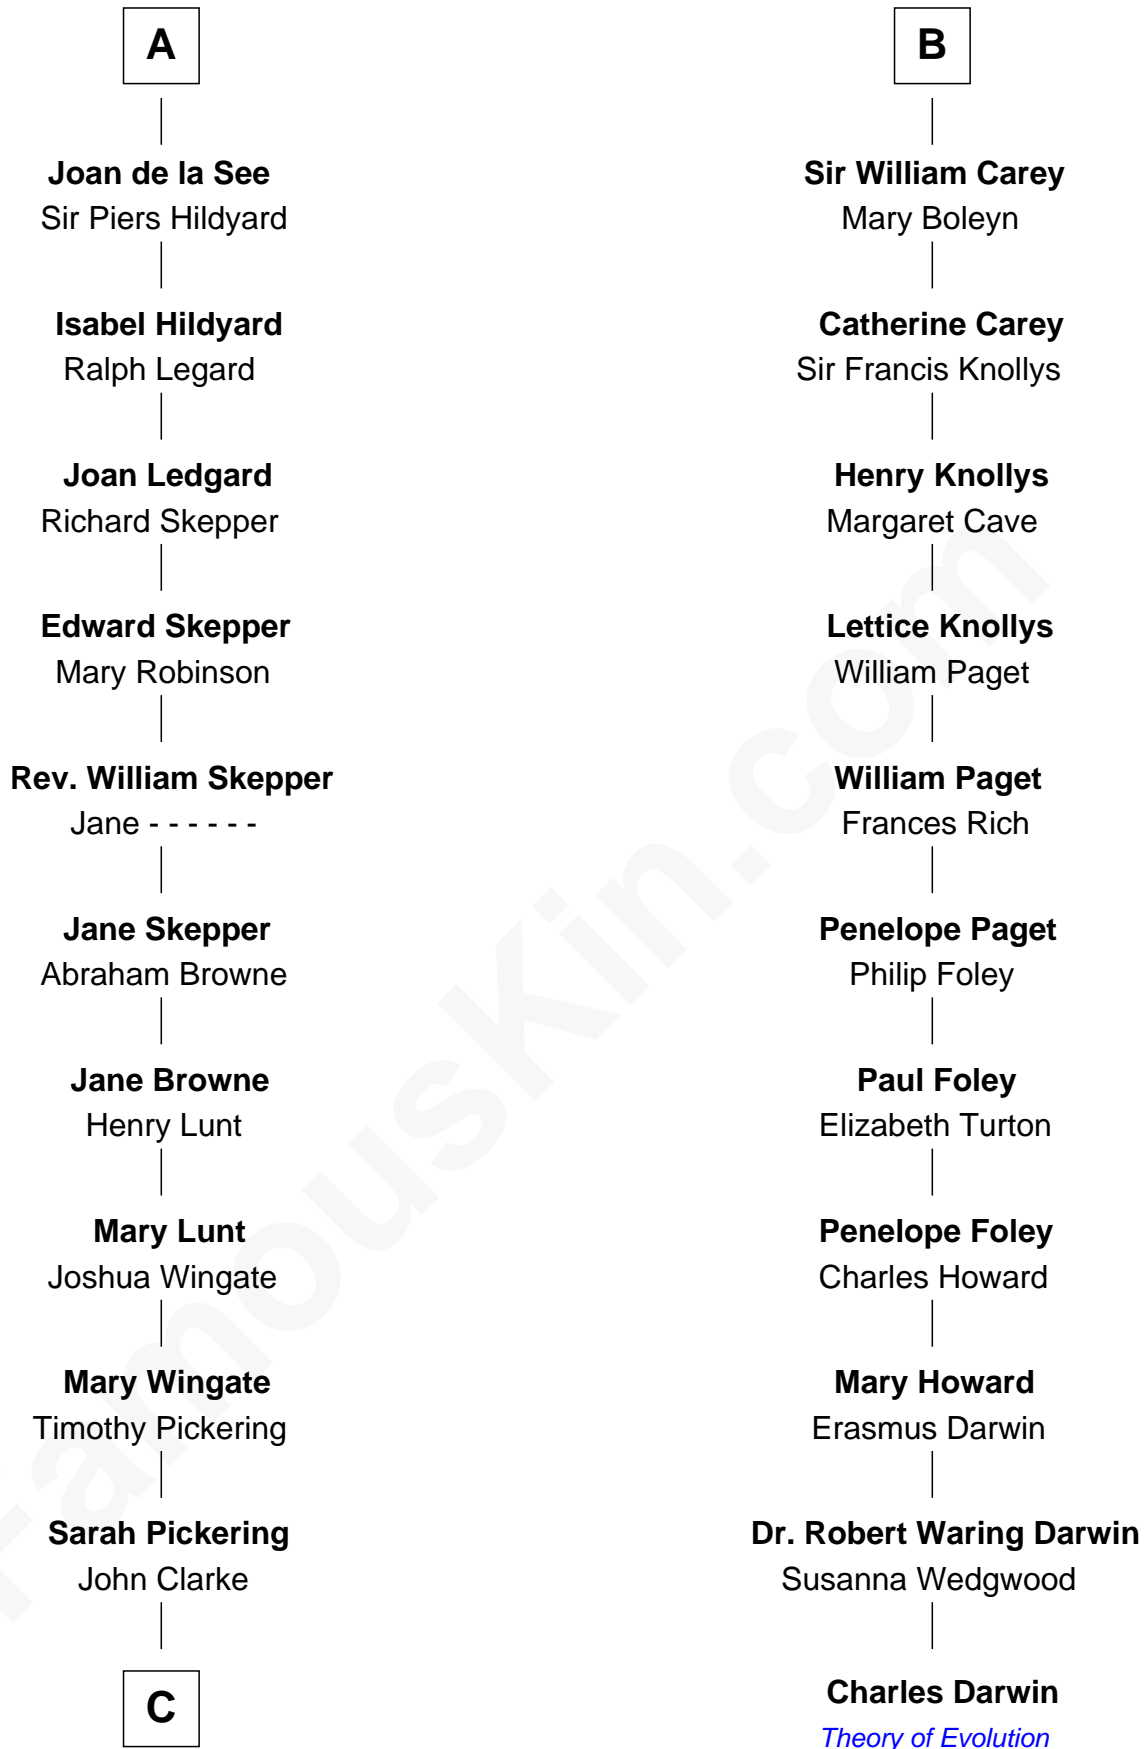

FamousKin.com

Relationship Chart of

Alice (Lee) Roosevelt

First Wife of President Theodore Roosevelt

17th cousin 4 times removed of

Charles Darwin
Theory of Evolution

Sir Hugh le Despencer
Isabella de Beauchamp

Sir Philip le Despencer
Margaret de Goushill

Hugh le Despencer
Eleanor de Clare

Sir Philip le Despencer
Joan de Cobham

Elizabeth le Despencer
Maurice de Berkeley

Sir Philip le Despencer
Elizabeth - - - - -

Thomas de Berkeley
Margaret de Lisle

Sir Philip le Despencer
Elizabeth de Tibetot

Elizabeth de Berkeley
Richard de Beauchamp

Margery Despencer
Sir Roger Wentworth

Eleanor Beauchamp
Edmund Beaufort

Sir Philip Wentworth
Mary Clifford

Eleanor Beaufort
Sir Robert Spencer

Elizabeth Wentworth
Sir Martin de la See

Margaret Spencer
Sir Thomas Carey

A

B

C

—
Nancy Clarke

Francis Cabot