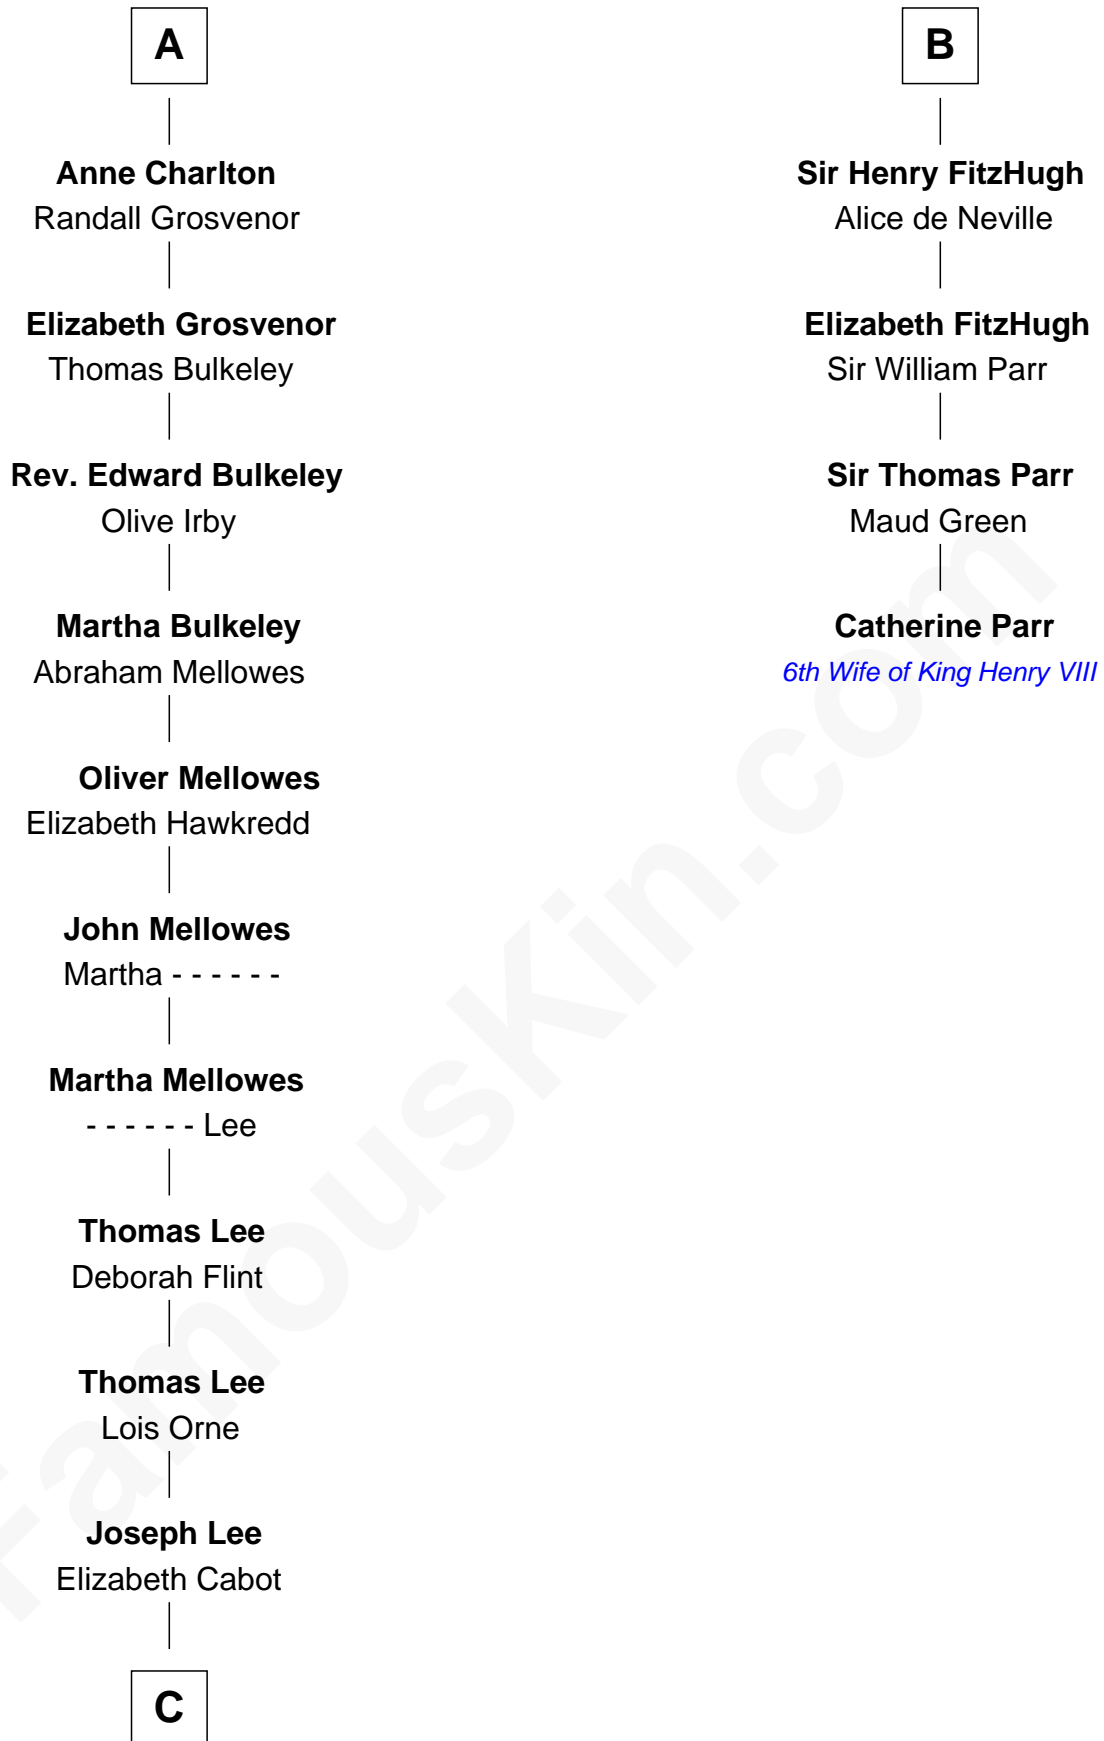

## Relationship Chart of

### Alice (Lee) Roosevelt

*First Wife of President Theodore Roosevelt*

10th cousin 10 times removed of

### Catherine Parr

*6th Wife of King Henry VIII*

**Sir Roger de Somery**

Nichole d'Aubenev

**C**

—  
**Nathaniel Cabot Lee**

Mary Ann Cabot

—  
**John Clarke Lee**