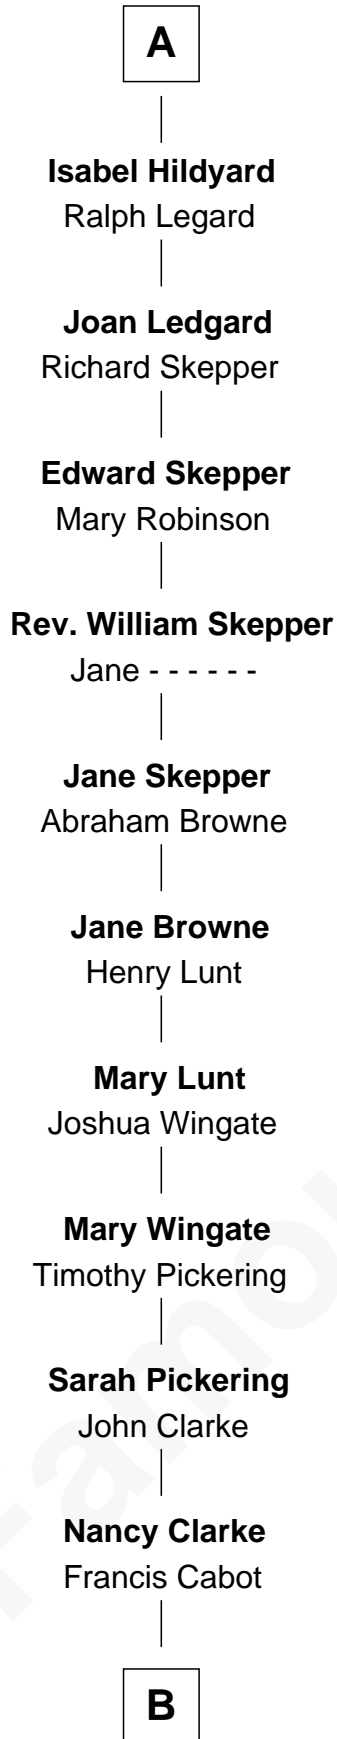

FamousKin.com

Relationship Chart of

Alice (Lee) Roosevelt

First Wife of President Theodore Roosevelt

6th cousin 14 times removed of

Catherine Parr

6th Wife of King Henry VIII

Edward III, King of England

Philippa of Hainault

B

—
Mary Ann Cabot
Nathaniel Cabot Lee

—
John Clarke Lee
Harriet Paine Rose

—
George Cabot Lee
Caroline Watts Haskell

—
Alice (Lee) Roosevelt
Wife of President Theodore Roosevelt

FamousKin.com