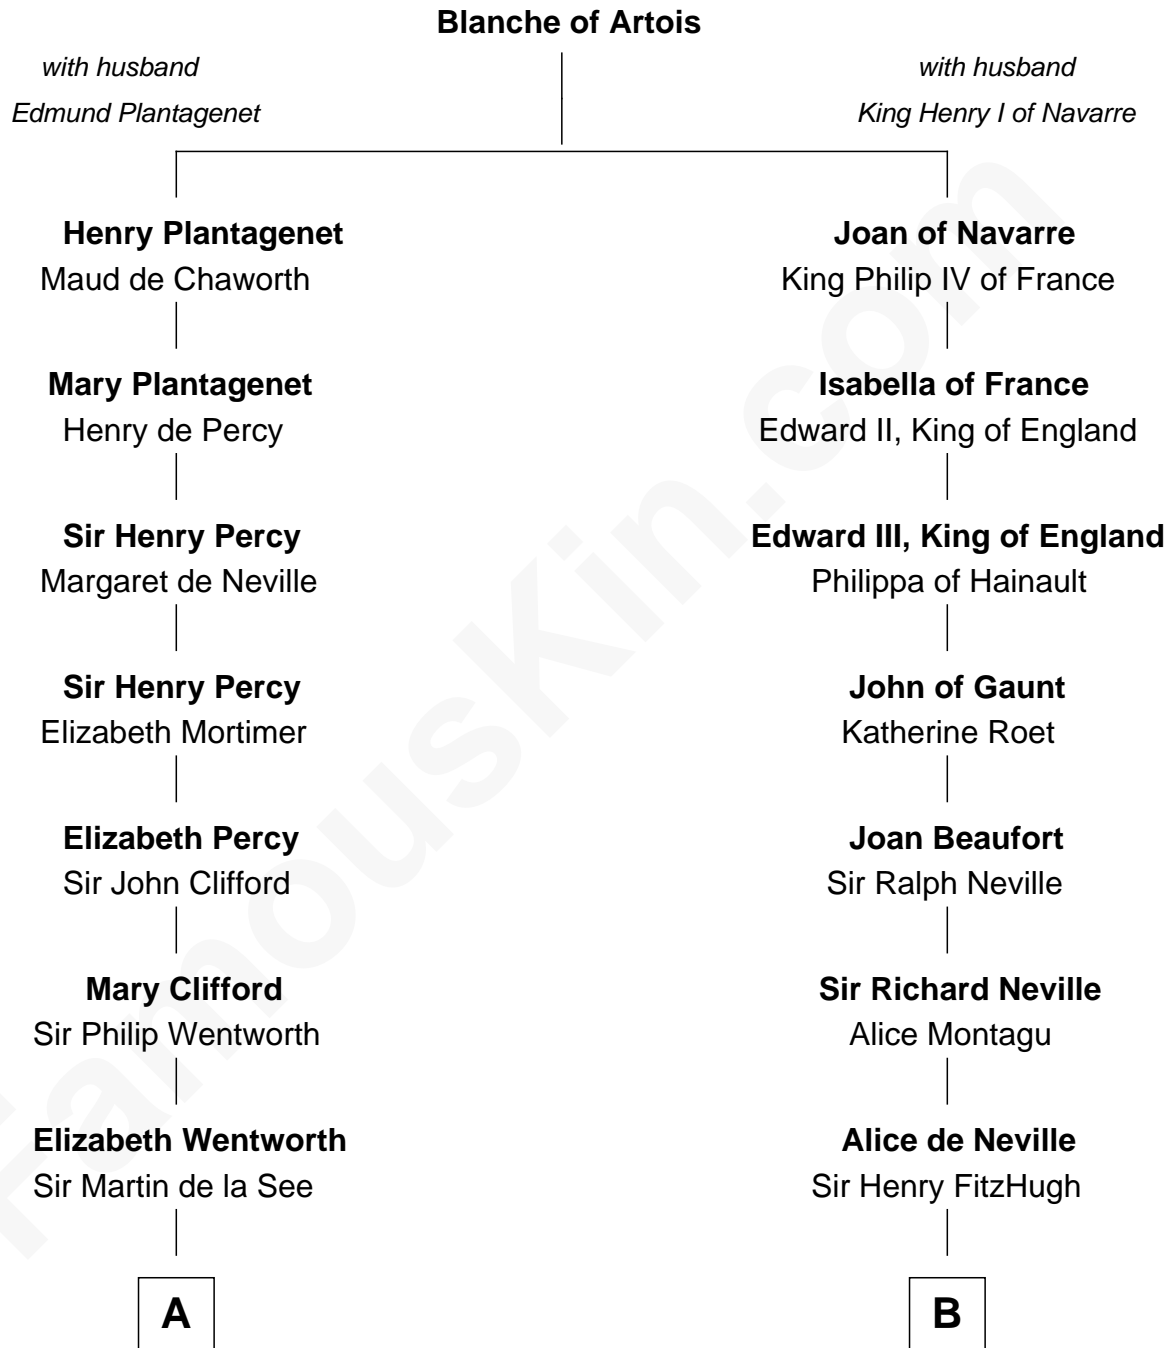

FamousKin.com

Relationship Chart of

Alice (Lee) Roosevelt

First Wife of President Theodore Roosevelt

9th cousin 12 times removed of

Catherine Parr

6th Wife of King Henry VIII

C

—
Alice (Lee) Roosevelt

Wife of President Theodore Roosevelt