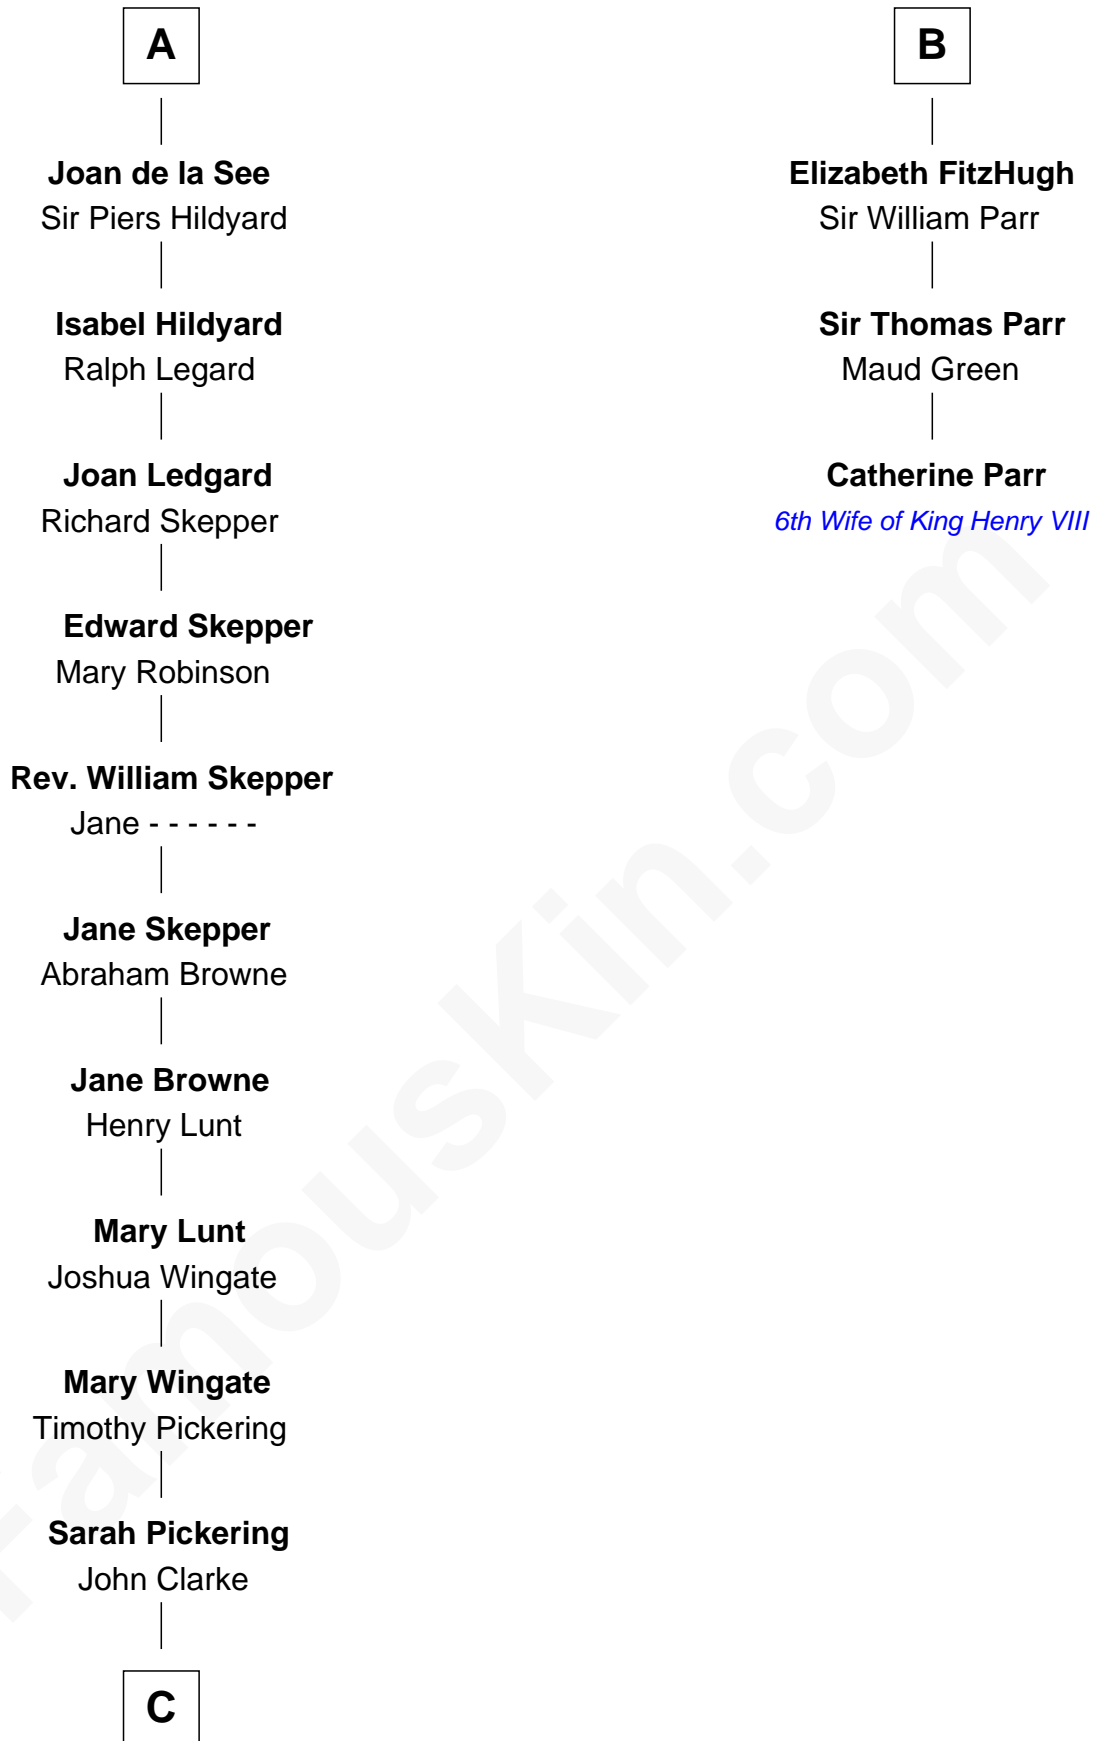

FamousKin.com

Relationship Chart of

Alice (Lee) Roosevelt

First Wife of President Theodore Roosevelt

9th cousin 12 times removed of

Catherine Parr

6th Wife of King Henry VIII

C

—
Alice (Lee) Roosevelt

Wife of President Theodore Roosevelt