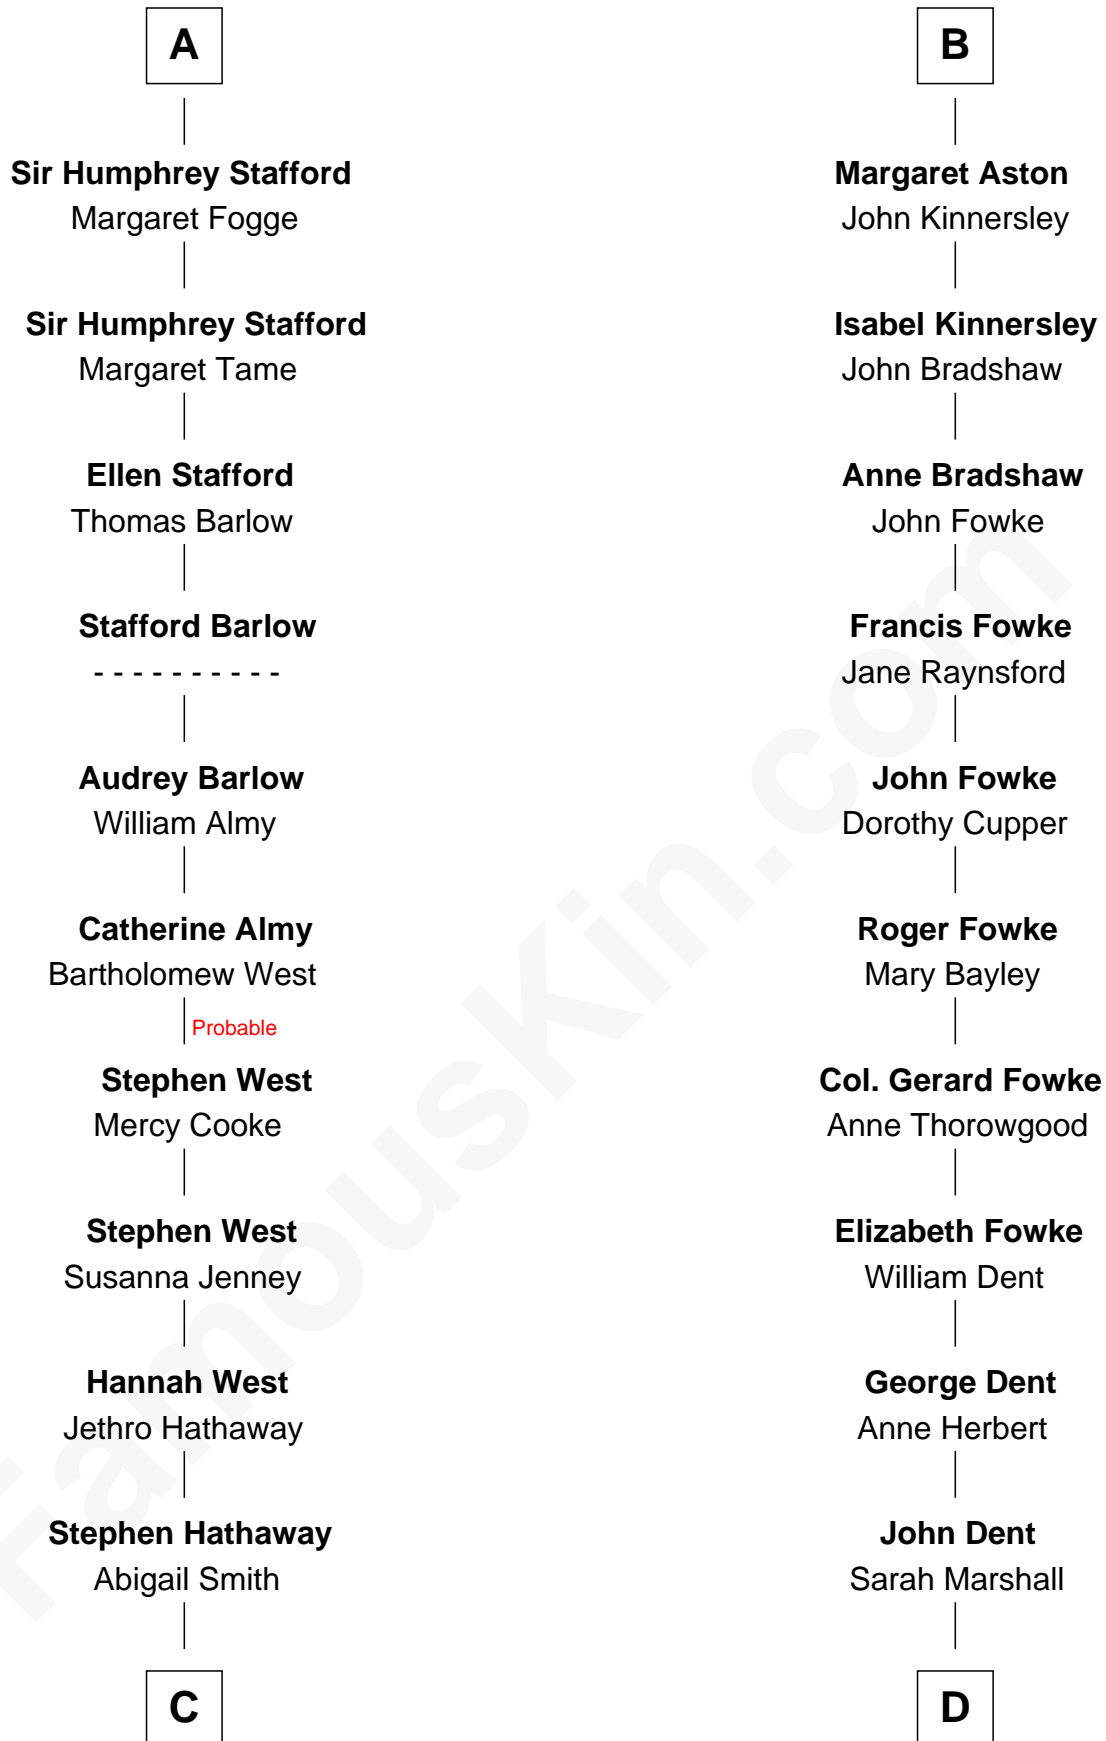

FamousKin.com

Relationship Chart of

Alice (Lee) Roosevelt

First Wife of President Theodore Roosevelt

19th cousin 1 time removed of

General James Longstreet

Confederate Army - U.S. Civil War

C

Humphrey Hathaway

Abigail Smith

Alice Russell Hathaway

Elisha Haskell

Caroline Watts Haskell

George Cabot Lee

Alice (Lee) Roosevelt

Wife of President Theodore Roosevelt

D

Thomas Marshall Dent

Anne Magruder

Mary Anna Dent

James Longstreet

General James Longstreet

Confederate Army - U.S. Civil War

FamousKin.com