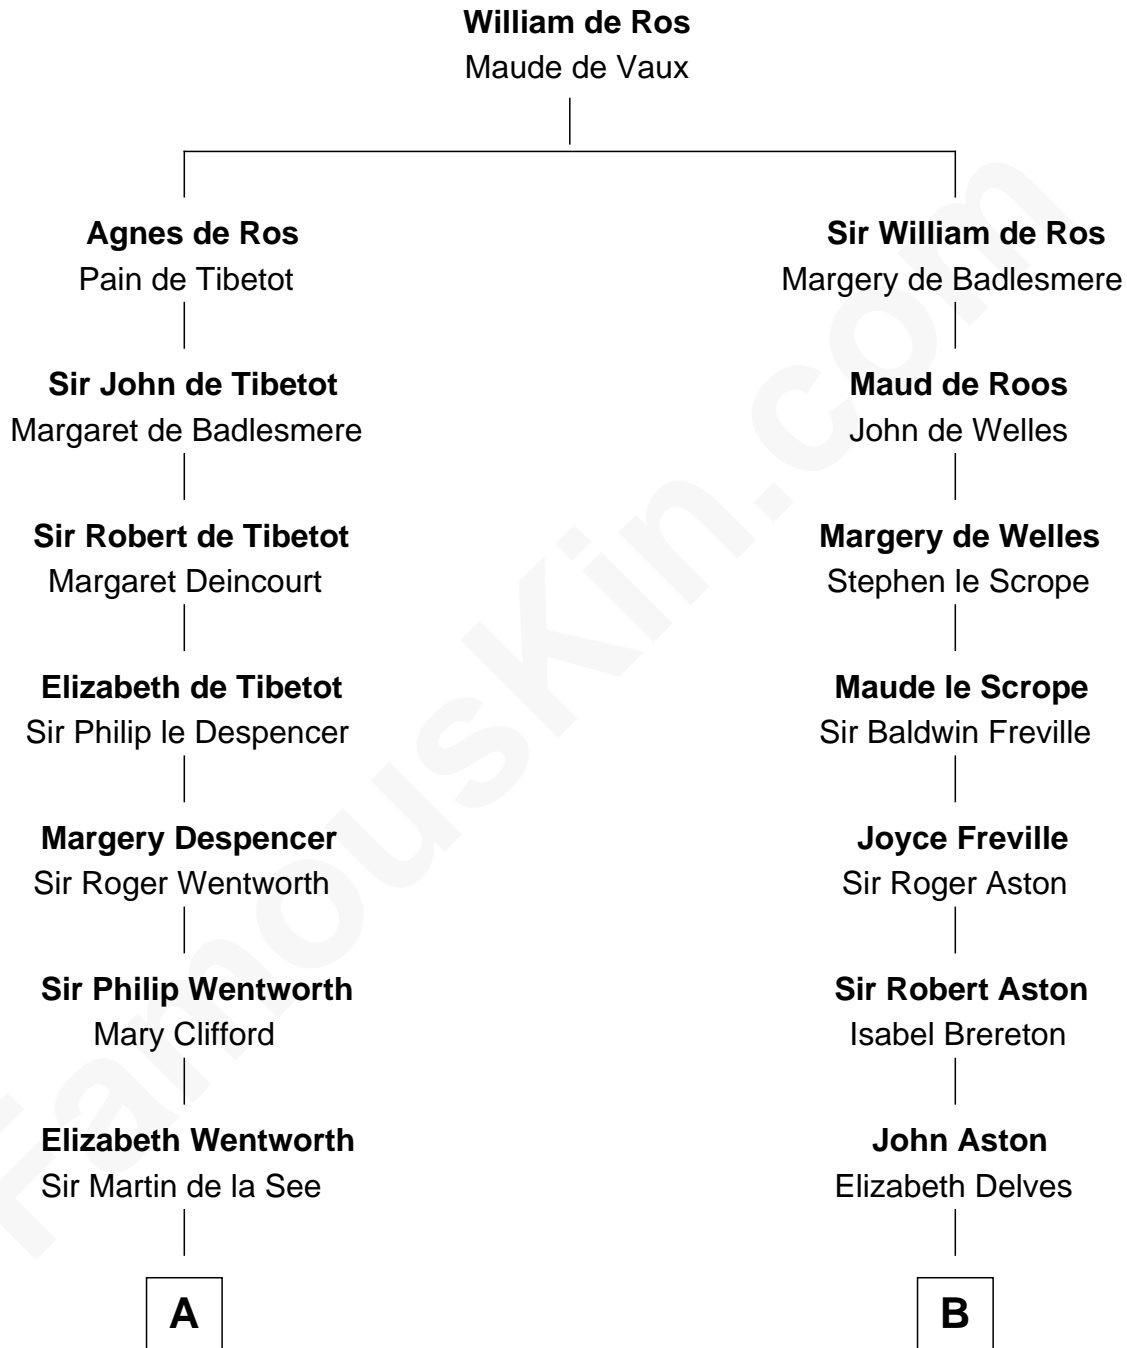

FamousKin.com

Relationship Chart of

Alice (Lee) Roosevelt

First Wife of President Theodore Roosevelt

19th cousin 2 times removed of

General James Longstreet

Confederate Army - U.S. Civil War

C

Nancy Clarke
Francis Cabot

Mary Ann Cabot
Nathaniel Cabot Lee

John Clarke Lee
Harriet Paine Rose

George Cabot Lee
Caroline Watts Haskell

Alice (Lee) Roosevelt
Wife of President Theodore Roosevelt

D

Thomas Marshall Dent
Anne Magruder

Mary Anna Dent
James Longstreet

General James Longstreet
Confederate Army - U.S. Civil War