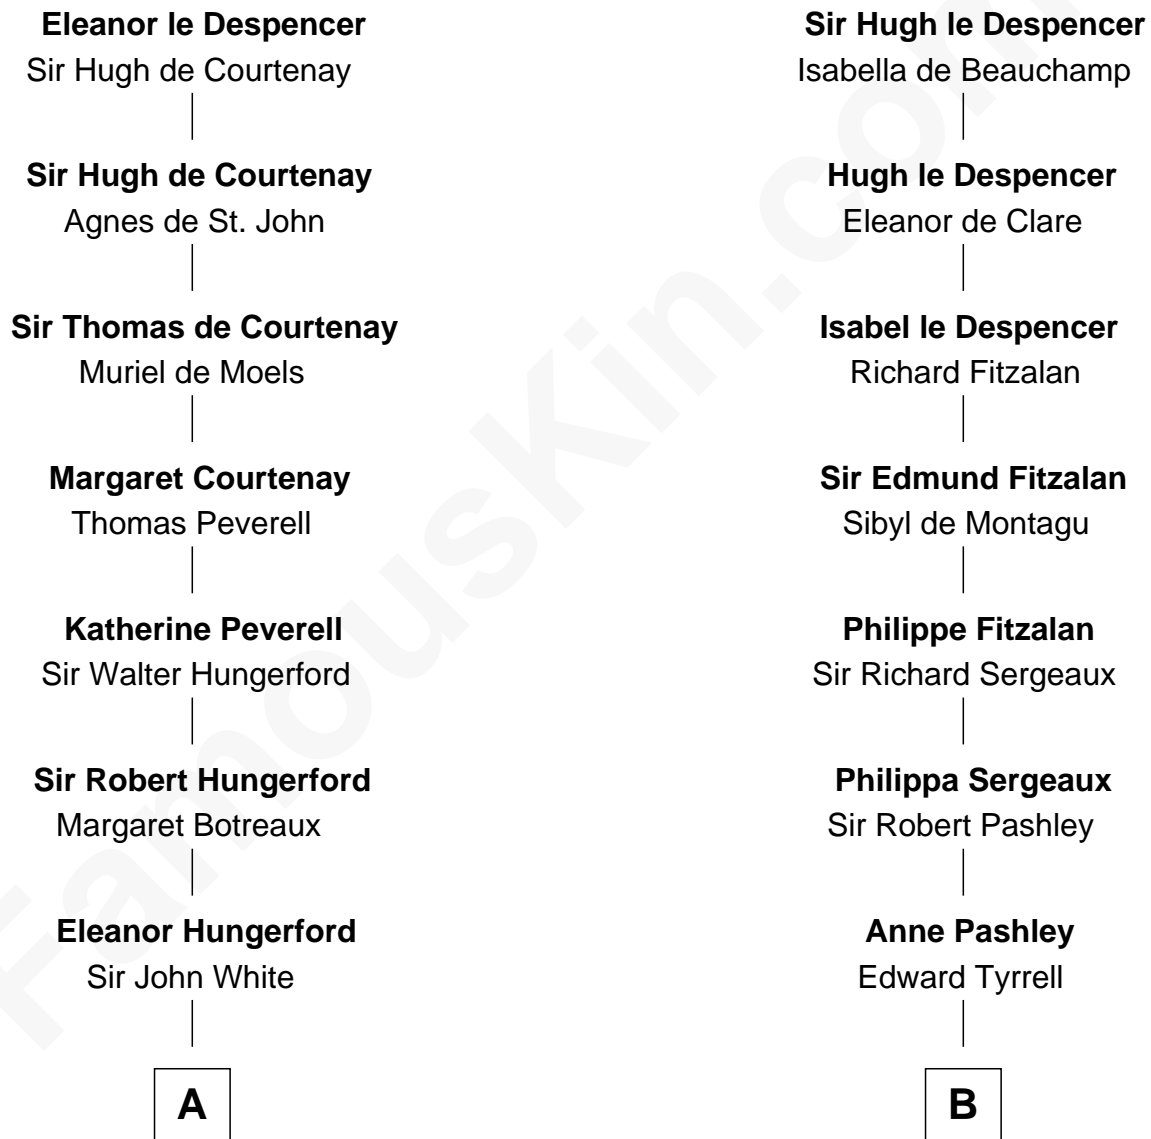

## Relationship Chart of

### Alice (Lee) Roosevelt

*First Wife of President Theodore Roosevelt*

20th cousin 1 time removed of

**General James Longstreet**

*Confederate Army - U.S. Civil War*

**Sir Hugh le Despencer**

Aveline Basset

**C**

**Dr. William Paine**

Lois Orne

**Harriet Paine**

Joseph Warner Rose

**Harriet Paine Rose**

John Clarke Lee

**George Cabot Lee**

Caroline Watts Haskell

**Alice (Lee) Roosevelt**

*Wife of President Theodore Roosevelt*

**D**

**Deliverance Coward**

James FitzRandolph

**Hannah FitzRandolph**

William Longstreet