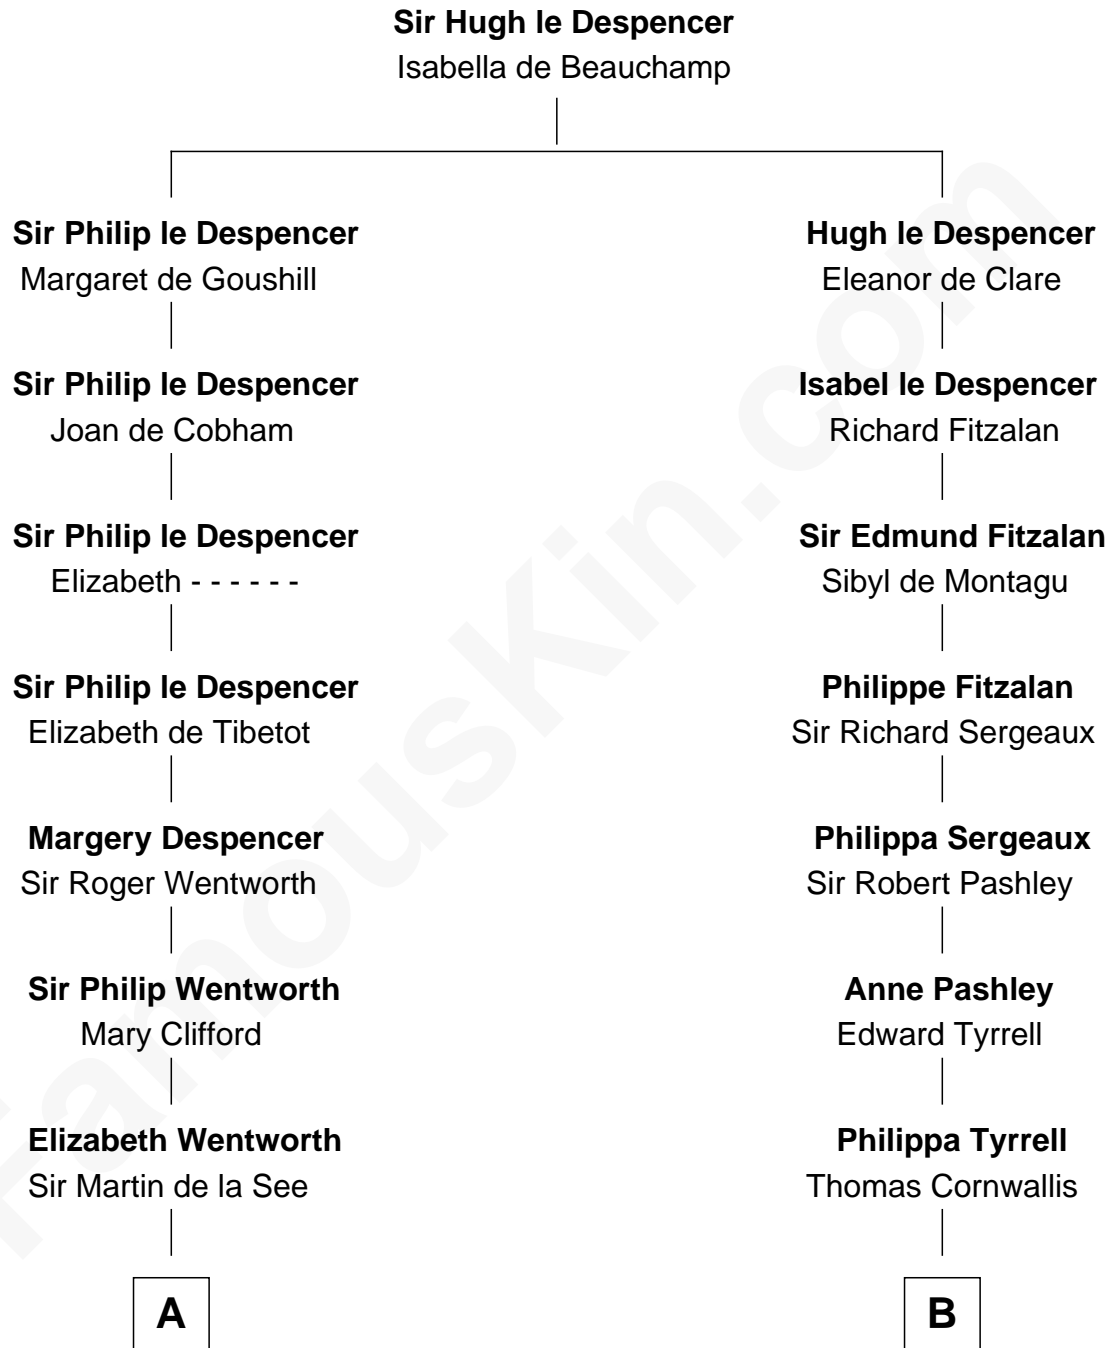

FamousKin.com

Relationship Chart of

Alice (Lee) Roosevelt

First Wife of President Theodore Roosevelt

19th cousin 2 times removed of

General James Longstreet

Confederate Army - U.S. Civil War

C

Nancy Clarke
Francis Cabot

Mary Ann Cabot
Nathaniel Cabot Lee

John Clarke Lee
Harriet Paine Rose

George Cabot Lee
Caroline Watts Haskell

Alice (Lee) Roosevelt
Wife of President Theodore Roosevelt

D

Hannah FitzRandolph
William Longstreet