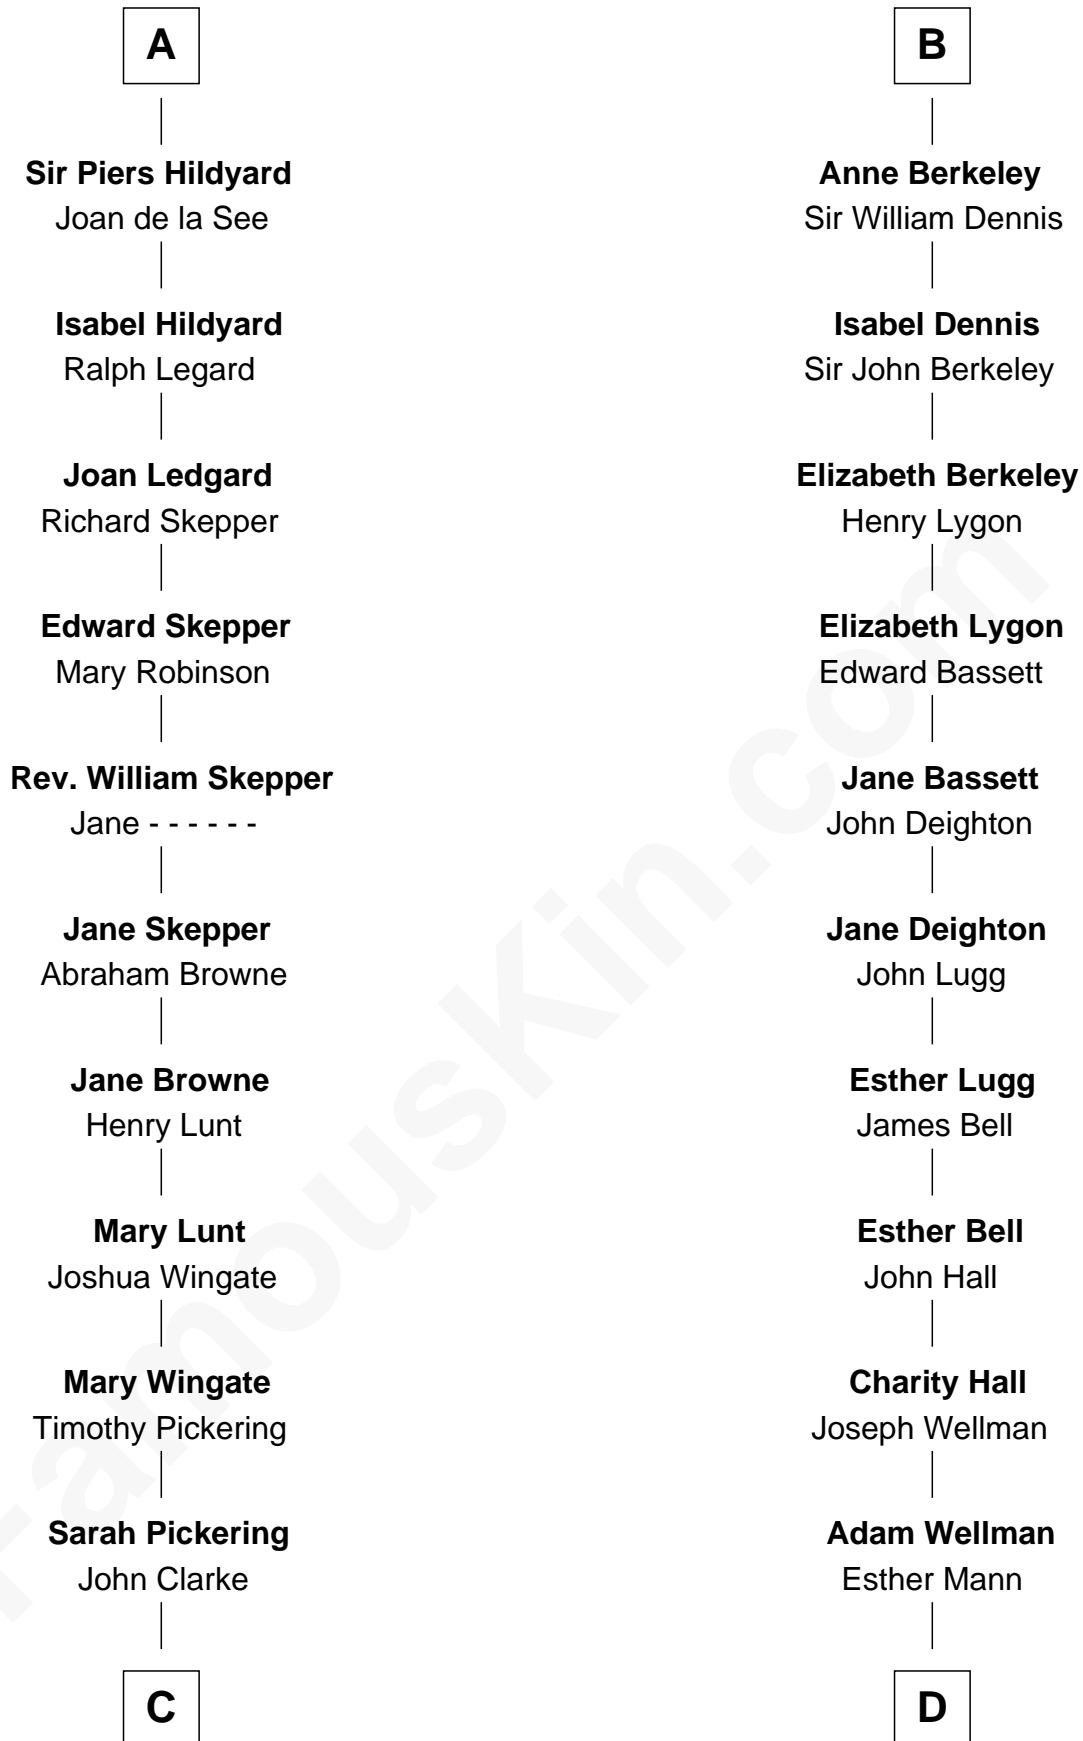

FamousKin.com

Relationship Chart of

Alice (Lee) Roosevelt

First Wife of President Theodore Roosevelt

20th cousin 1 time removed of

Jack London

Author of "The Call of the Wild"

C

Nancy Clarke
Francis Cabot

Mary Ann Cabot
Nathaniel Cabot Lee

John Clarke Lee
Harriet Paine Rose

George Cabot Lee
Caroline Watts Haskell

Alice (Lee) Roosevelt
Wife of President Theodore Roosevelt

D

Joel Wellman
Betsey Baker