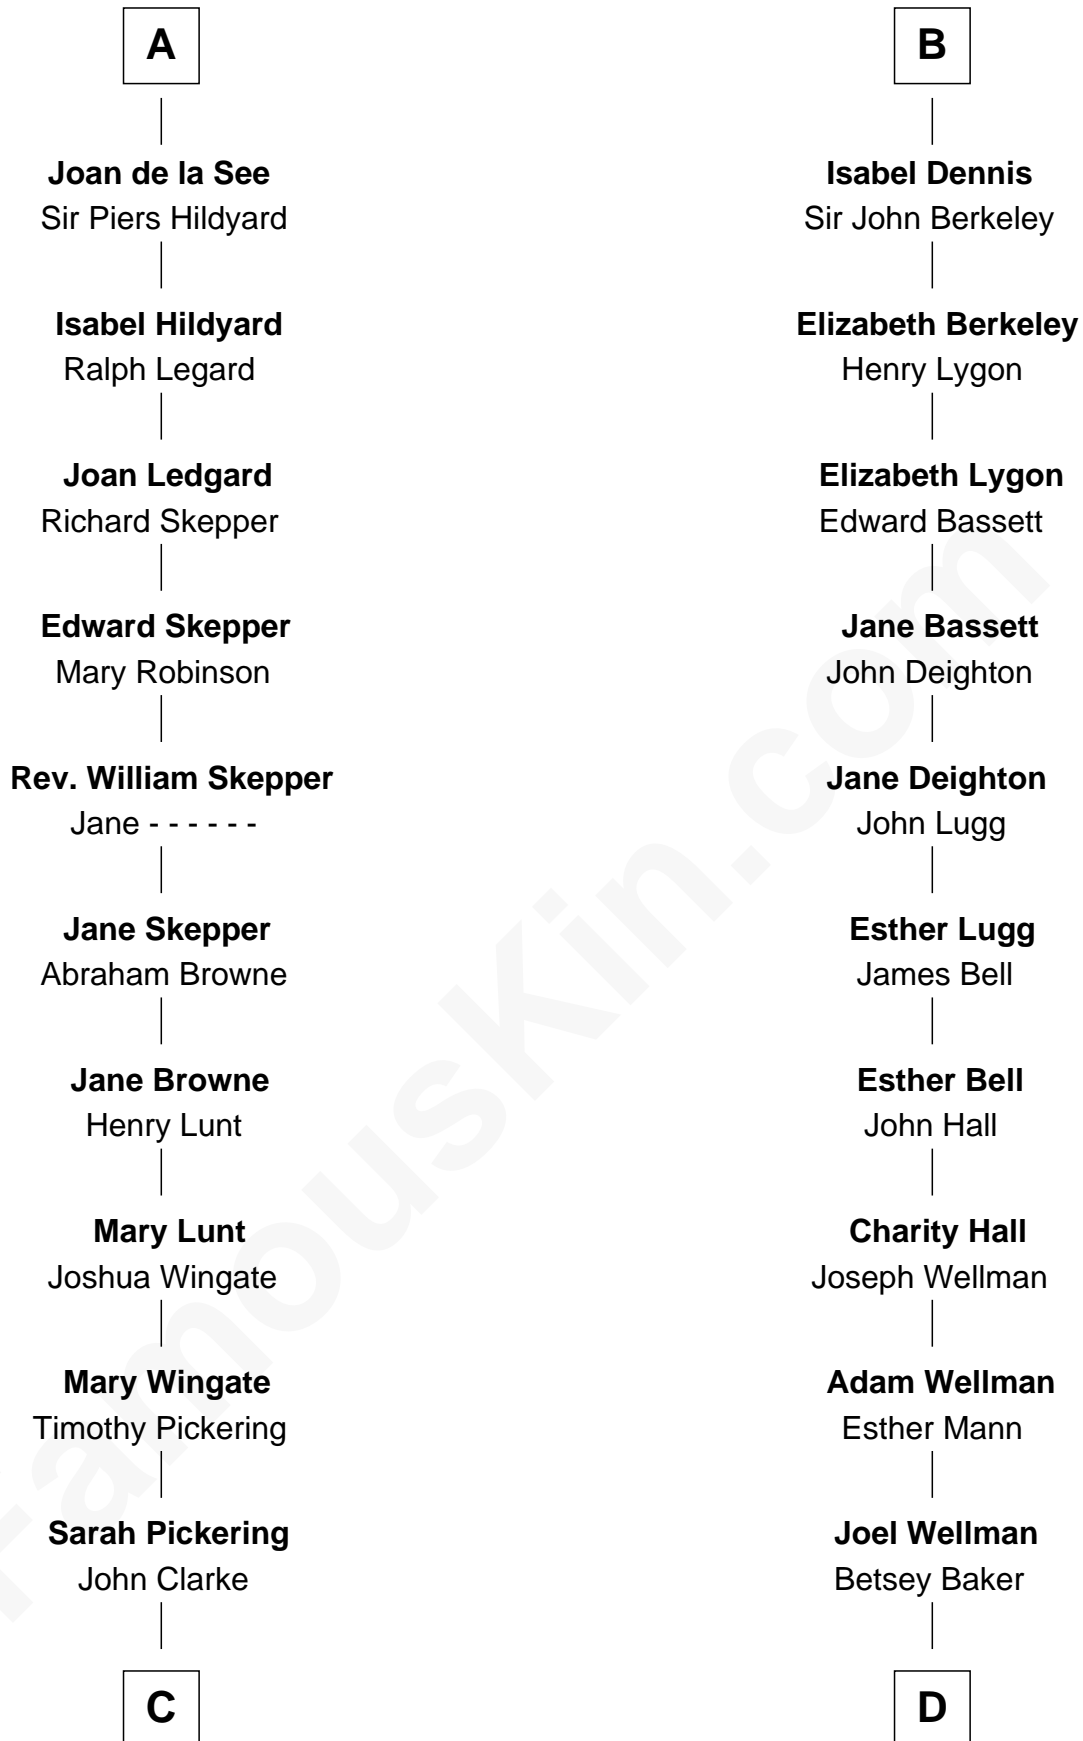

FamousKin.com

Relationship Chart of

Alice (Lee) Roosevelt

First Wife of President Theodore Roosevelt

19th cousin 2 times removed of

Jack London

Author of "The Call of the Wild"

Gunselm de Badlesmere

Margaret de Clare

Elizabeth de Badlesmere

Sir William de Bohun

Elizabeth de Bohun

Sir Richard Fitzalan

Elizabeth Fitzalan

Sir Thomas Mowbray

Isabel Mowbray

Sir James Berkeley

Maurice Berkeley

Isabel Mead

Anne Berkeley

Sir William Dennis

B

C

Nancy Clarke
Francis Cabot

Mary Ann Cabot
Nathaniel Cabot Lee

John Clarke Lee
Harriet Paine Rose

George Cabot Lee
Caroline Watts Haskell

Alice (Lee) Roosevelt
Wife of President Theodore Roosevelt

D

Marshall Daniel Wellman
Eleanor Garrett Jones