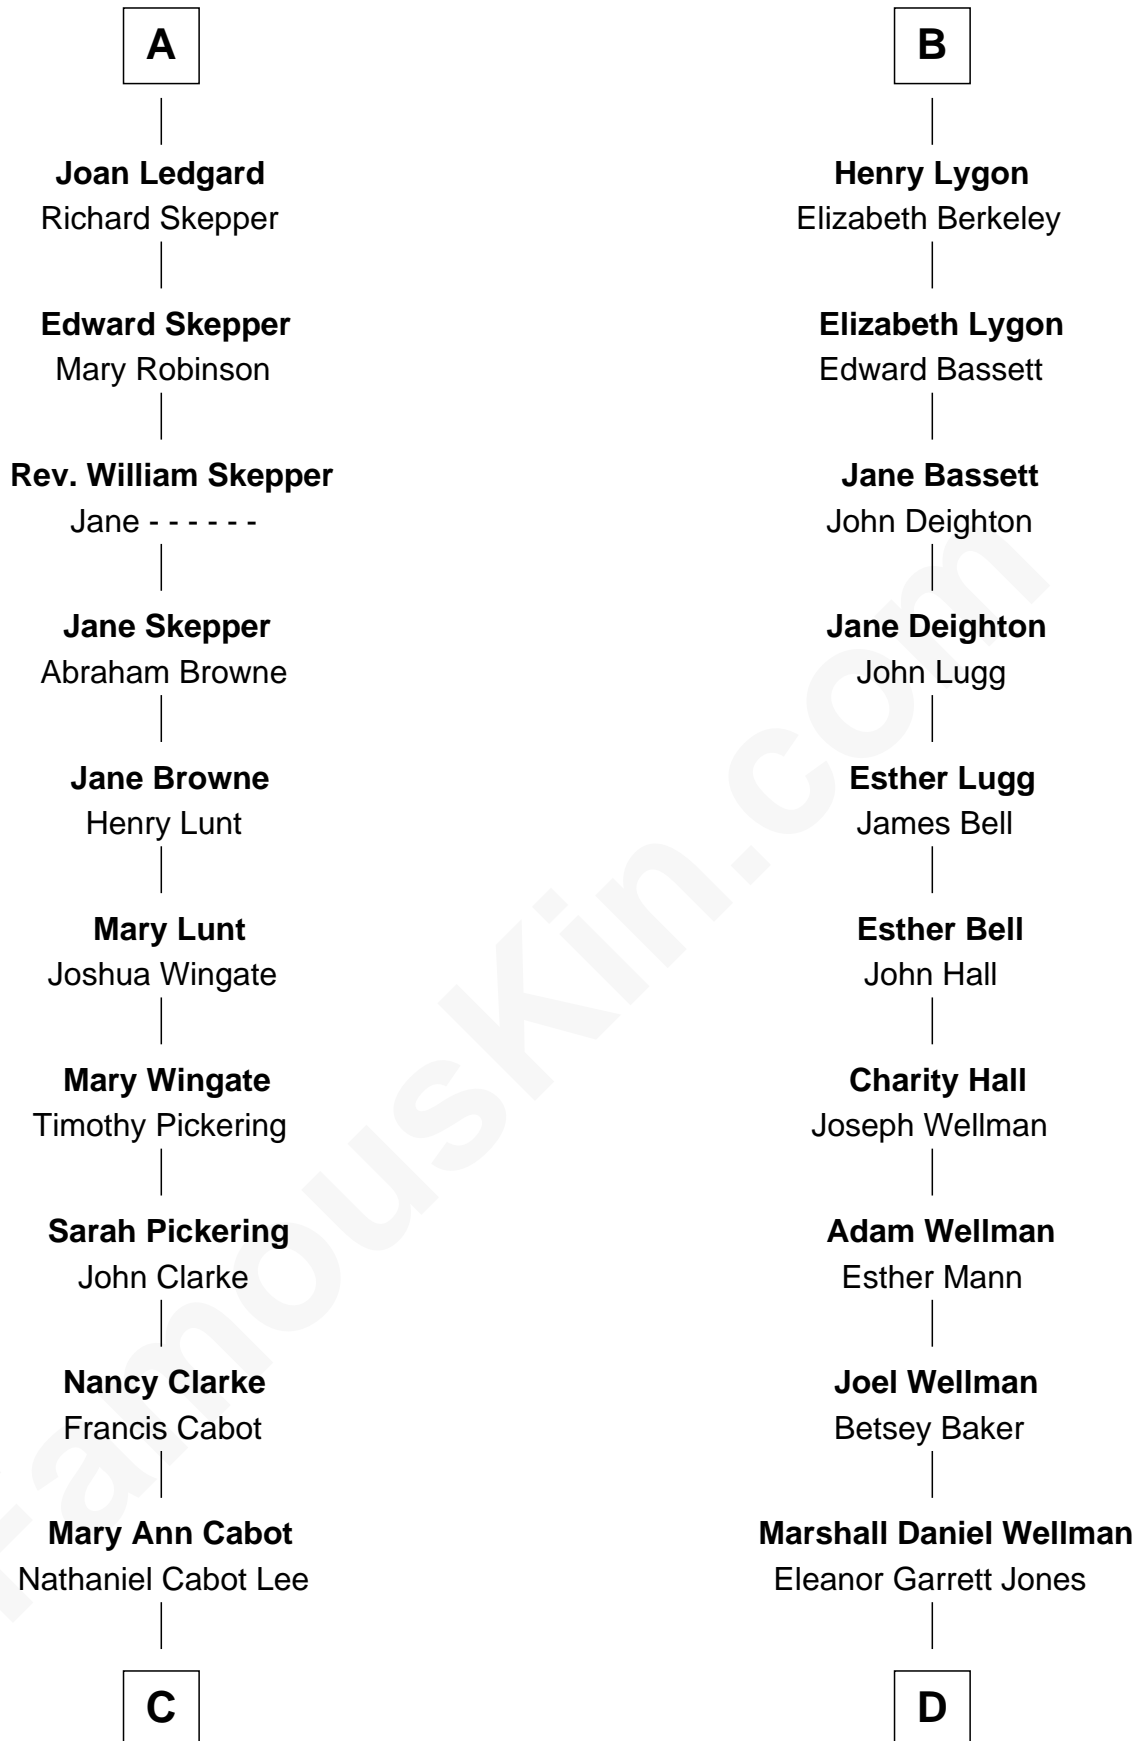

FamousKin.com

Relationship Chart of

Alice (Lee) Roosevelt

First Wife of President Theodore Roosevelt

18th cousin 1 time removed of

Jack London

Author of "The Call of the Wild"

C

John Clarke Lee
Harriet Paine Rose

George Cabot Lee
Caroline Watts Haskell

Alice (Lee) Roosevelt
Wife of President Theodore Roosevelt

D

Flora Wellman
William Henry Chaney

Jack London
Author of "The Call of the Wild"