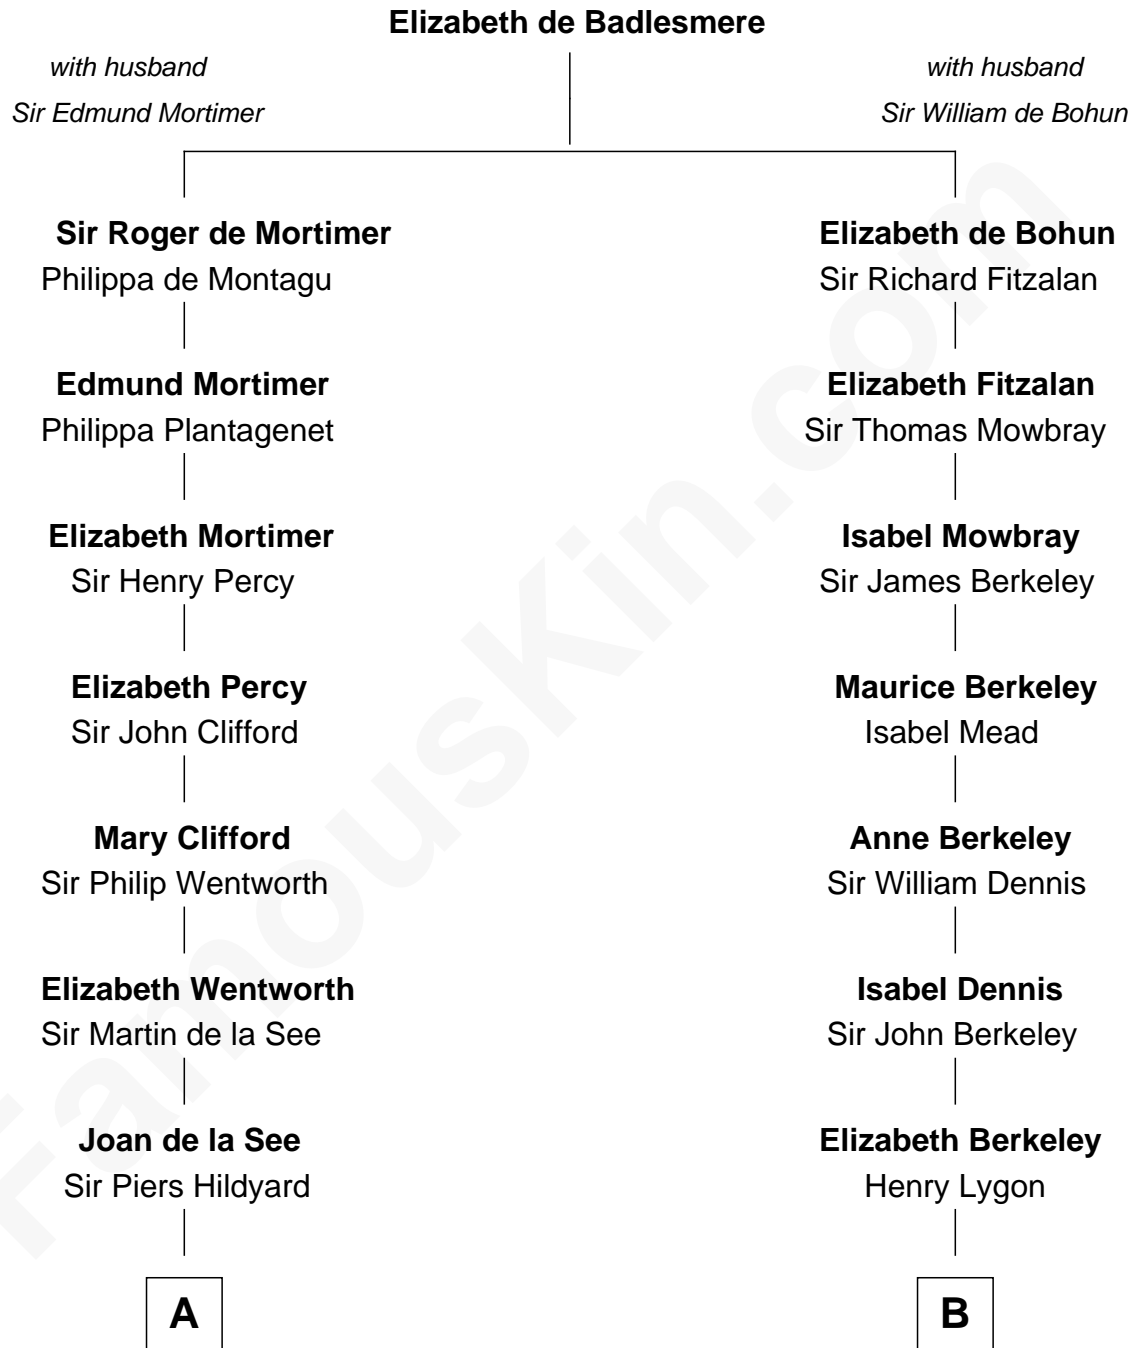

FamousKin.com

Relationship Chart of

Alice (Lee) Roosevelt

First Wife of President Theodore Roosevelt

17th cousin 3 times removed of

Jack London

Author of "The Call of the Wild"