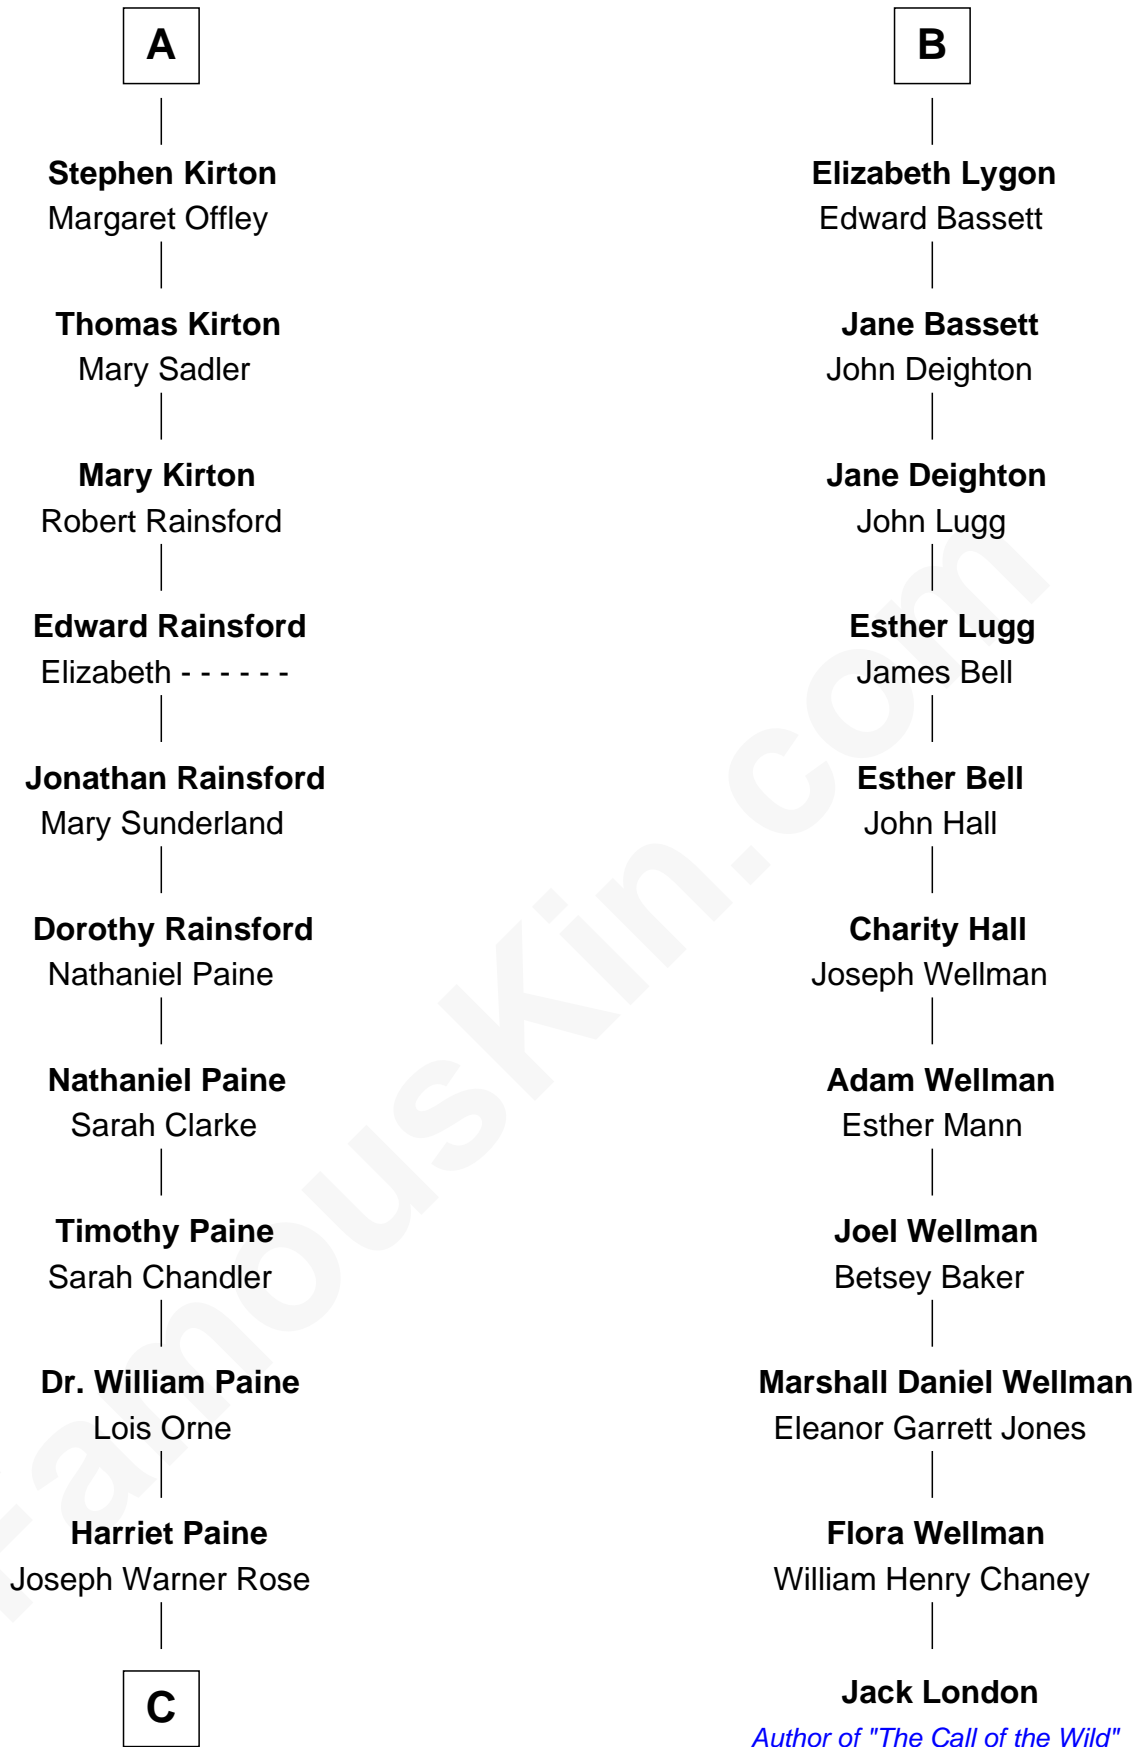

FamousKin.com

Relationship Chart of

Alice (Lee) Roosevelt

First Wife of President Theodore Roosevelt

17th cousin 2 times removed of

Jack London

Author of "The Call of the Wild"

C

—
Harriet Paine Rose

John Clarke Lee

—
George Cabot Lee

Caroline Watts Haskell

—
Alice (Lee) Roosevelt

Wife of President Theodore Roosevelt

FamousKin.com