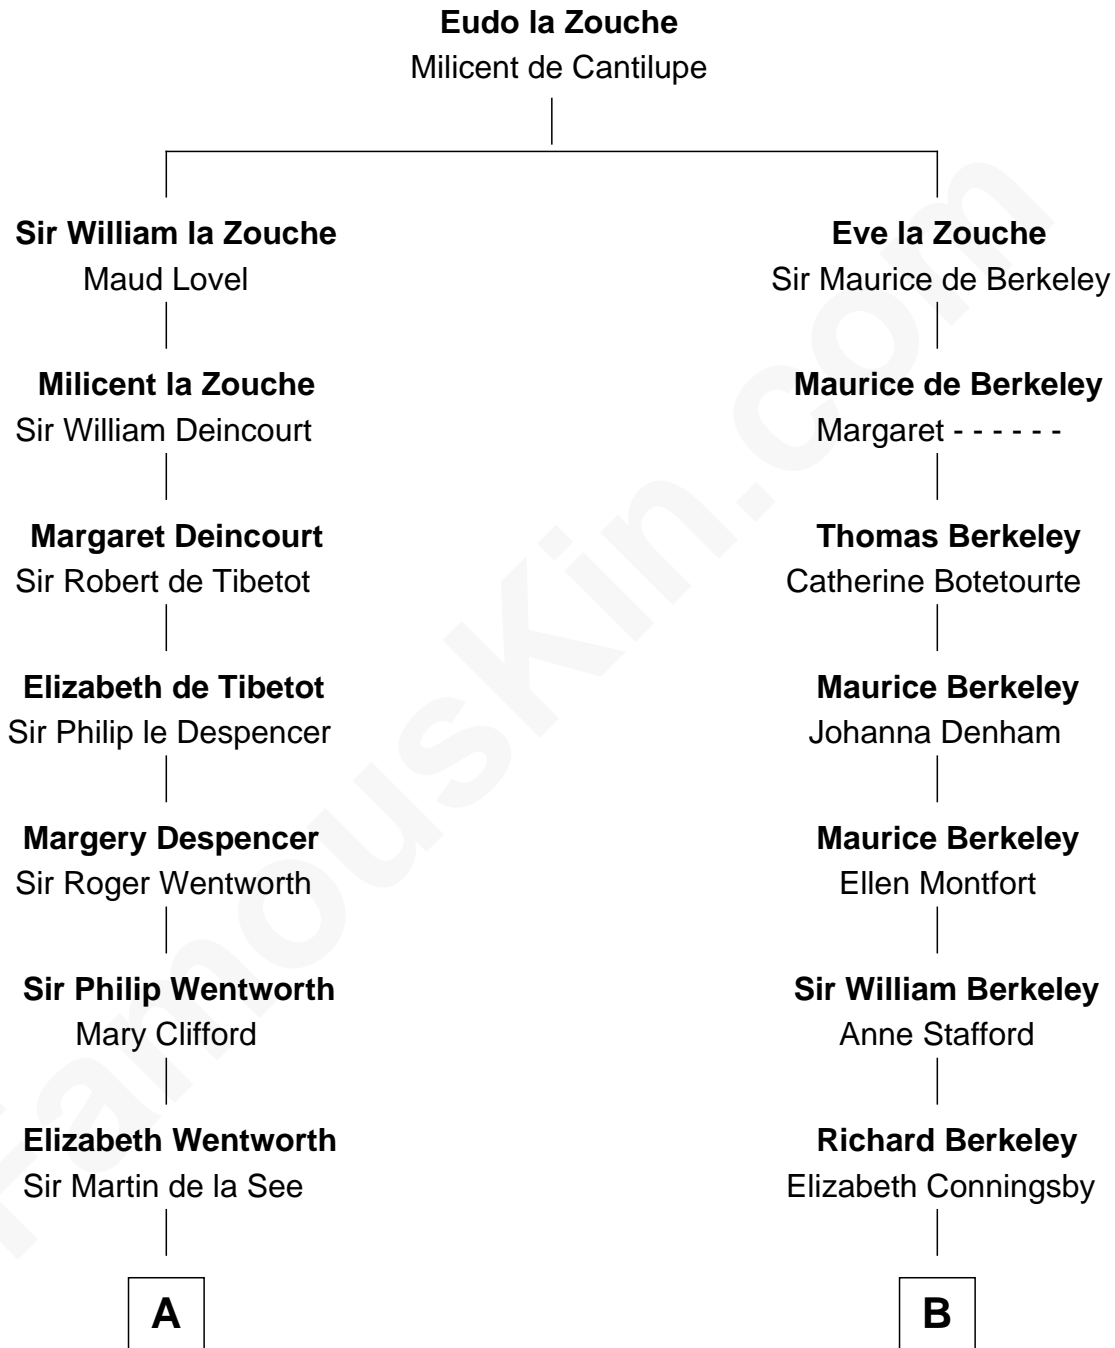

FamousKin.com

Relationship Chart of

Alice (Lee) Roosevelt

First Wife of President Theodore Roosevelt

19th cousin 2 times removed of

Jack London

Author of "The Call of the Wild"

C

Nancy Clarke
Francis Cabot

Mary Ann Cabot
Nathaniel Cabot Lee

John Clarke Lee
Harriet Paine Rose

George Cabot Lee
Caroline Watts Haskell

Alice (Lee) Roosevelt
Wife of President Theodore Roosevelt

D

Marshall Daniel Wellman
Eleanor Garrett Jones