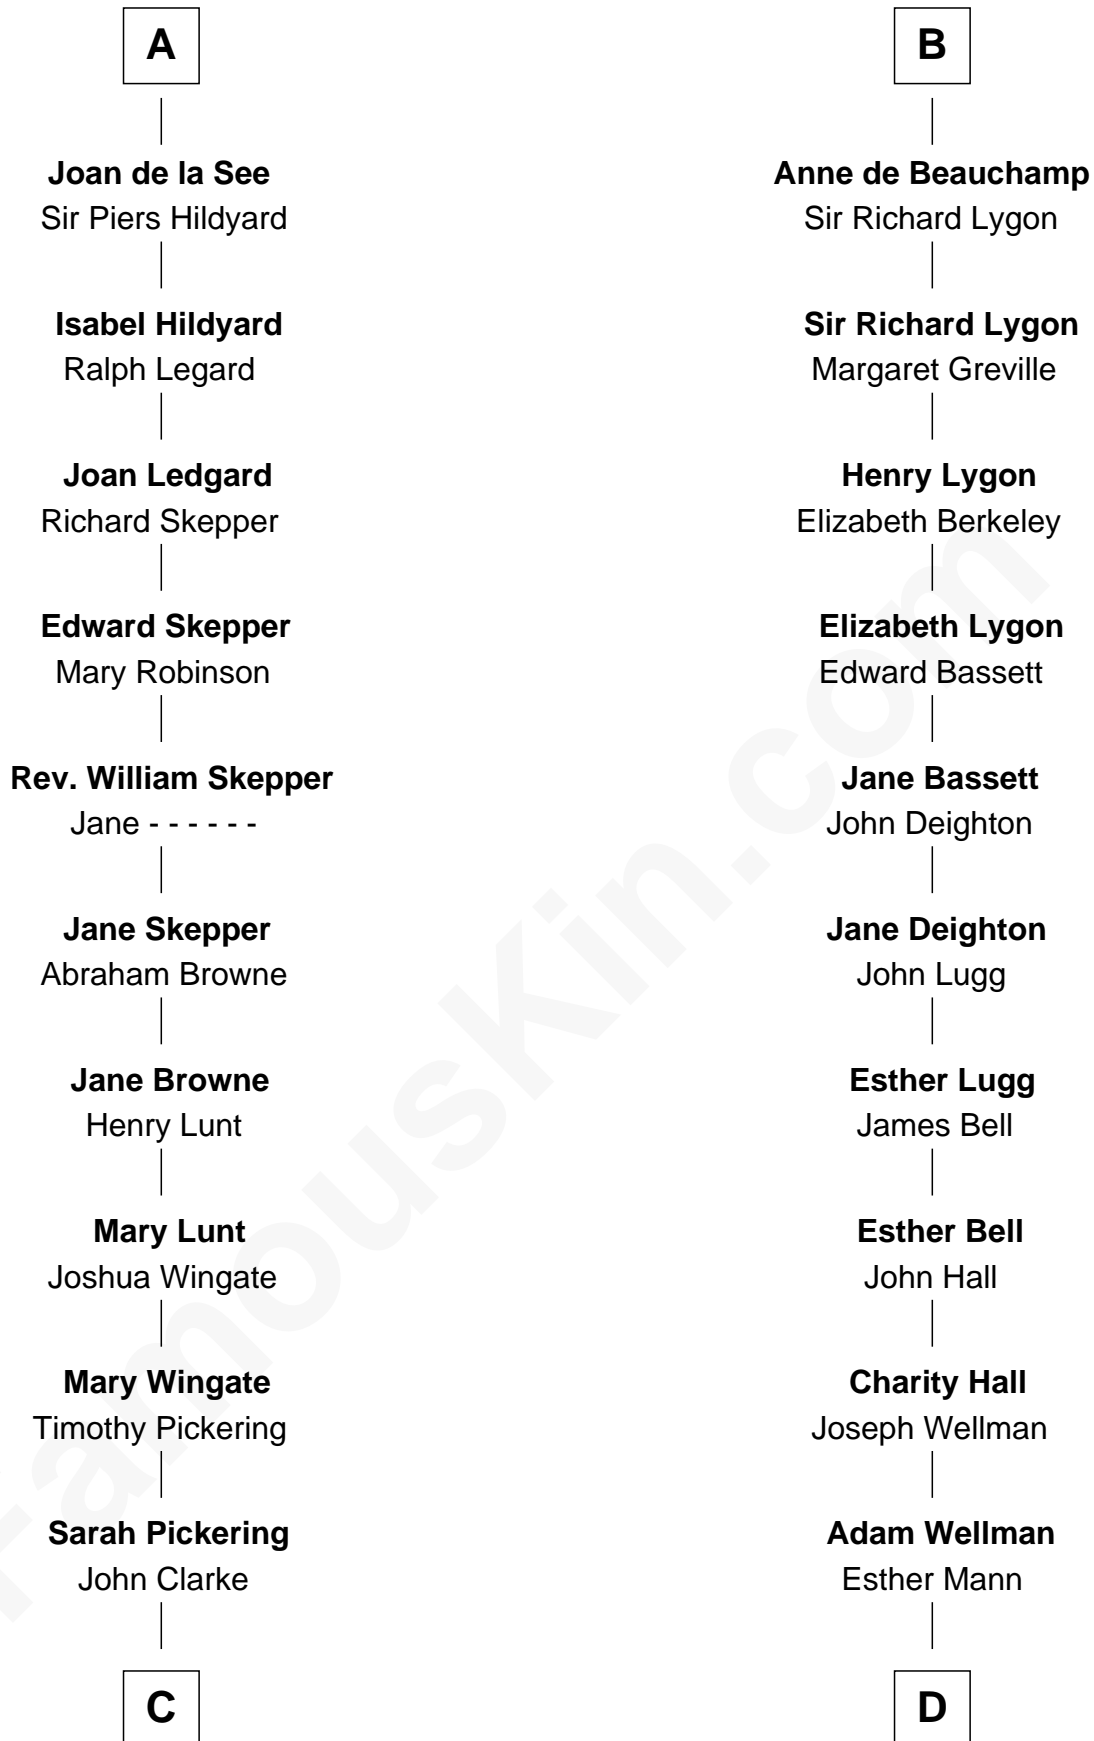

## Relationship Chart of

### Alice (Lee) Roosevelt

First Wife of President Theodore Roosevelt

20th cousin 1 time removed of

**Jack London**

Author of "The Call of the Wild"

**C**

**Nancy Clarke**

Francis Cabot

**Mary Ann Cabot**

Nathaniel Cabot Lee

**John Clarke Lee**

Harriet Paine Rose

**George Cabot Lee**

Caroline Watts Haskell

**Alice (Lee) Roosevelt**

*Wife of President Theodore Roosevelt*