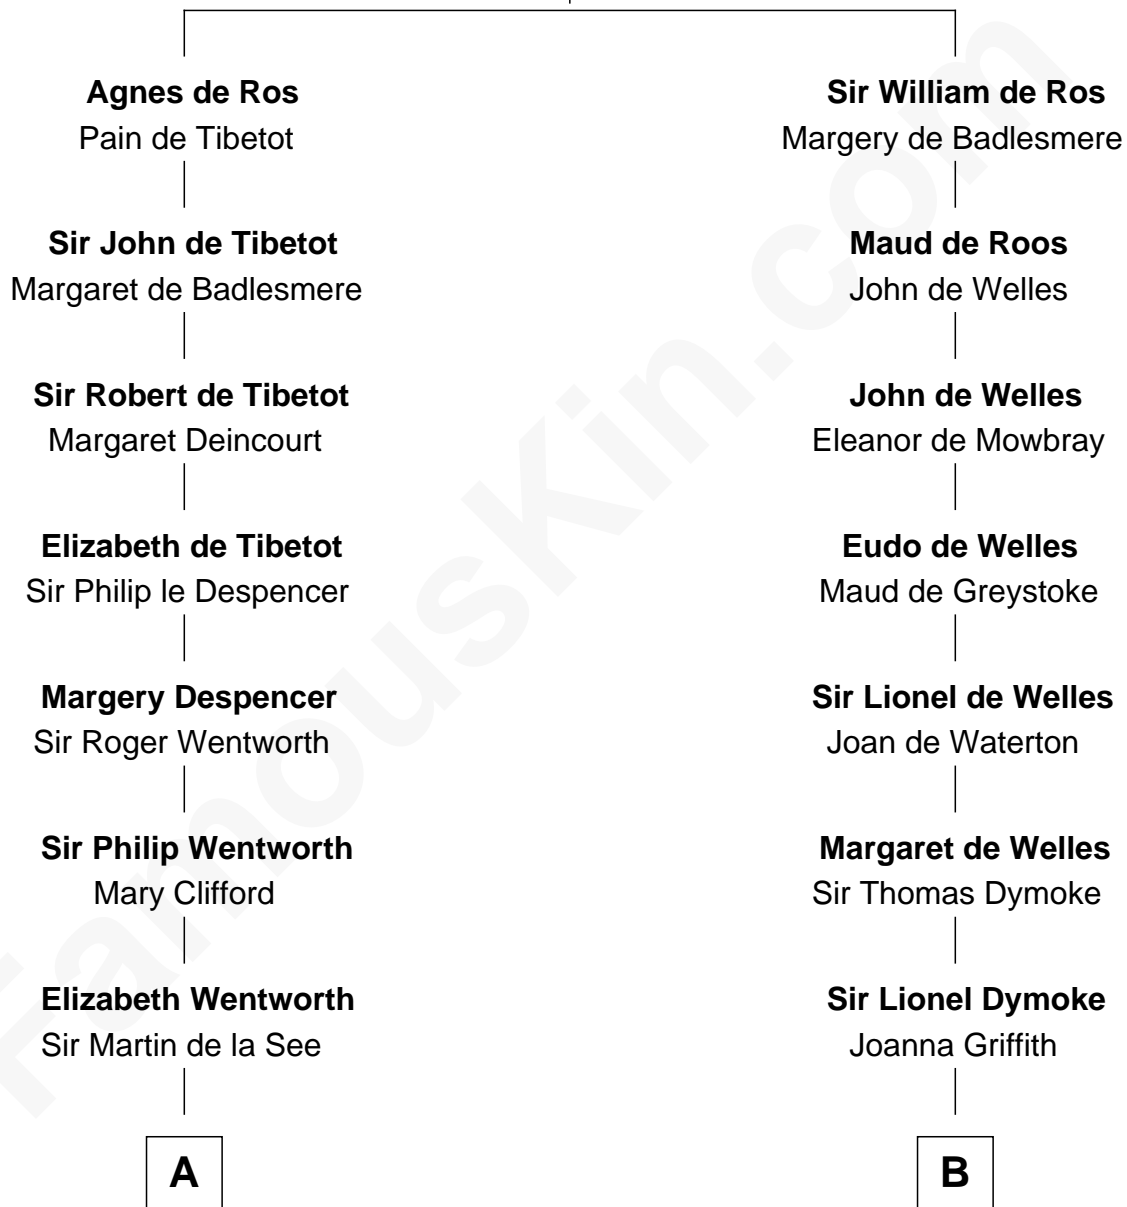

FamousKin.com

Relationship Chart of

Alice (Lee) Roosevelt

First Wife of President Theodore Roosevelt

21st cousin of

Lucille Ball

TV Actress - "I Love Lucy"

William de Ros
Maude de Vaux

C

Nancy Clarke
Francis Cabot

Mary Ann Cabot
Nathaniel Cabot Lee

John Clarke Lee
Harriet Paine Rose

George Cabot Lee
Caroline Watts Haskell

Alice (Lee) Roosevelt
Wife of President Theodore Roosevelt

D

Sally Bennet Osborn
Newman Durrell