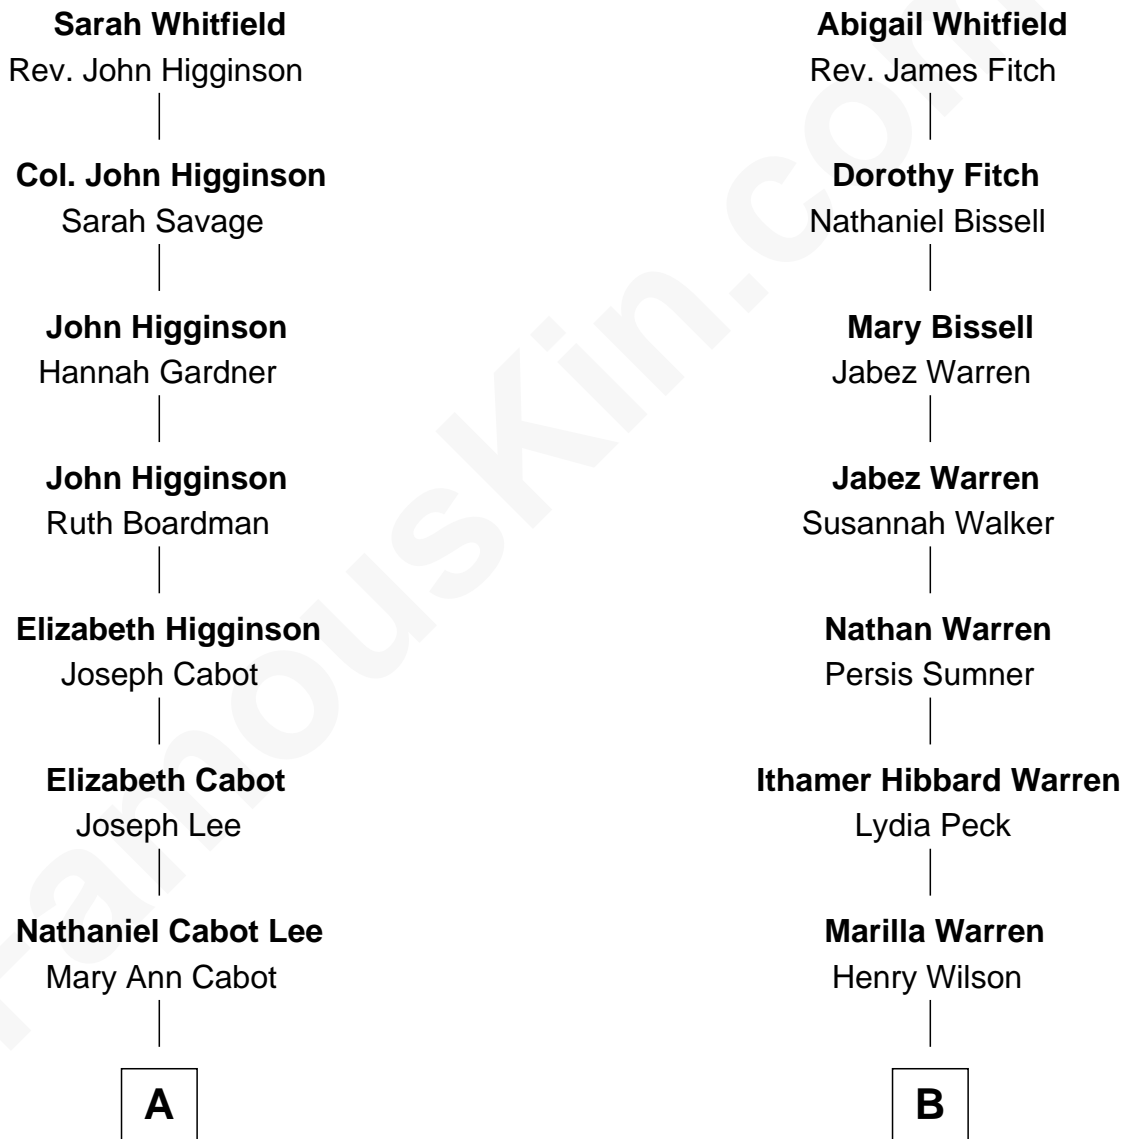

FamousKin.com

Relationship Chart of

Alice (Lee) Roosevelt

First Wife of President Theodore Roosevelt

9th cousin 2 times removed of

Brian Wilson

Co-Founder of The Beach Boys

Rev. Henry Whitfield

Dorothy Sheafe

A

John Clarke Lee
Harriet Paine Rose

George Cabot Lee
Caroline Watts Haskell

Alice (Lee) Roosevelt
Wife of President Theodore Roosevelt

B

George Washington Wilson
Mary Bailey

William Henry Wilson
Alta Lenora Chitwood