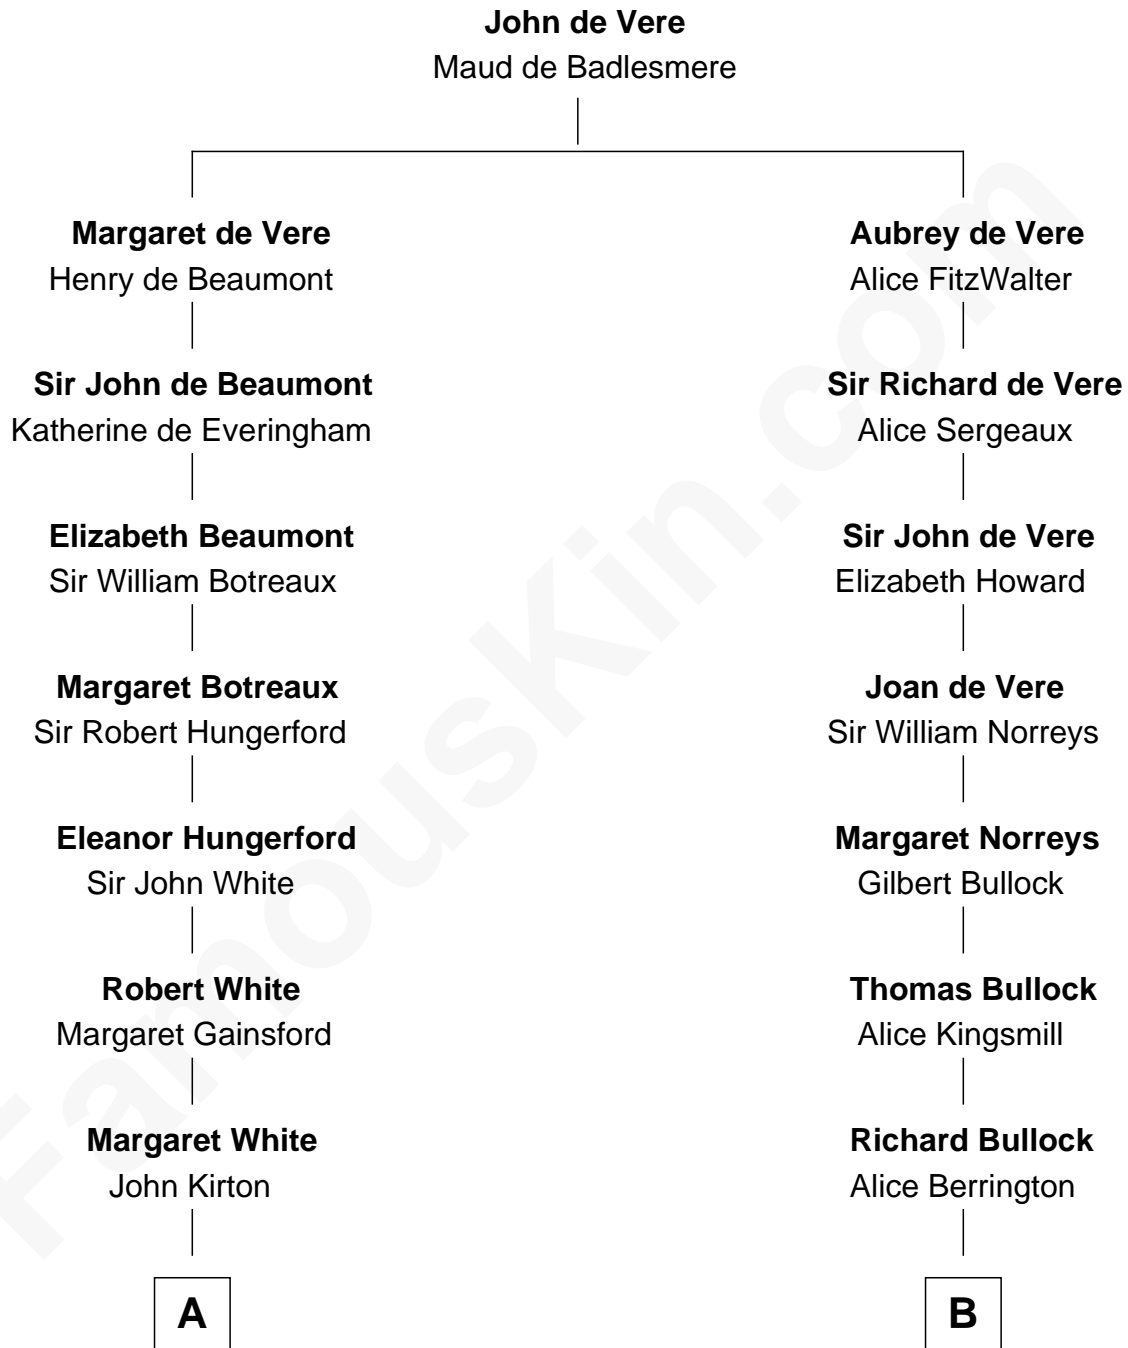

FamousKin.com

Relationship Chart of

Alice (Lee) Roosevelt

First Wife of President Theodore Roosevelt

19th cousin 2 times removed of

Brian Wilson

Co-Founder of The Beach Boys

C

Harriet Paine Rose

John Clarke Lee

George Cabot Lee

Caroline Watts Haskell

Alice (Lee) Roosevelt

Wife of President Theodore Roosevelt

D

George Washington Wilson

Mary Bailey

William Henry Wilson

Alta Lenora Chitwood

William Coral Wilson

Edith Sophia Sthole

Murray Gage Wilson

Audree Neva Korthof

Brian Wilson