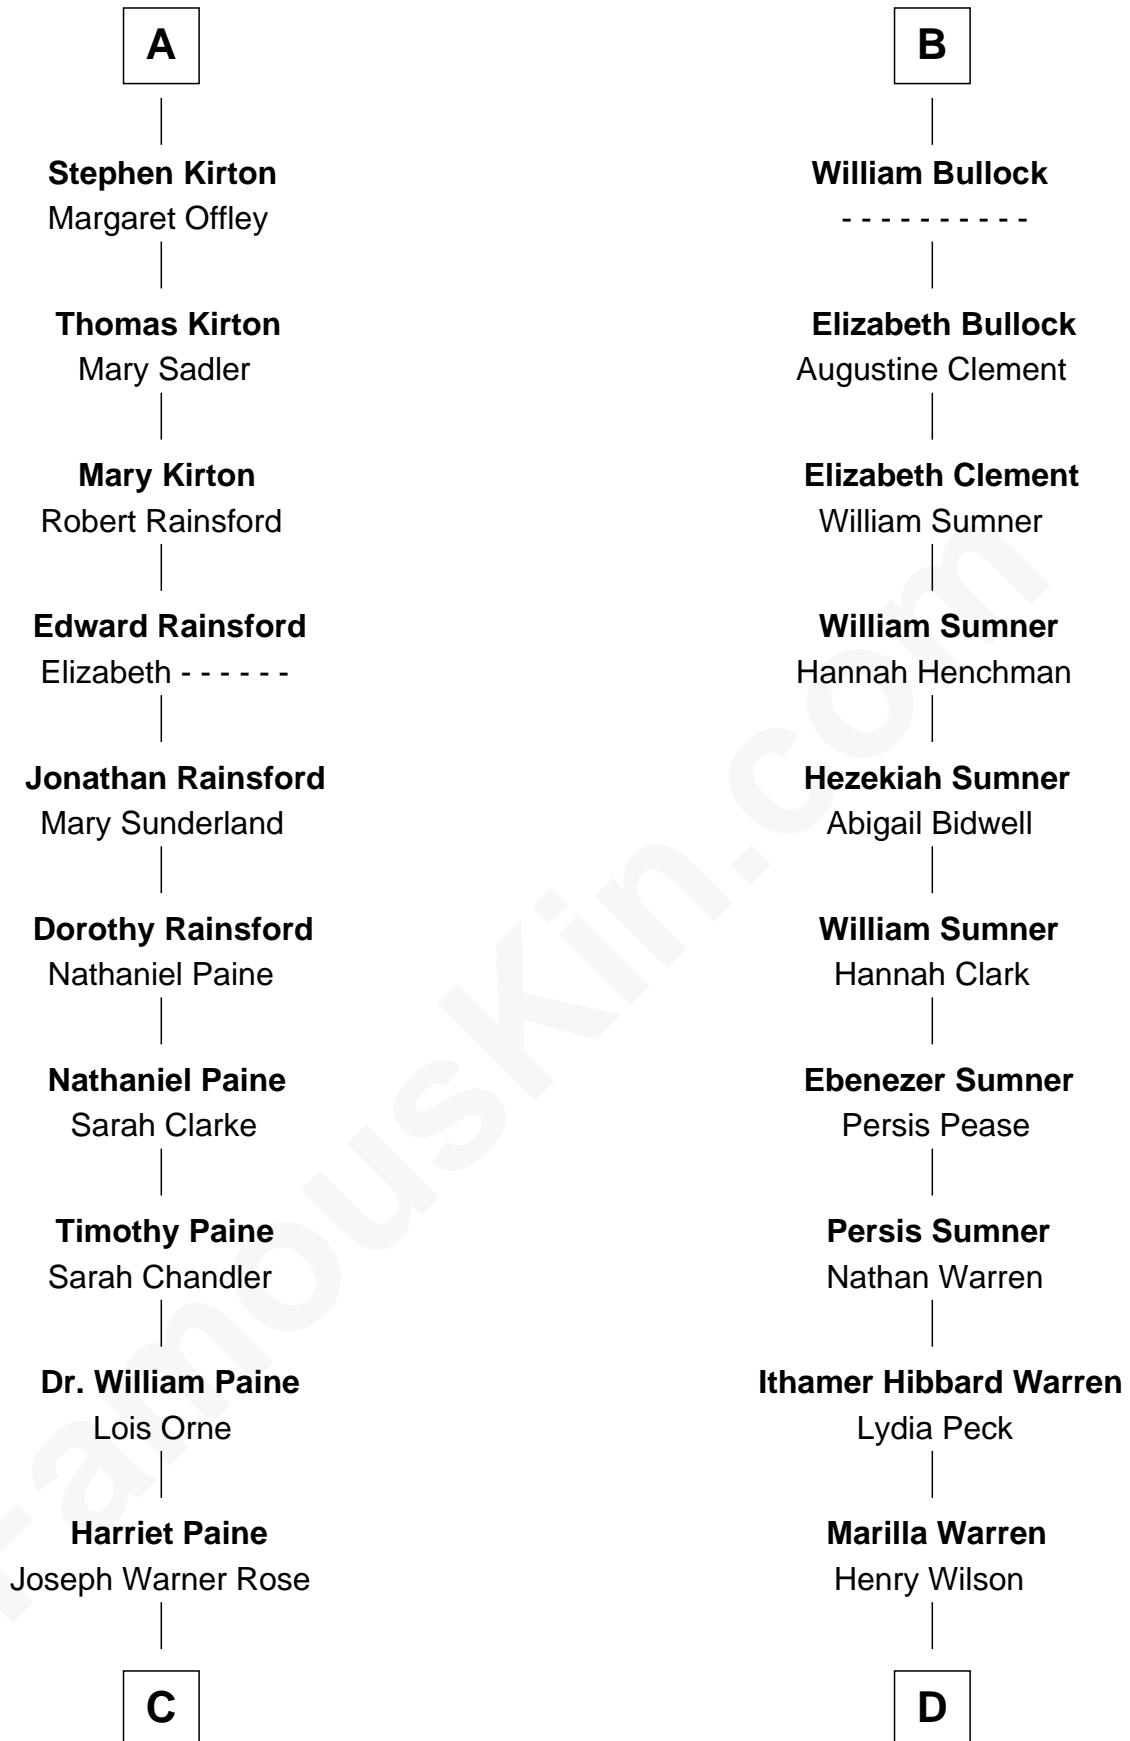

FamousKin.com

Relationship Chart of

Alice (Lee) Roosevelt

First Wife of President Theodore Roosevelt

19th cousin 2 times removed of

Brian Wilson

Co-Founder of The Beach Boys

C

Harriet Paine Rose

John Clarke Lee

George Cabot Lee

Caroline Watts Haskell

Alice (Lee) Roosevelt

Wife of President Theodore Roosevelt

D

George Washington Wilson

Mary Bailey

William Henry Wilson

Alta Lenora Chitwood

William Coral Wilson

Edith Sophia Sthole

Murray Gage Wilson

Audree Neva Korthof

Brian Wilson