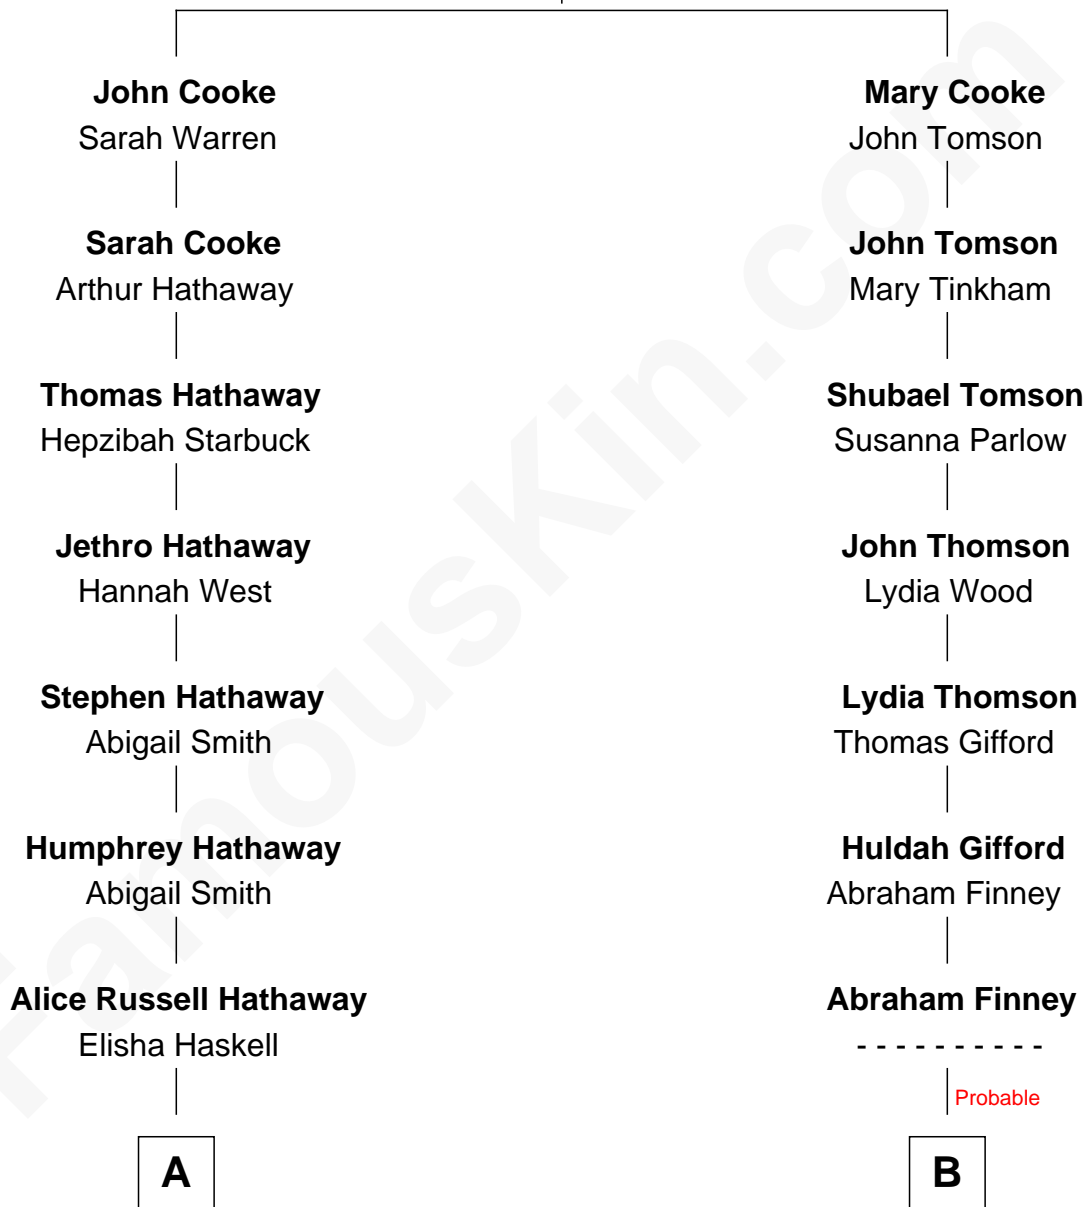

FamousKin.com

Relationship Chart of

Alice (Lee) Roosevelt

First Wife of President Theodore Roosevelt

8th cousin 3 times removed of

Brian Wilson

Co-Founder of The Beach Boys

Francis Cooke
Hester le Mahieu

A

Caroline Watts Haskell

George Cabot Lee

Alice (Lee) Roosevelt

Wife of President Theodore Roosevelt

B

Eli Barnum Finney

Ellen Celia Coughlin