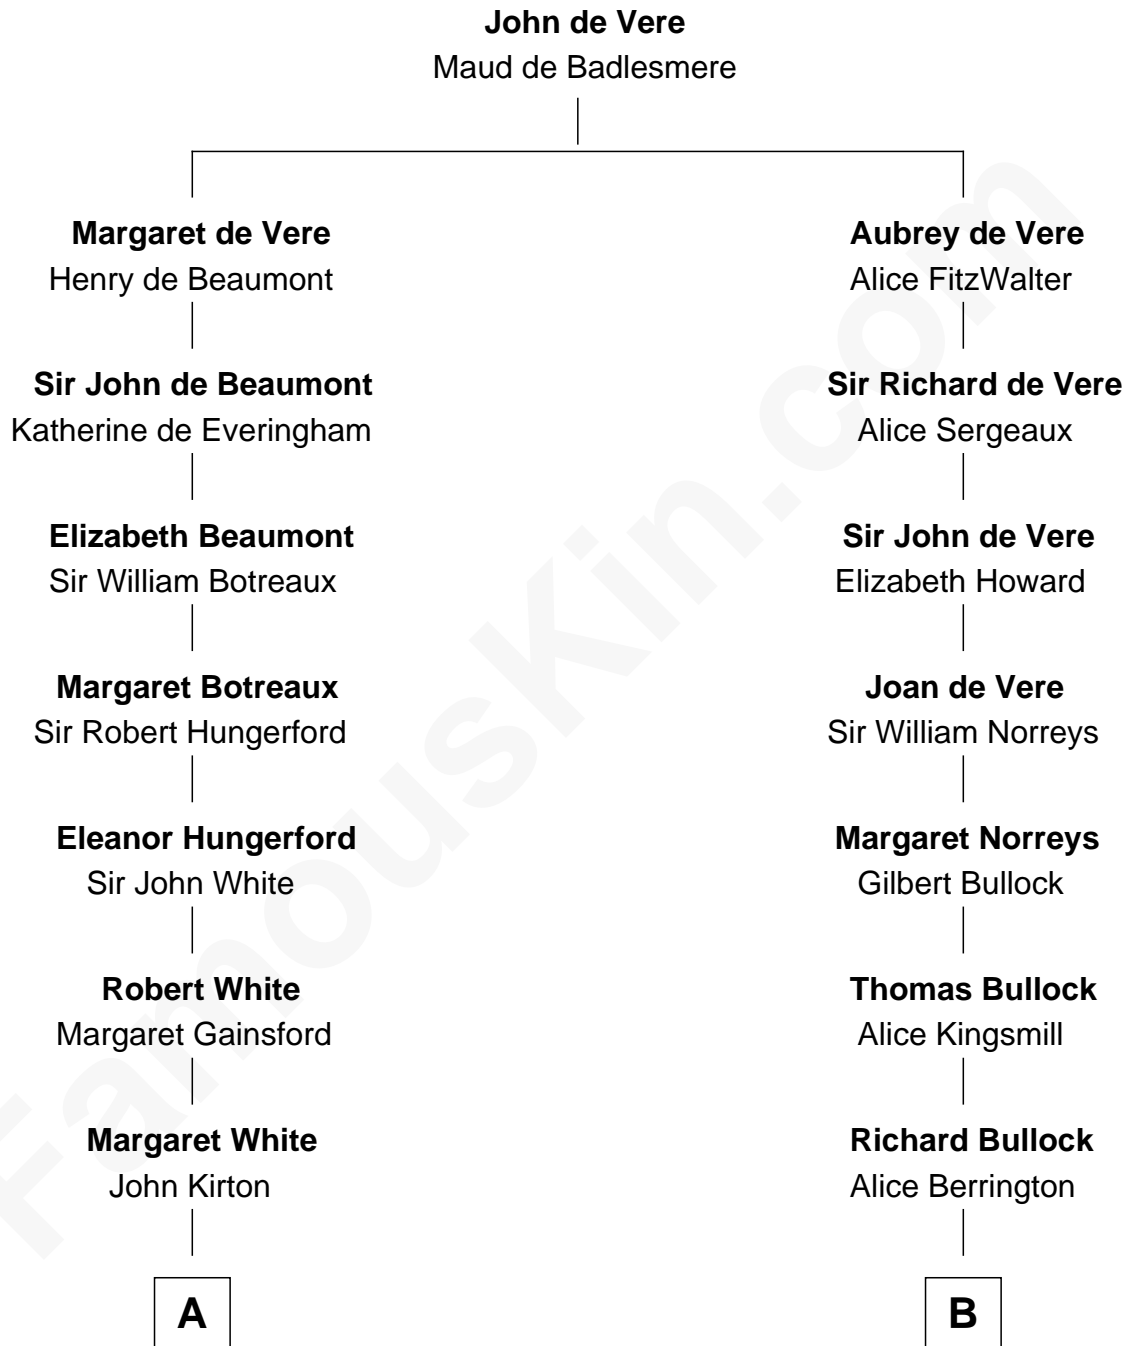

FamousKin.com

Relationship Chart of

Alice (Lee) Roosevelt

First Wife of President Theodore Roosevelt

19th cousin 2 times removed of

Dennis Wilson

Co-Founder of The Beach Boys