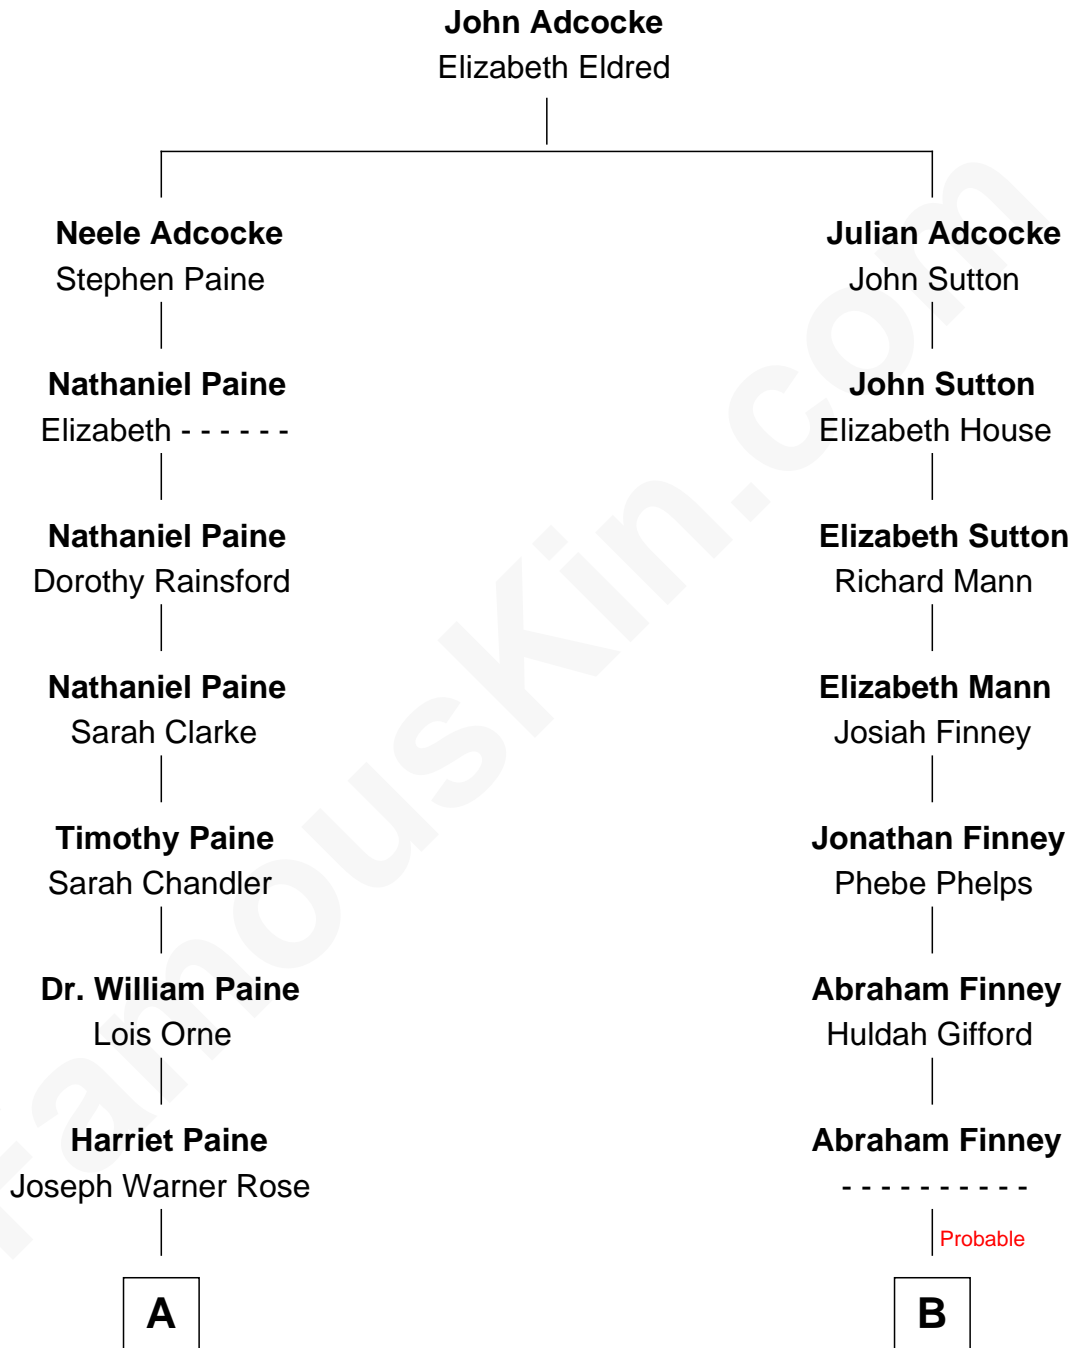

FamousKin.com

Relationship Chart of

Alice (Lee) Roosevelt

First Wife of President Theodore Roosevelt

9th cousin 2 times removed of

Dennis Wilson

Co-Founder of The Beach Boys