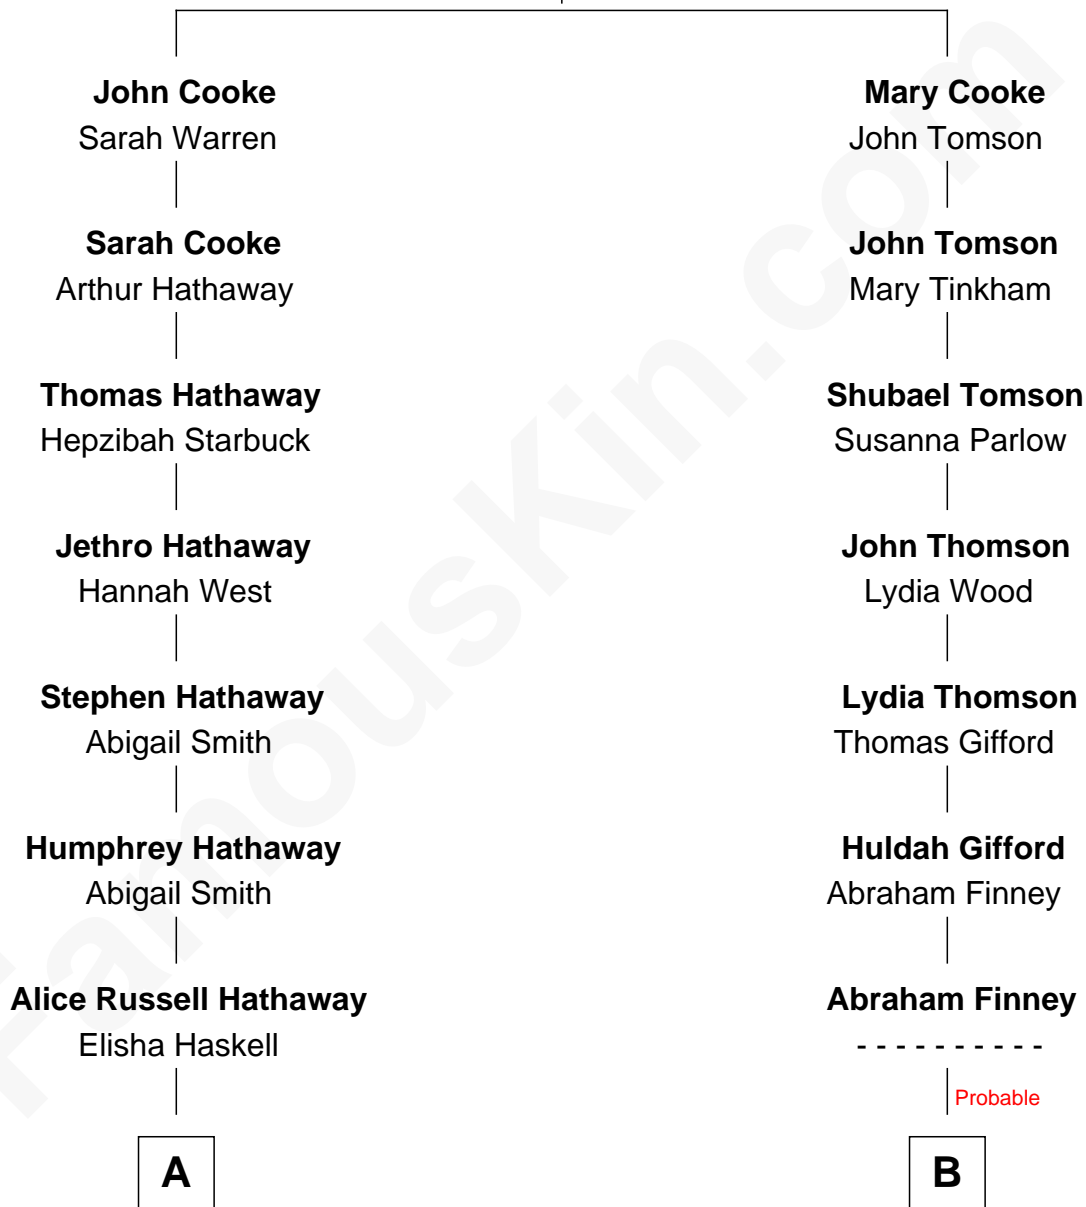

## Relationship Chart of

### Alice (Lee) Roosevelt

*First Wife of President Theodore Roosevelt*

8th cousin 3 times removed of

### Dennis Wilson

*Co-Founder of The Beach Boys*

**Francis Cooke**  
Hester le Mahieu

**A**

**Caroline Watts Haskell**

George Cabot Lee

**Alice (Lee) Roosevelt**

*Wife of President Theodore Roosevelt*