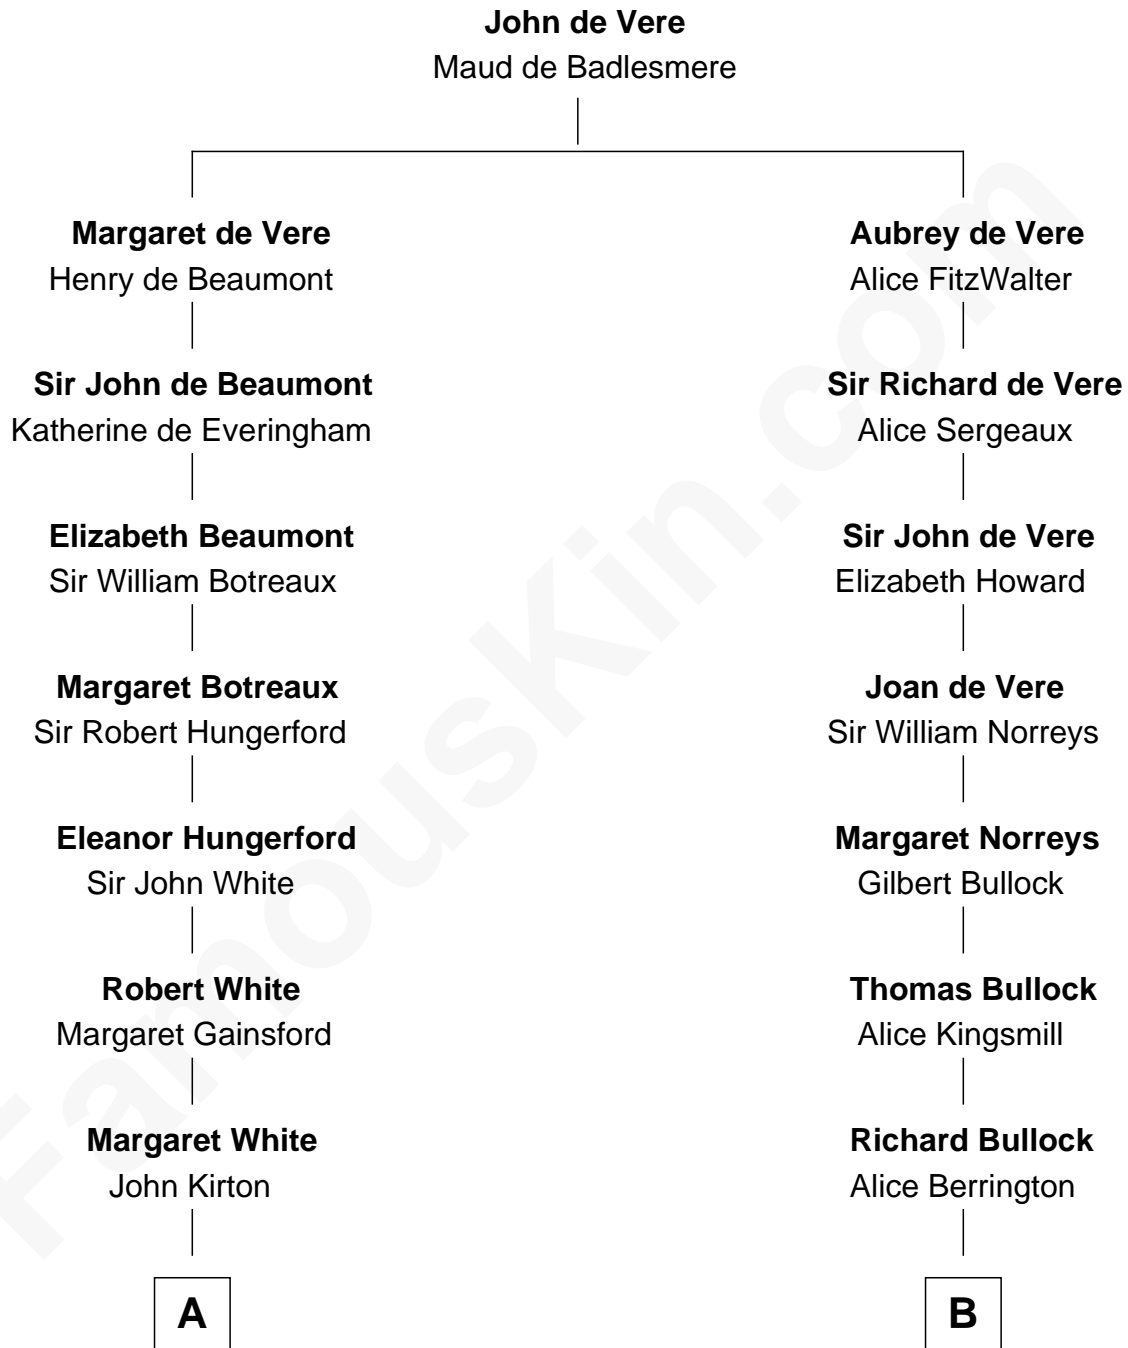

FamousKin.com

Relationship Chart of

Alice (Lee) Roosevelt

First Wife of President Theodore Roosevelt

19th cousin 2 times removed of

Carl Wilson

Co-Founder of The Beach Boys