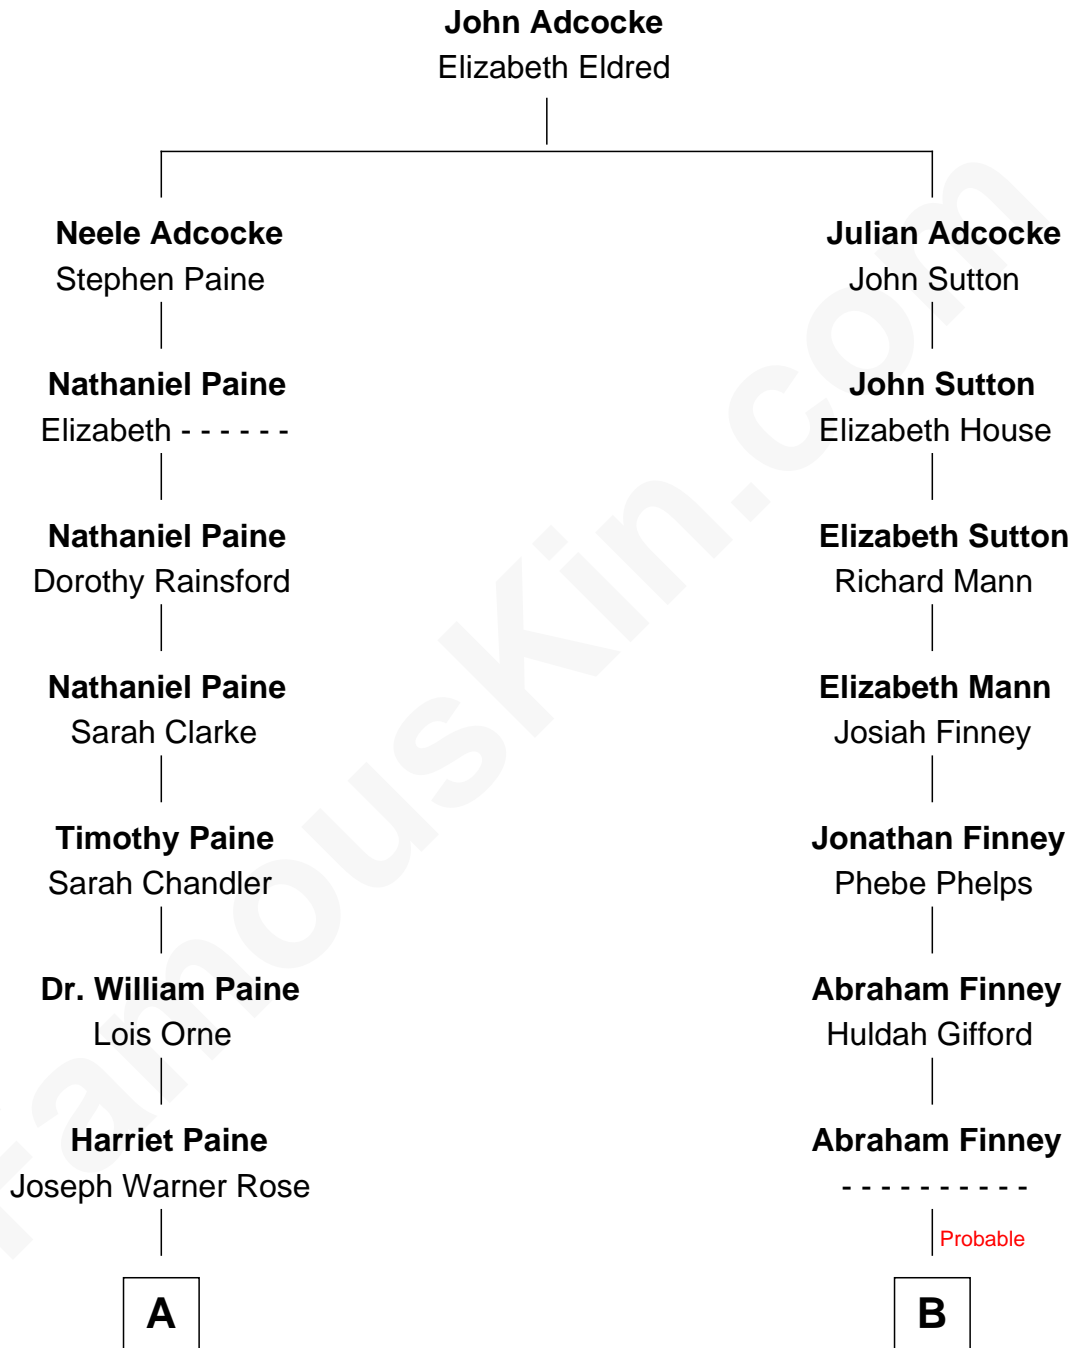

FamousKin.com

Relationship Chart of

Alice (Lee) Roosevelt

First Wife of President Theodore Roosevelt

9th cousin 2 times removed of

Carl Wilson

Co-Founder of The Beach Boys

A

Harriet Paine Rose

John Clarke Lee

George Cabot Lee

Caroline Watts Haskell

Alice (Lee) Roosevelt

Wife of President Theodore Roosevelt

B

Eli Barnum Finney