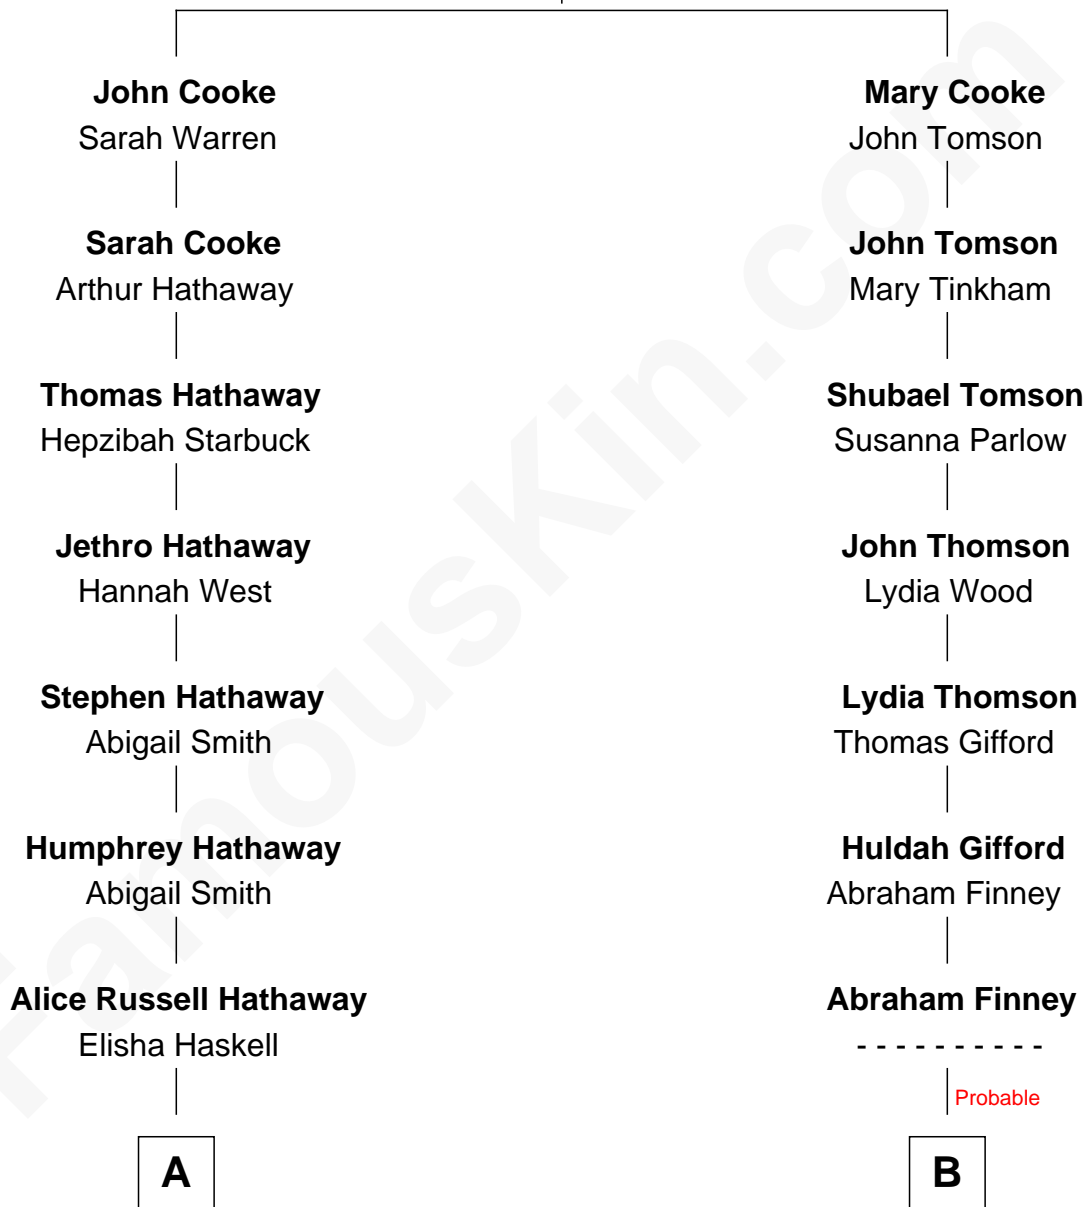

FamousKin.com

Relationship Chart of

Alice (Lee) Roosevelt

First Wife of President Theodore Roosevelt

8th cousin 3 times removed of

Carl Wilson

Co-Founder of The Beach Boys

Francis Cooke
Hester le Mahieu

A

Caroline Watts Haskell

George Cabot Lee

Alice (Lee) Roosevelt

Wife of President Theodore Roosevelt

B

Eli Barnum Finney

Ellen Celia Coughlin