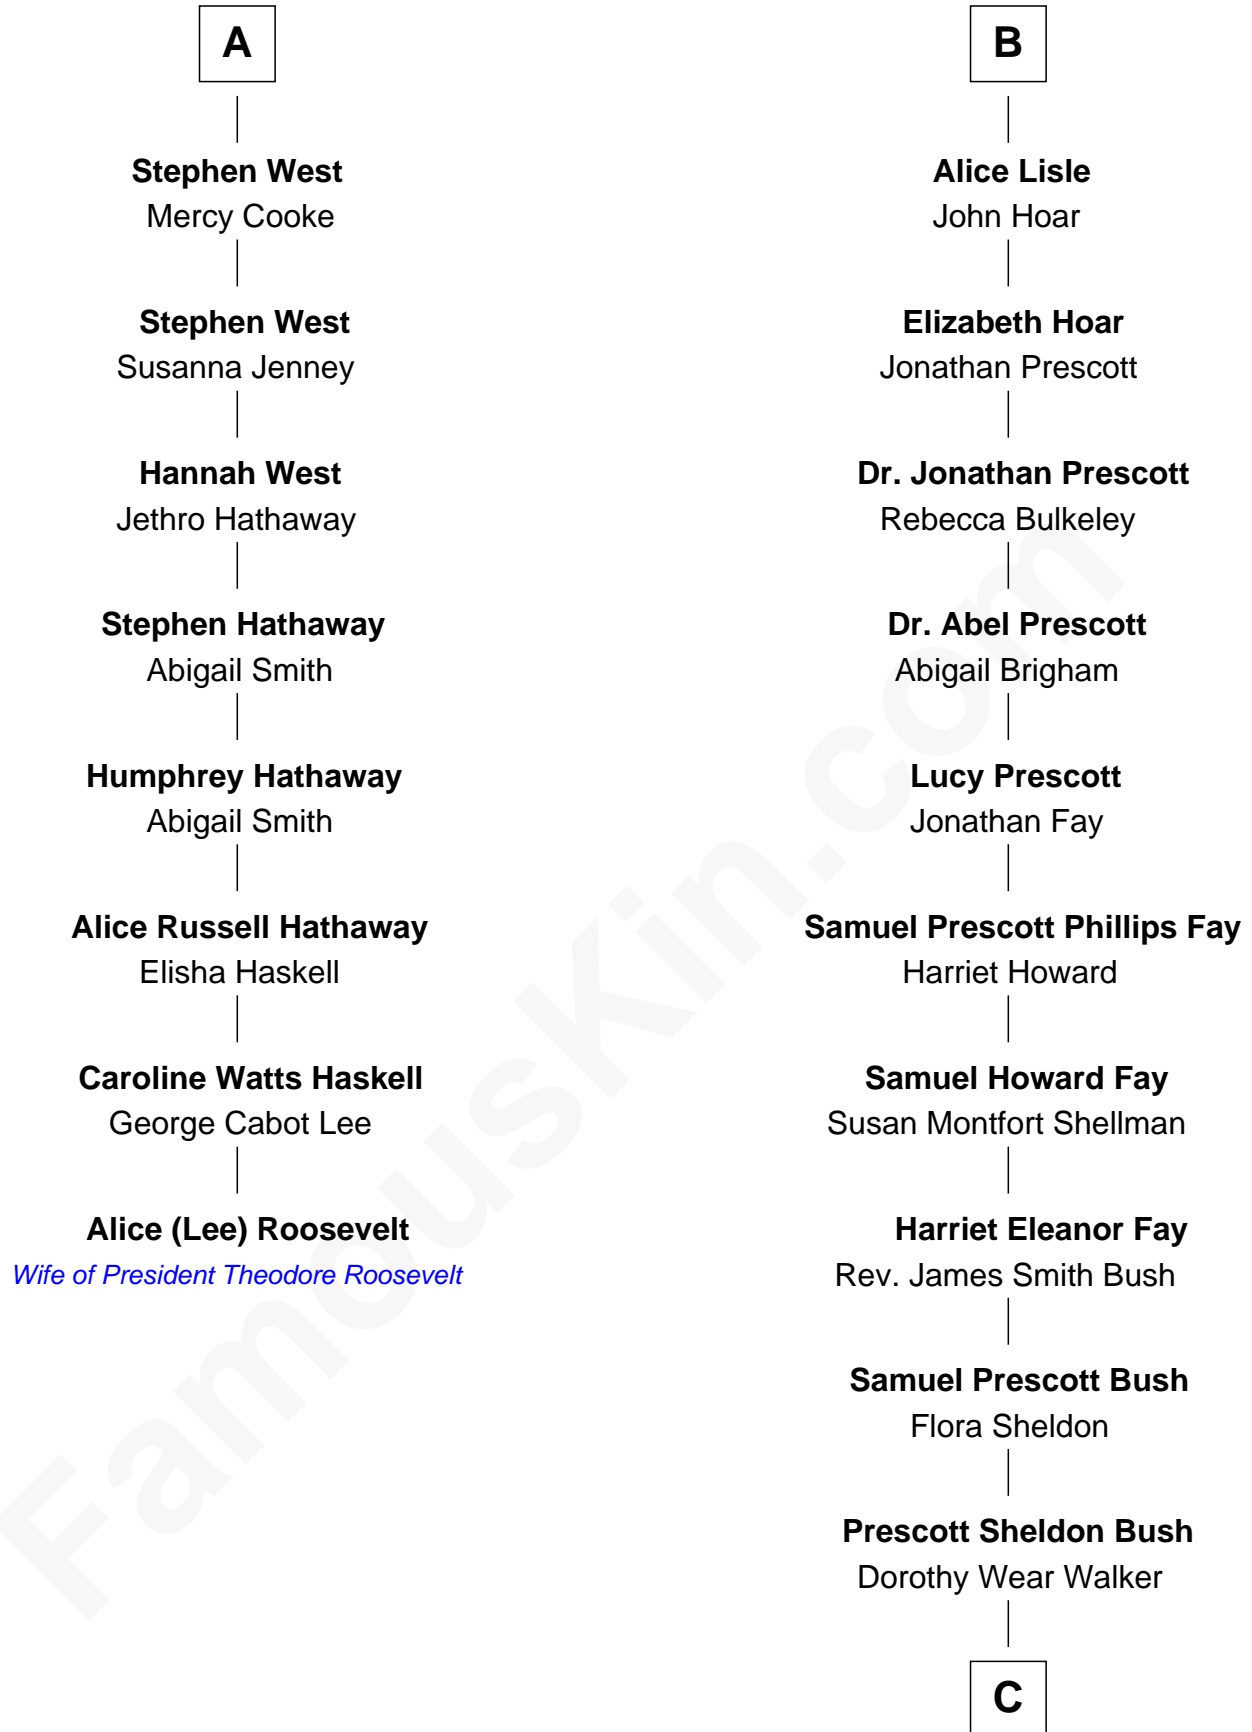

## Relationship Chart of

### Alice (Lee) Roosevelt

*First Wife of President Theodore Roosevelt*

14th cousin 4 times removed of

### Jeb Bush

*43rd Governor of Florida*

**Sir Humphrey Stafford**

Eleanor Aylesbury

FamousKin.com