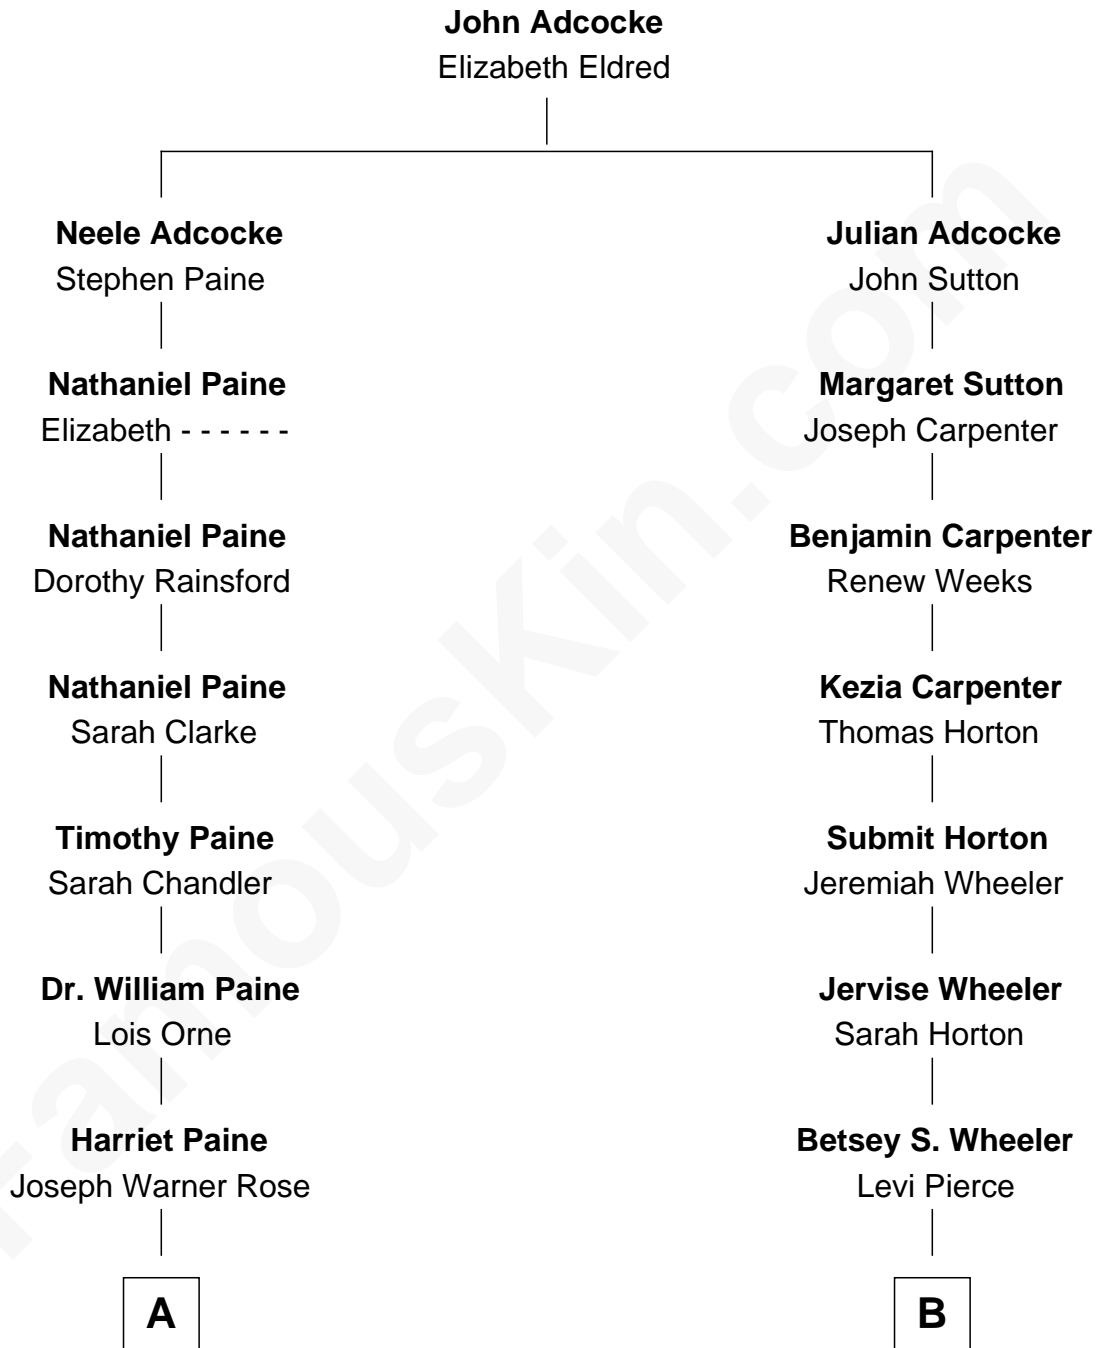

FamousKin.com

Relationship Chart of

Alice (Lee) Roosevelt

First Wife of President Theodore Roosevelt

9th cousin 3 times removed of

Jeb Bush

43rd Governor of Florida

A

Harriet Paine Rose

John Clarke Lee

George Cabot Lee

Caroline Watts Haskell

Alice (Lee) Roosevelt

Wife of President Theodore Roosevelt

B

Elizabeth Slade Pierce

Cortland Philip Livingston Butler

Mary Elizabeth Butler

Robert Emmet Sheldon

Flora Sheldon

Samuel Prescott Bush

Prescott Sheldon Bush

Dorothy Wear Walker

George Herbert Walker Bush