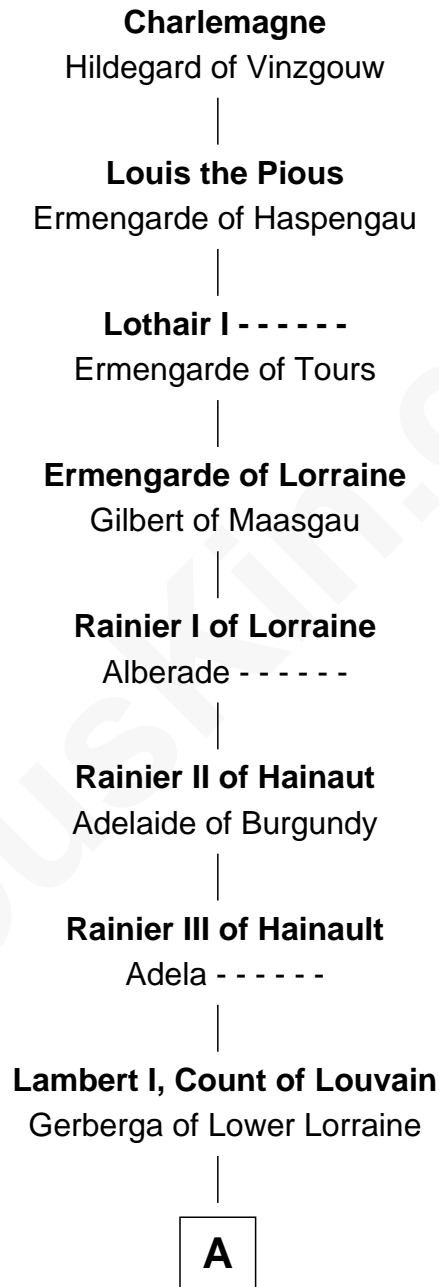

**FamousKin.com**  
**Relationship Chart of**  
**Alice (Lee) Roosevelt**

*First Wife of President Theodore Roosevelt*

**33rd Great-granddaughter of**

**Charlemagne**

*King of the Franks*

**A**

**Lambert II, Count of Louvain**

Oda of Lorraine

**Henry II, Count of Louvain**

Adela of Orthen

**Gottfried I, Count of Louvain**

Ide de Chiny

**Alice of Louvain**

William d'Aubenev

**William d'Aubenev**

Maud de St. Hilary

**William d'Aubenev**

Mabel of Chester

**Nichole d'Aubenev**

Sir Roger de Somery

**Maud de Somery**

Sir Henry de Erdington

**Sir Henry de Erdington**