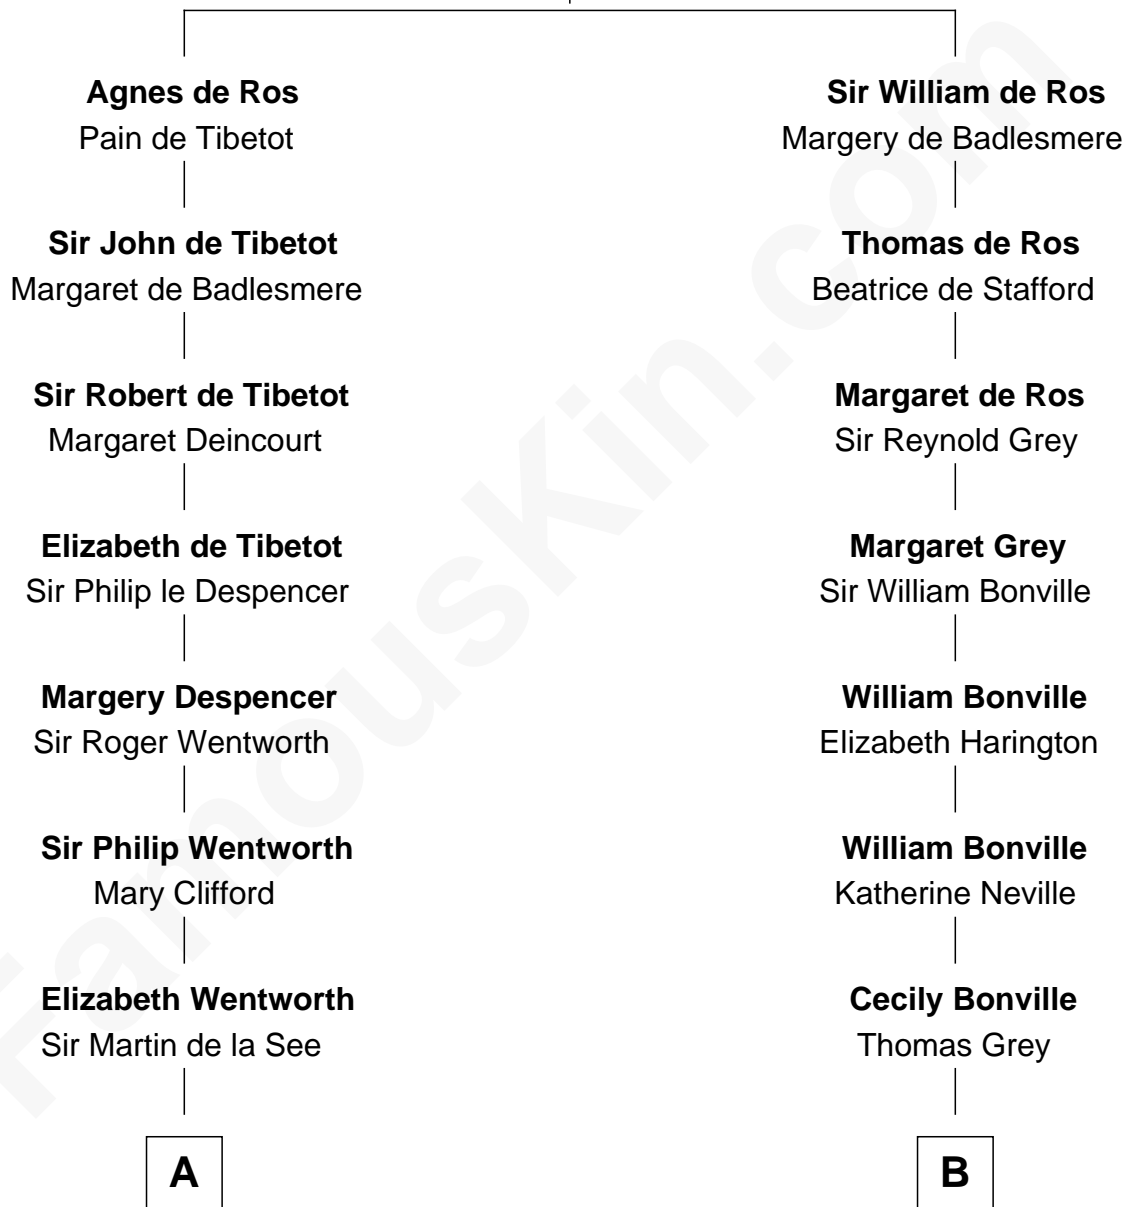

FamousKin.com

Relationship Chart of

Alice (Lee) Roosevelt

First Wife of President Theodore Roosevelt

18th cousin 3 times removed of

John Brown

American Abolitionist

William de Ros
Maude de Vaux

C

Nancy Clarke
Francis Cabot

Mary Ann Cabot
Nathaniel Cabot Lee

John Clarke Lee
Harriet Paine Rose

George Cabot Lee
Caroline Watts Haskell

Alice (Lee) Roosevelt
Wife of President Theodore Roosevelt

D

Ruth Mills
Owen Brown