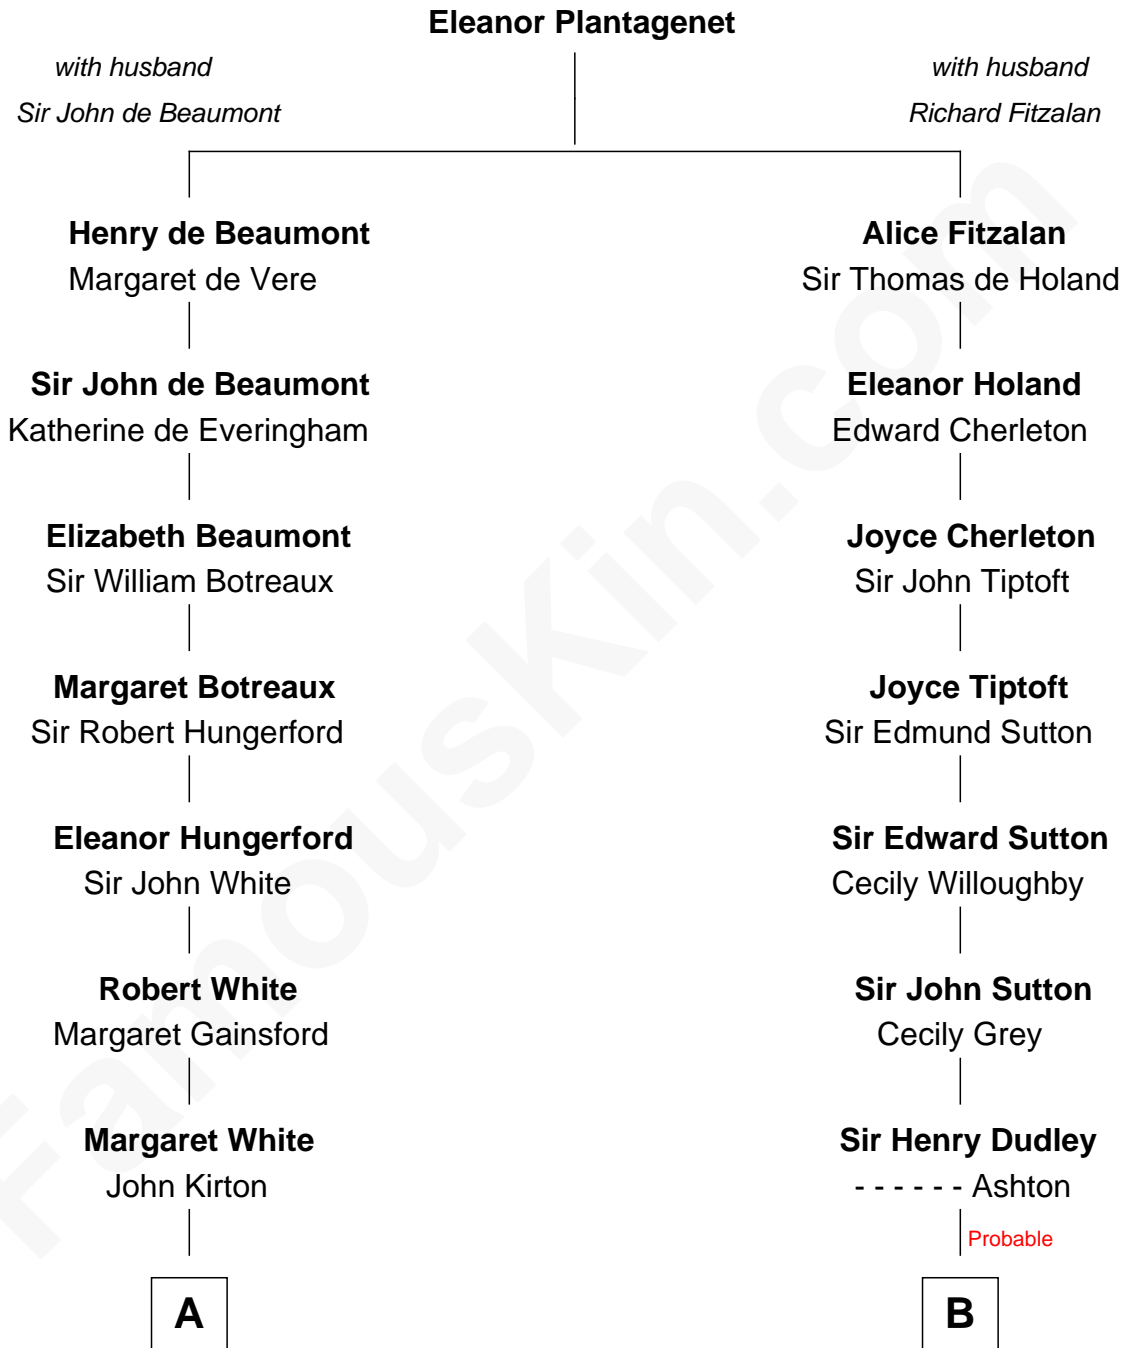

## Relationship Chart of

### Alice (Lee) Roosevelt

*First Wife of President Theodore Roosevelt*

16th cousin 3 times removed of

**John Brown**

*American Abolitionist*

**C**

—  
**Harriet Paine Rose**

John Clarke Lee