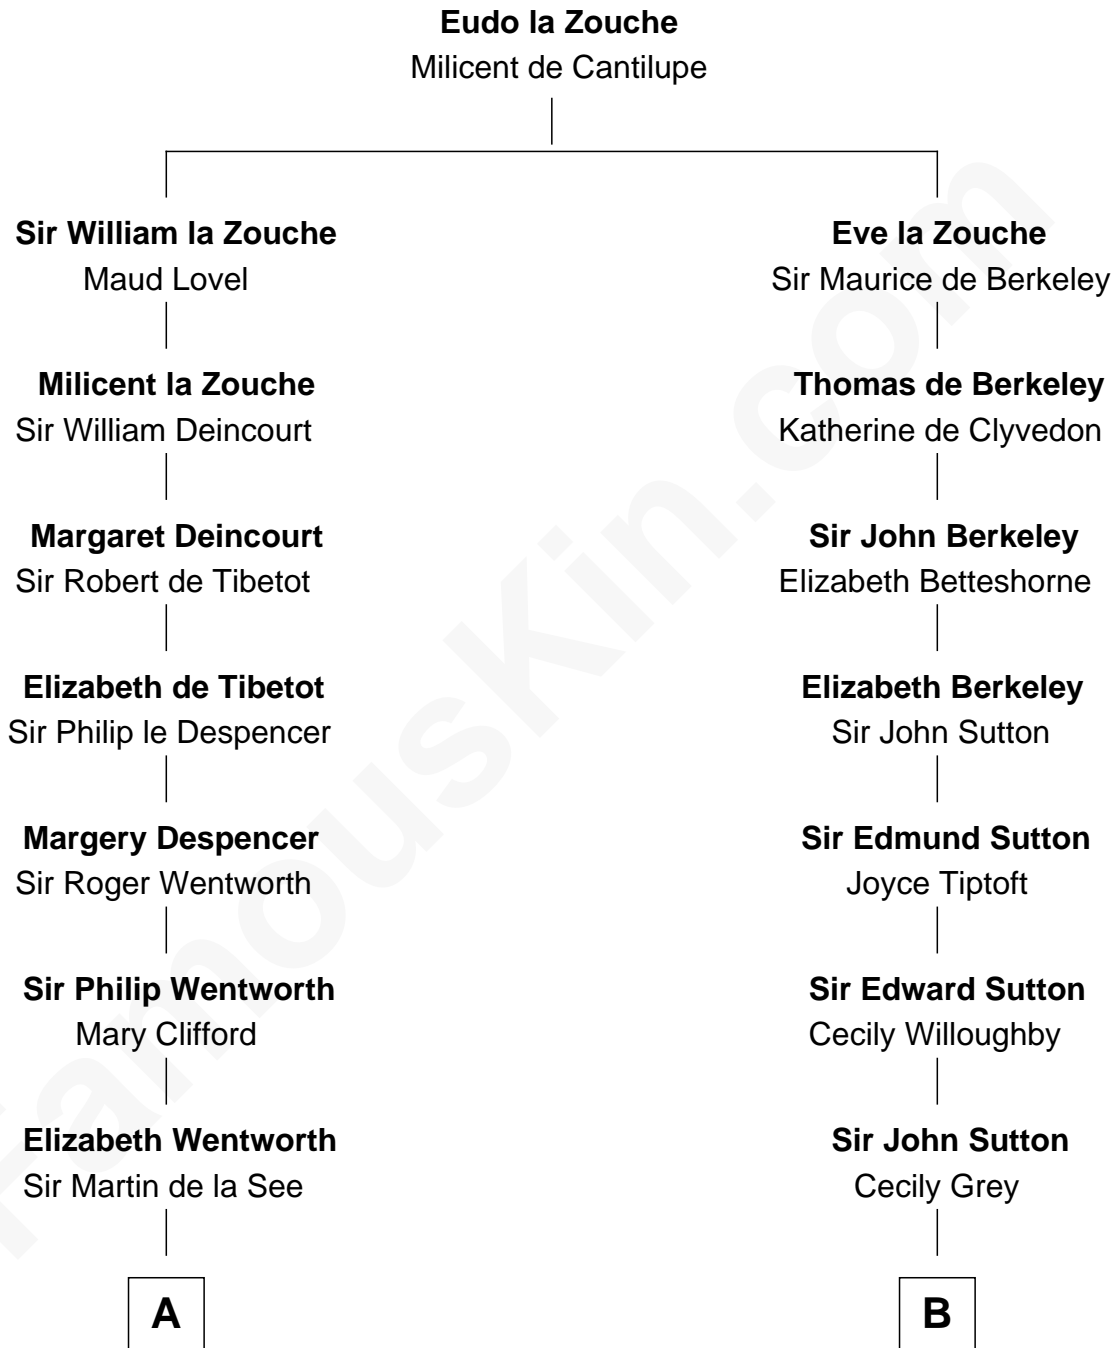

FamousKin.com

Relationship Chart of

Alice (Lee) Roosevelt

First Wife of President Theodore Roosevelt

17th cousin 4 times removed of

John Brown

American Abolitionist

C

—
Nancy Clarke

Francis Cabot

—
Mary Ann Cabot

Nathaniel Cabot Lee

—
John Clarke Lee

Harriet Paine Rose

—
George Cabot Lee

Caroline Watts Haskell

—
Alice (Lee) Roosevelt

Wife of President Theodore Roosevelt

FamousKin.com