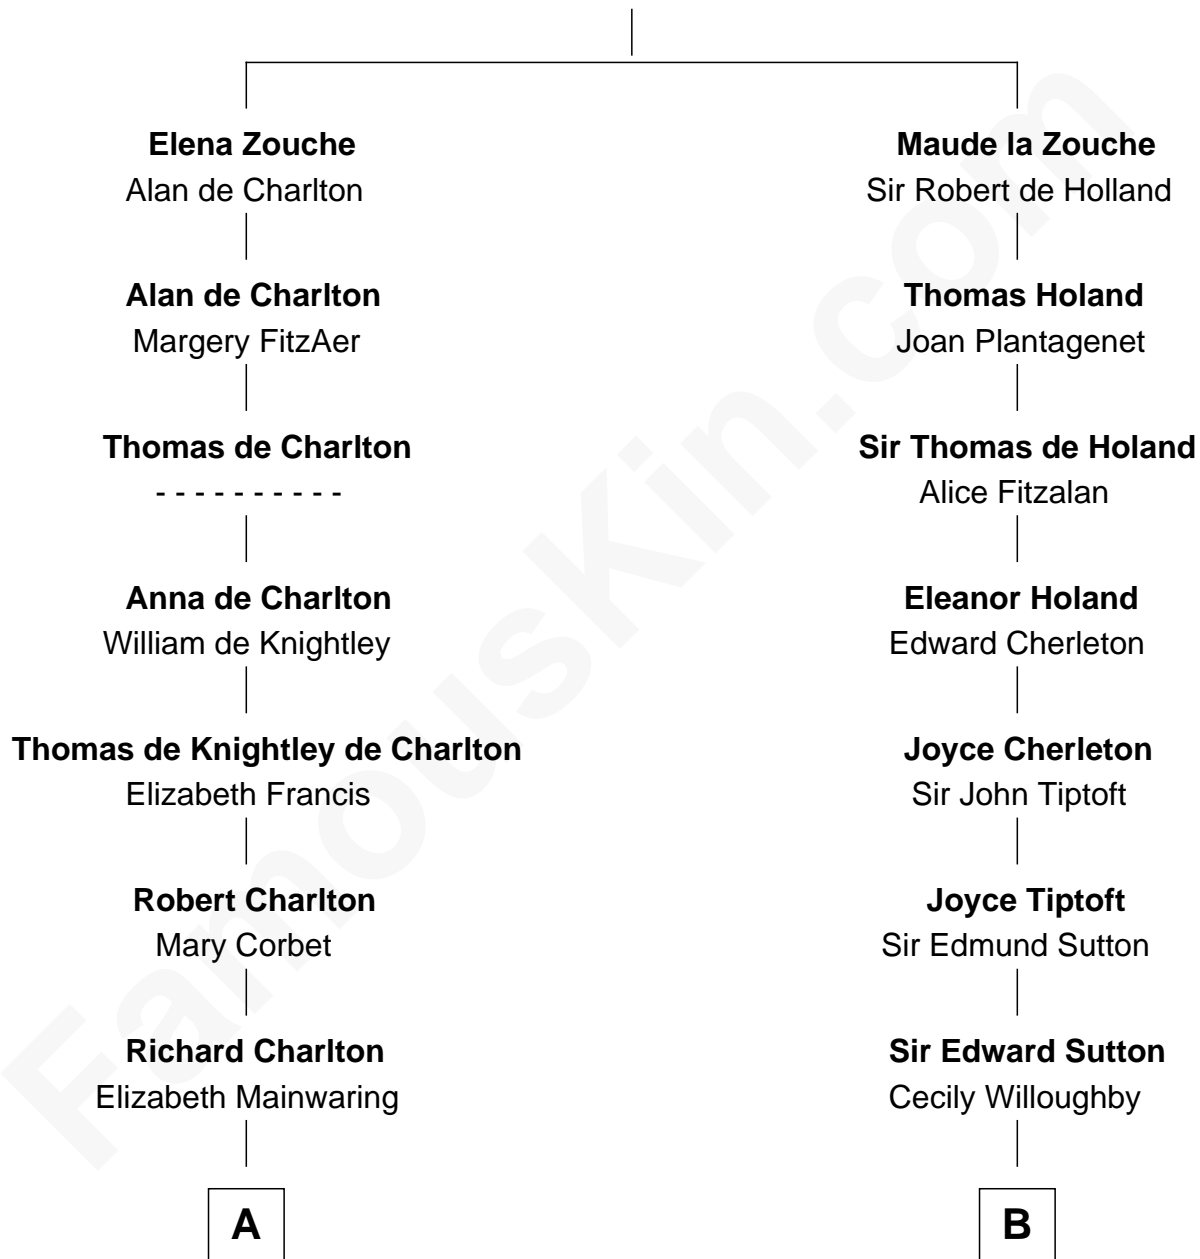

FamousKin.com

Relationship Chart of

Alice (Lee) Roosevelt

First Wife of President Theodore Roosevelt

18th cousin 2 times removed of

John Brown

American Abolitionist

Sir Alan la Zouche

Eleanor de Segrave

C

Nathaniel Cabot Lee

Mary Ann Cabot

John Clarke Lee

Harriet Paine Rose

George Cabot Lee

Caroline Watts Haskell

Alice (Lee) Roosevelt

Wife of President Theodore Roosevelt

D

Ruth Mills

Owen Brown

John Brown

American Abolitionist

FamousKin.com