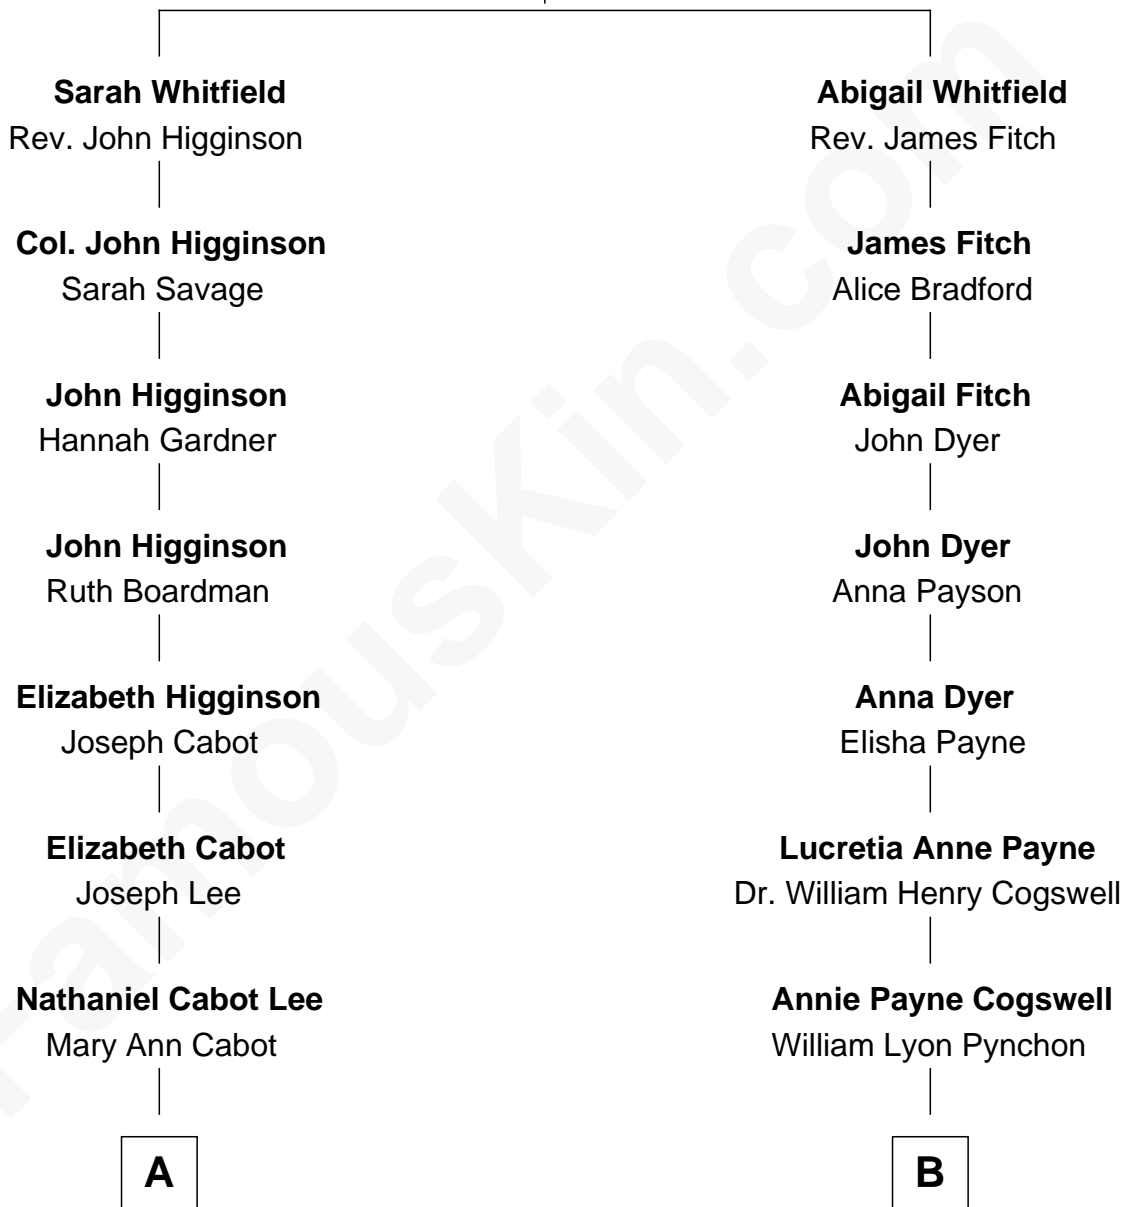

FamousKin.com

Relationship Chart of

Alice (Lee) Roosevelt

First Wife of President Theodore Roosevelt

9th cousin of

Thomas Pynchon
American Novelist

Rev. Henry Whitfield
Dorothy Sheafe

A

John Clarke Lee
Harriet Paine Rose

George Cabot Lee
Caroline Watts Haskell

Alice (Lee) Roosevelt
Wife of President Theodore Roosevelt

B

William Henry Chichele Pynchon
Carrie Susan Moyses

Thomas Ruggles Pynchon
Catherine Frances Bennett