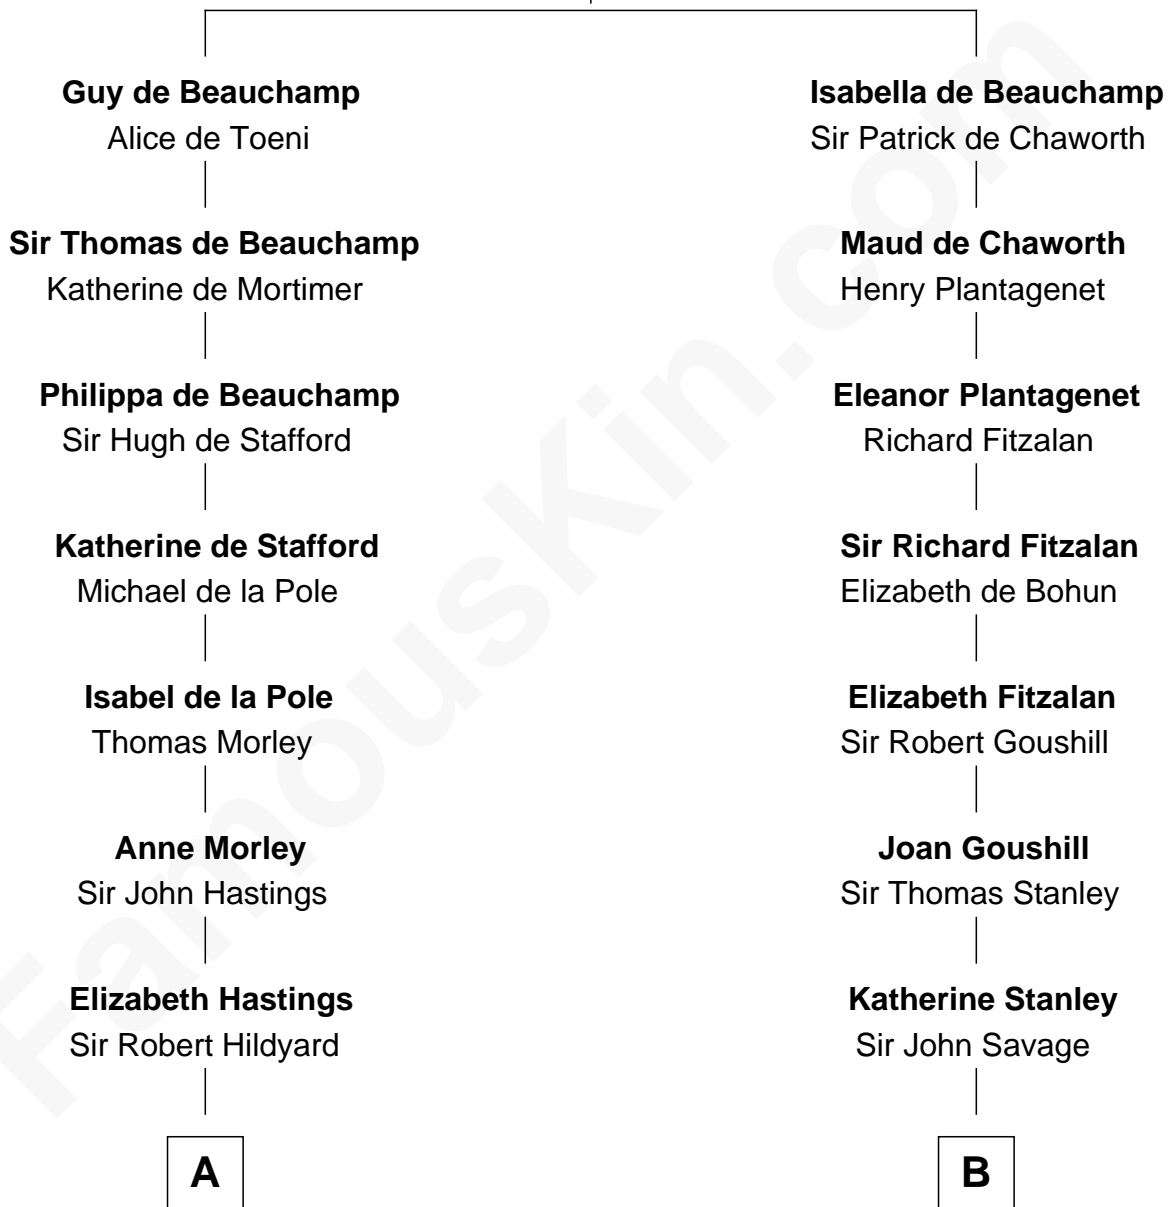

FamousKin.com

Relationship Chart of

Alice (Lee) Roosevelt

First Wife of President Theodore Roosevelt

21st cousin of

Thomas Pynchon
American Novelist

William de Beauchamp
Maud FitzJohn

C

Nancy Clarke
Francis Cabot

Mary Ann Cabot
Nathaniel Cabot Lee

John Clarke Lee
Harriet Paine Rose

George Cabot Lee
Caroline Watts Haskell

Alice (Lee) Roosevelt
Wife of President Theodore Roosevelt

D

William Henry Ruggles Pynchon
Mary Murdock